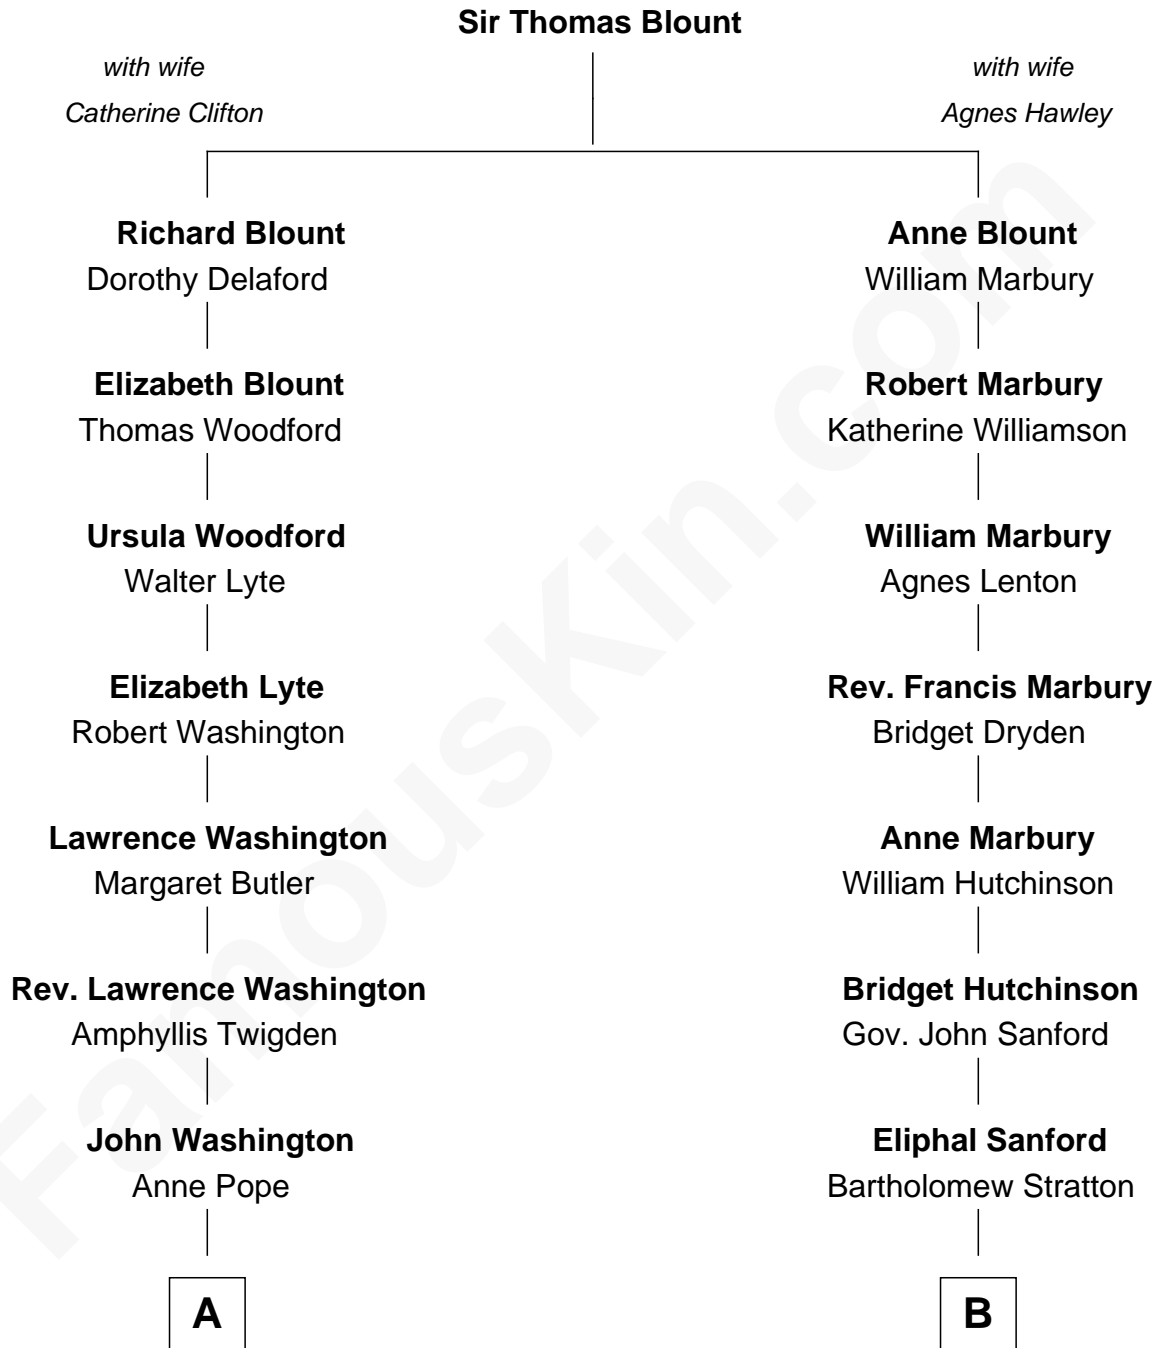

FamousKin.com

Relationship Chart of

George Washington

1st U.S. President

9th cousin 8 times removed of

Treat Williams
TV & Movie Actor

Treat Williams photo by [Philipp Wüst](#) (CC BY SA 3.0 DE)