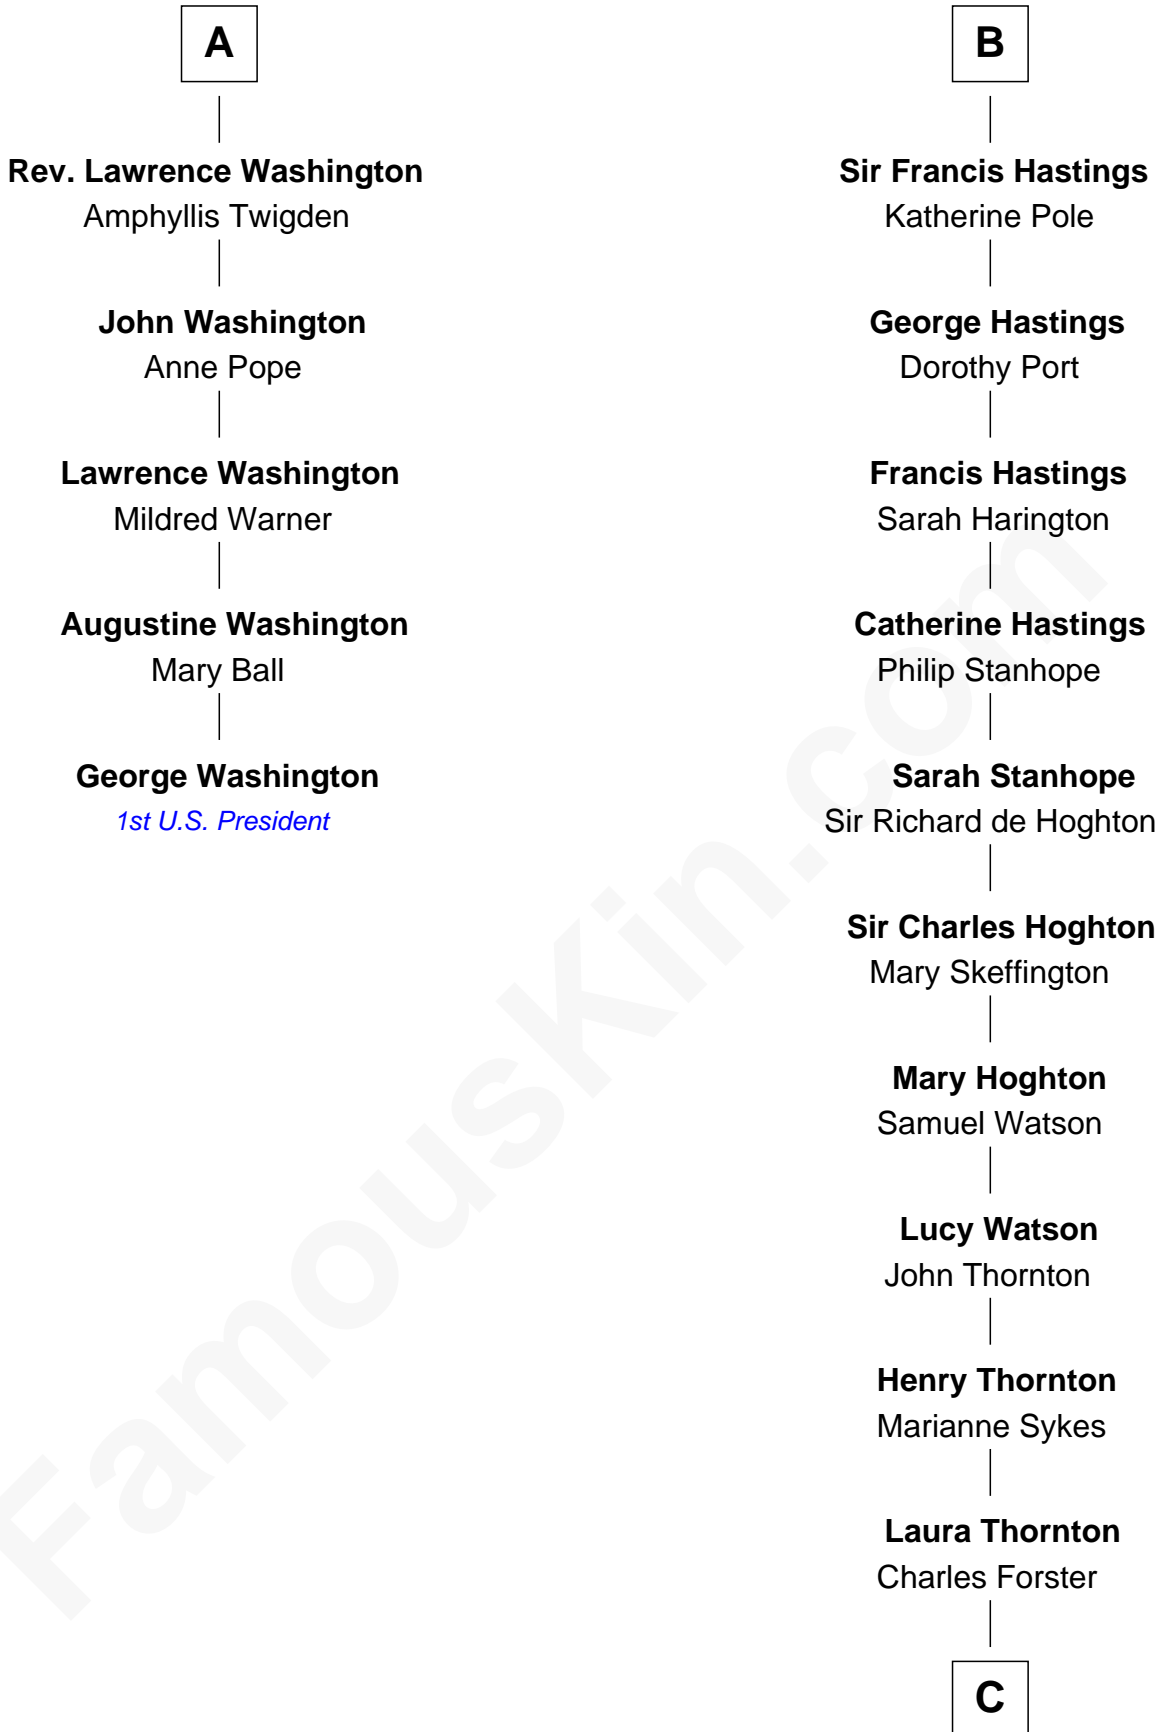

FamousKin.com
Relationship Chart of
George Washington
1st U.S. President

11th cousin 7 times removed of

E. M. Forster
English Novelist

C

Edward Morgan Llewellyn Forster

Alice Clara Whichelo

E. M. Forster

English Novelist

FamousKin.com