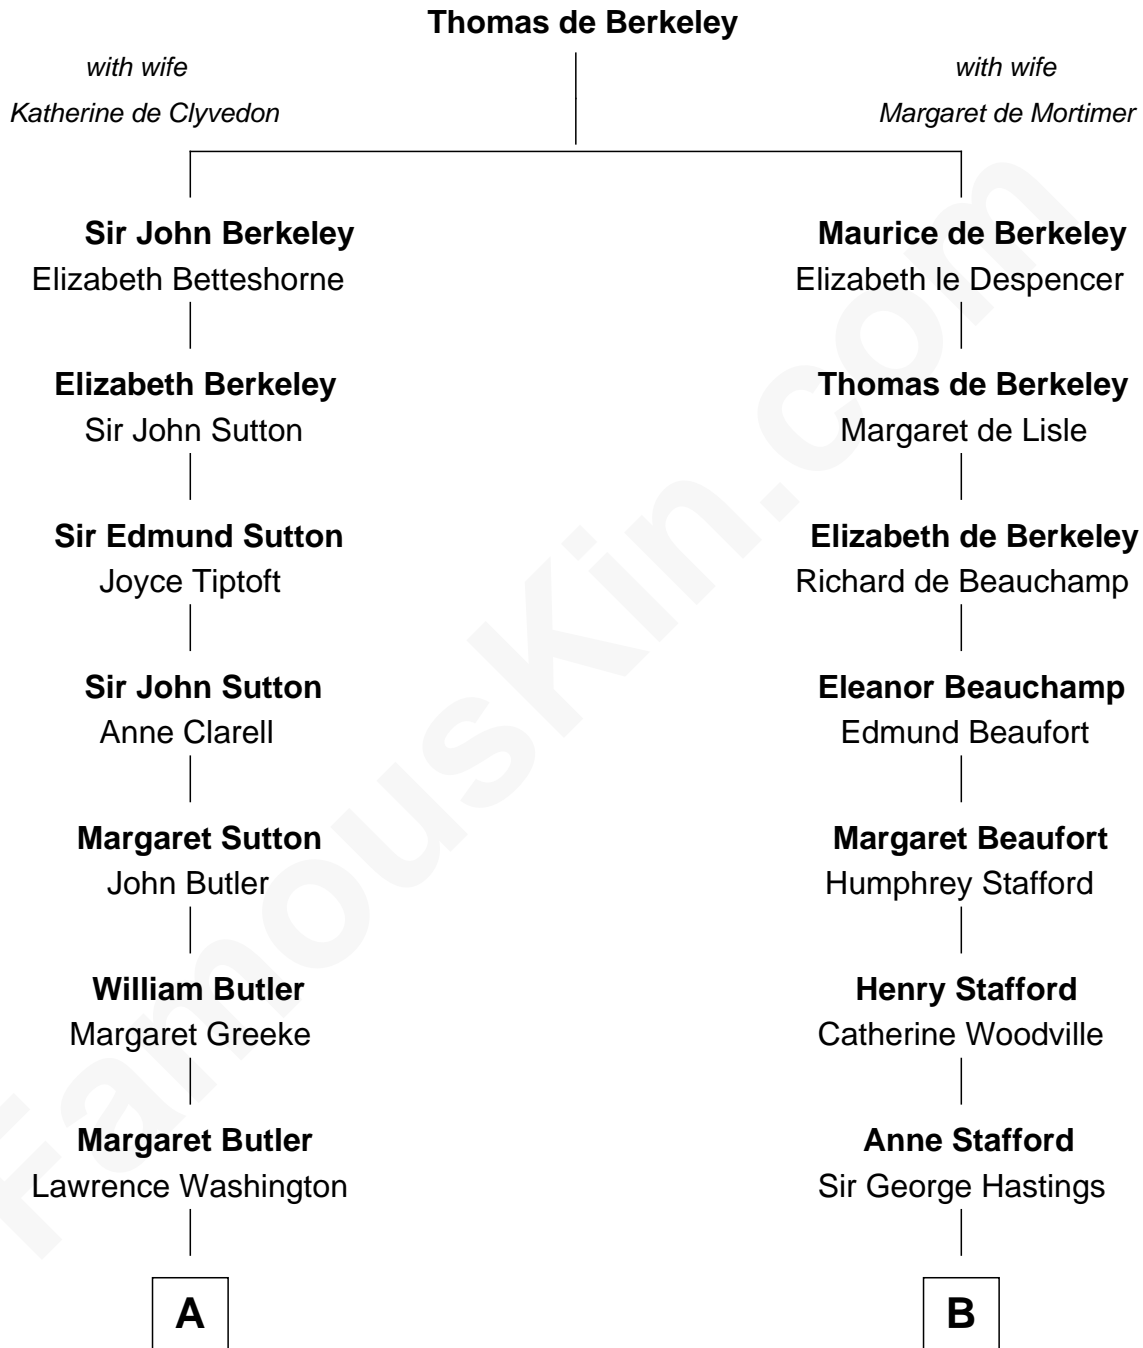

FamousKin.com
Relationship Chart of
George Washington
1st U.S. President

11th cousin 7 times removed of

E. M. Forster
English Novelist

C

Edward Morgan Llewellyn Forster

Alice Clara Whichelo

E. M. Forster

English Novelist

FamousKin.com