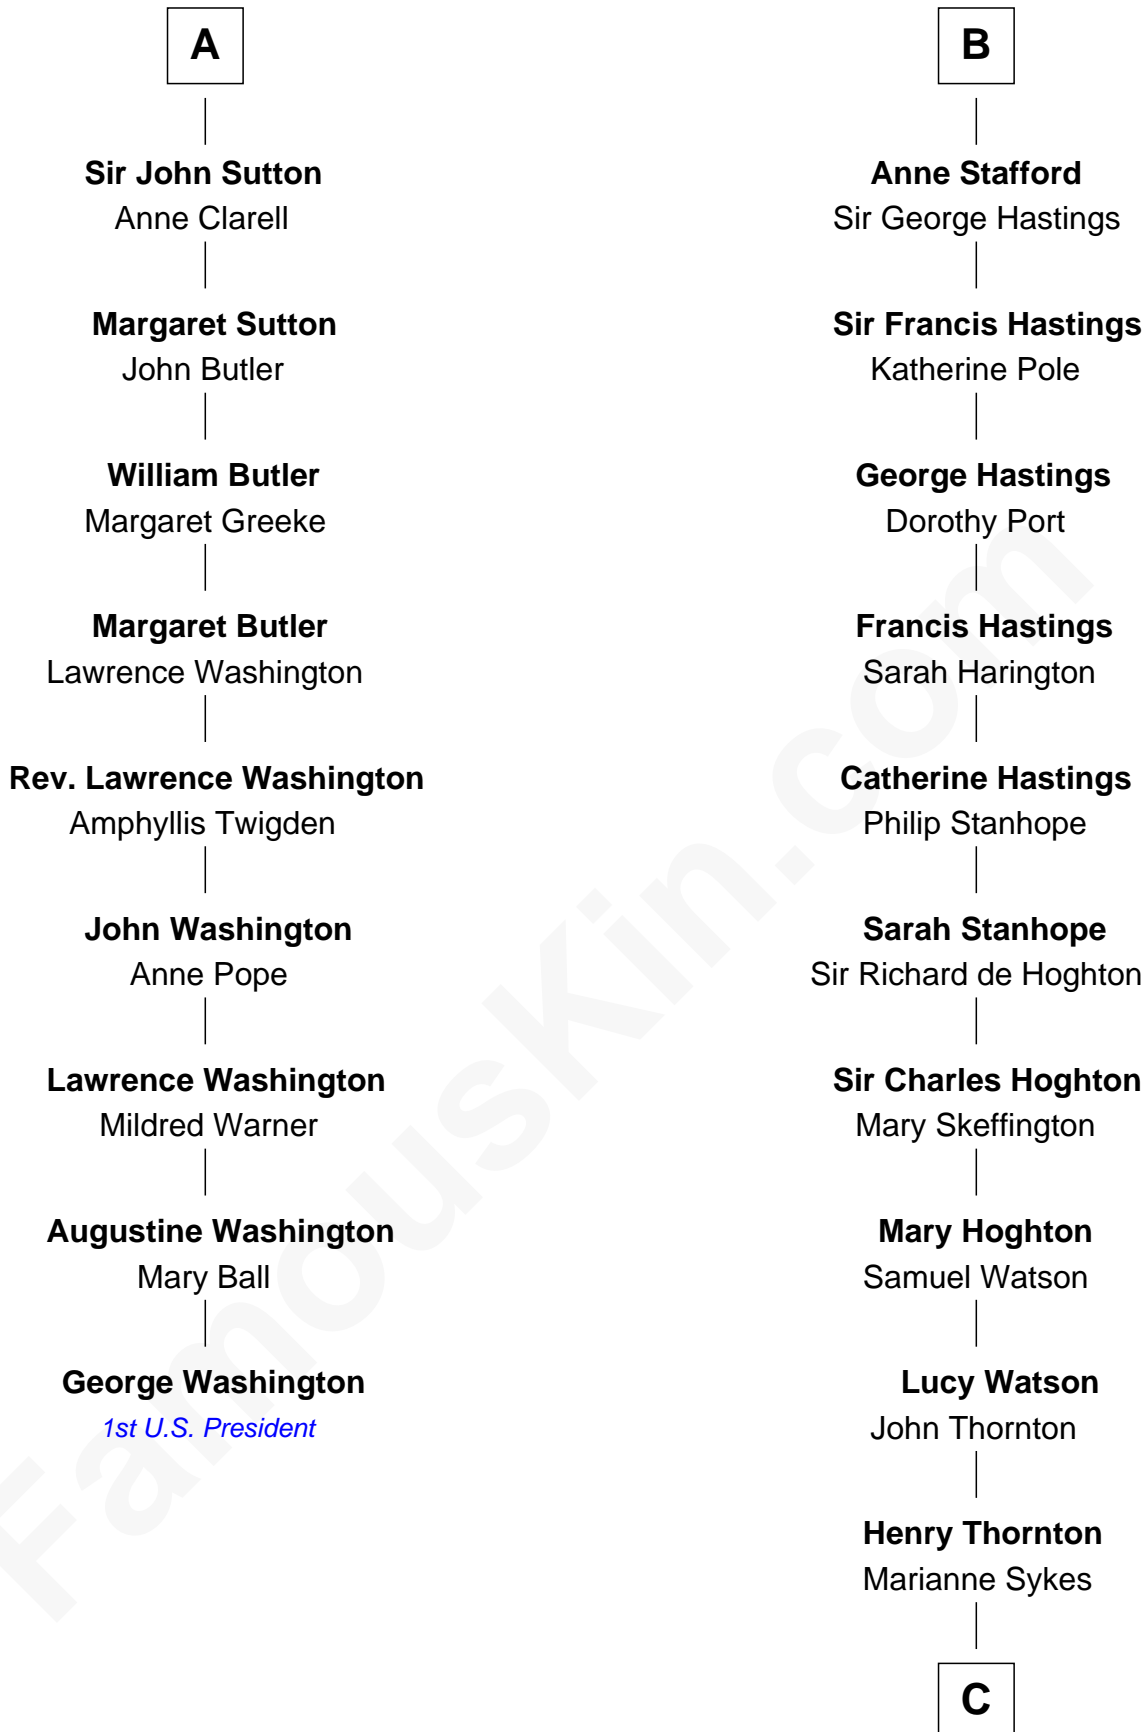

**FamousKin.com**  
**Relationship Chart of**  
**George Washington**  
*1st U.S. President*

15th cousin 4 times removed of

**E. M. Forster**  
*English Novelist*

**C**

**Laura Thornton**

Charles Forster

**Edward Morgan Llewellyn Forster**

Alice Clara Whichelo

**E. M. Forster**

*English Novelist*

FamousKin.com