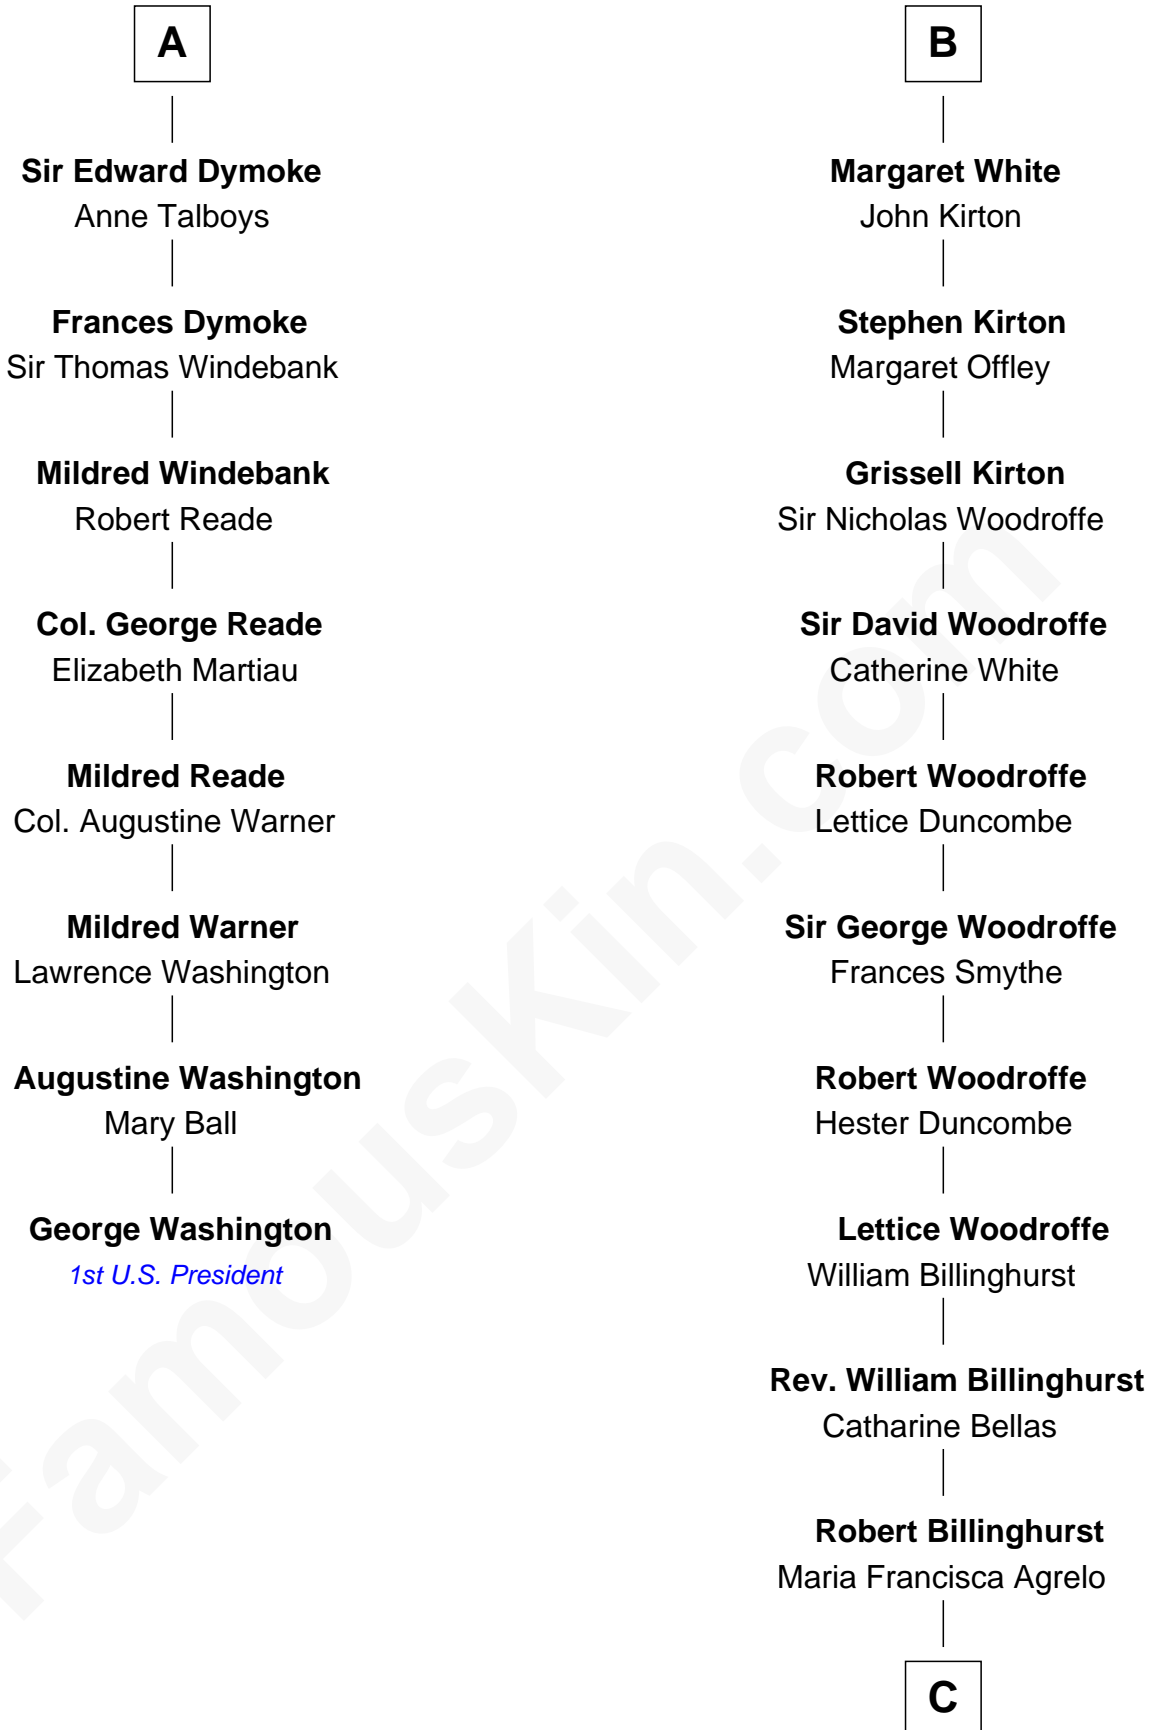

**FamousKin.com**  
**Relationship Chart of**  
**George Washington**  
*1st U.S. President*

**14th cousin 4 times removed of**  
**Guillermo Billinghurst**  
*31st President of Peru*

**Bartholomew de Badlesmere**  
 Margaret de Clare

John de Vere

**Margaret de Vere**

Henry de Beaumont

**Sir John de Beaumont**

Katherine de Everingham

**Elizabeth Beaumont**

Sir William Botreaux

**Margaret Botreaux**

Sir Robert Hungerford

**Eleanor Hungerford**

Sir John White

**Robert White**

Margaret Gainsford

**B**

C

Guillermo Eugenio Billinghurst

Belisaria Angulo

Guillermo Billinghurst

*31st President of Peru*

FamousKin.com