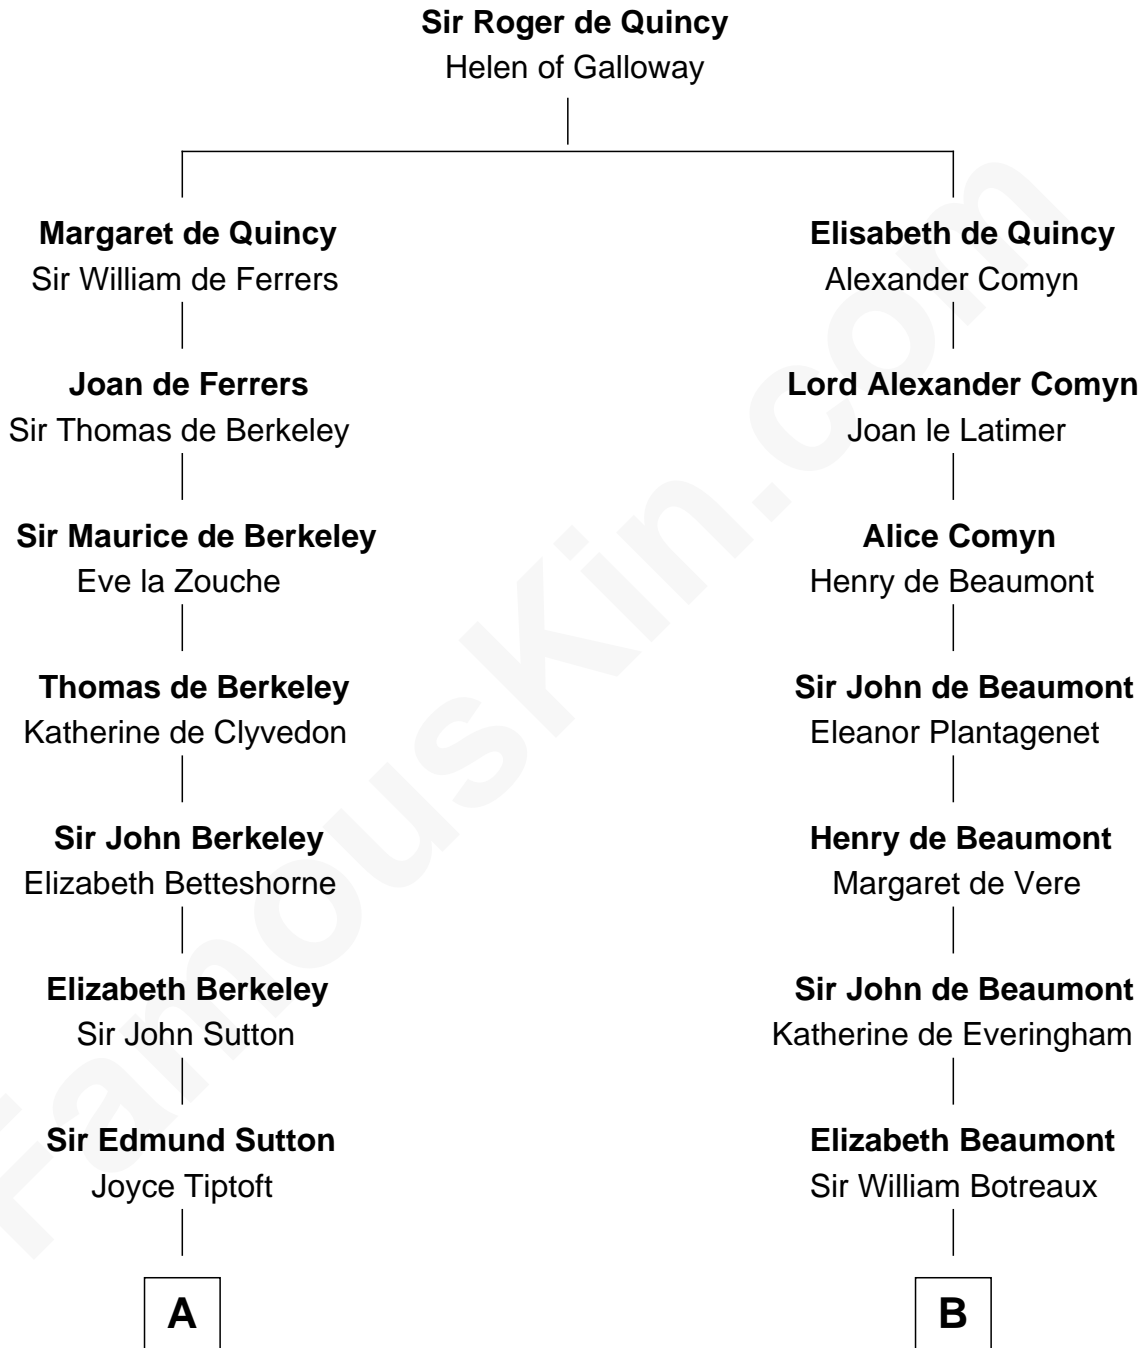

FamousKin.com
Relationship Chart of
George Washington
1st U.S. President

15th cousin 6 times removed of
Guillermo Billinghurst
31st President of Peru

C

—
Lettice Woodroffe

William Billinghurst

—
Rev. William Billinghurst

Catharine Bellas

—
Robert Billinghurst

Maria Francisca Agrelo

—
Guillermo Eugenio Billinghurst

Belisaria Angulo

—
Guillermo Billinghurst

31st President of Peru