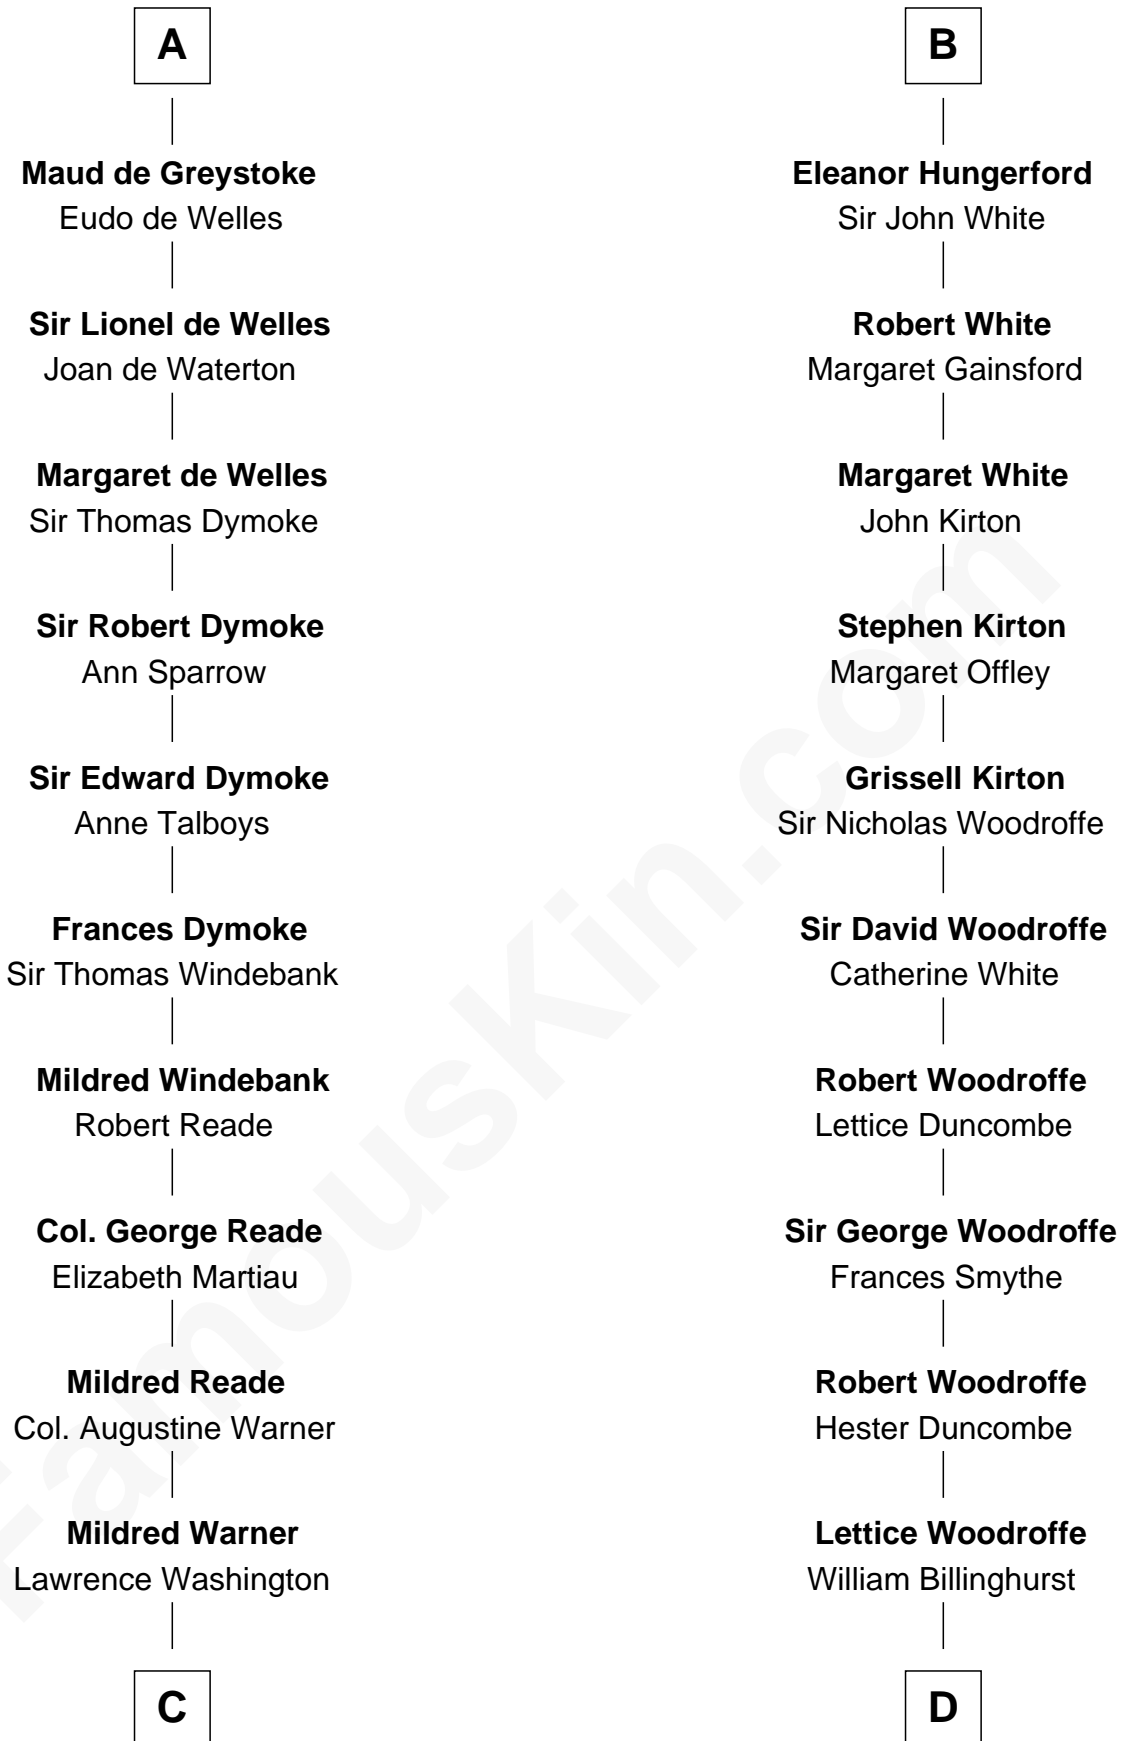

FamousKin.com
Relationship Chart of
George Washington
1st U.S. President

18th cousin 2 times removed of
Guillermo Billinghurst
31st President of Peru

C

Augustine Washington

Mary Ball

George Washington

1st U.S. President