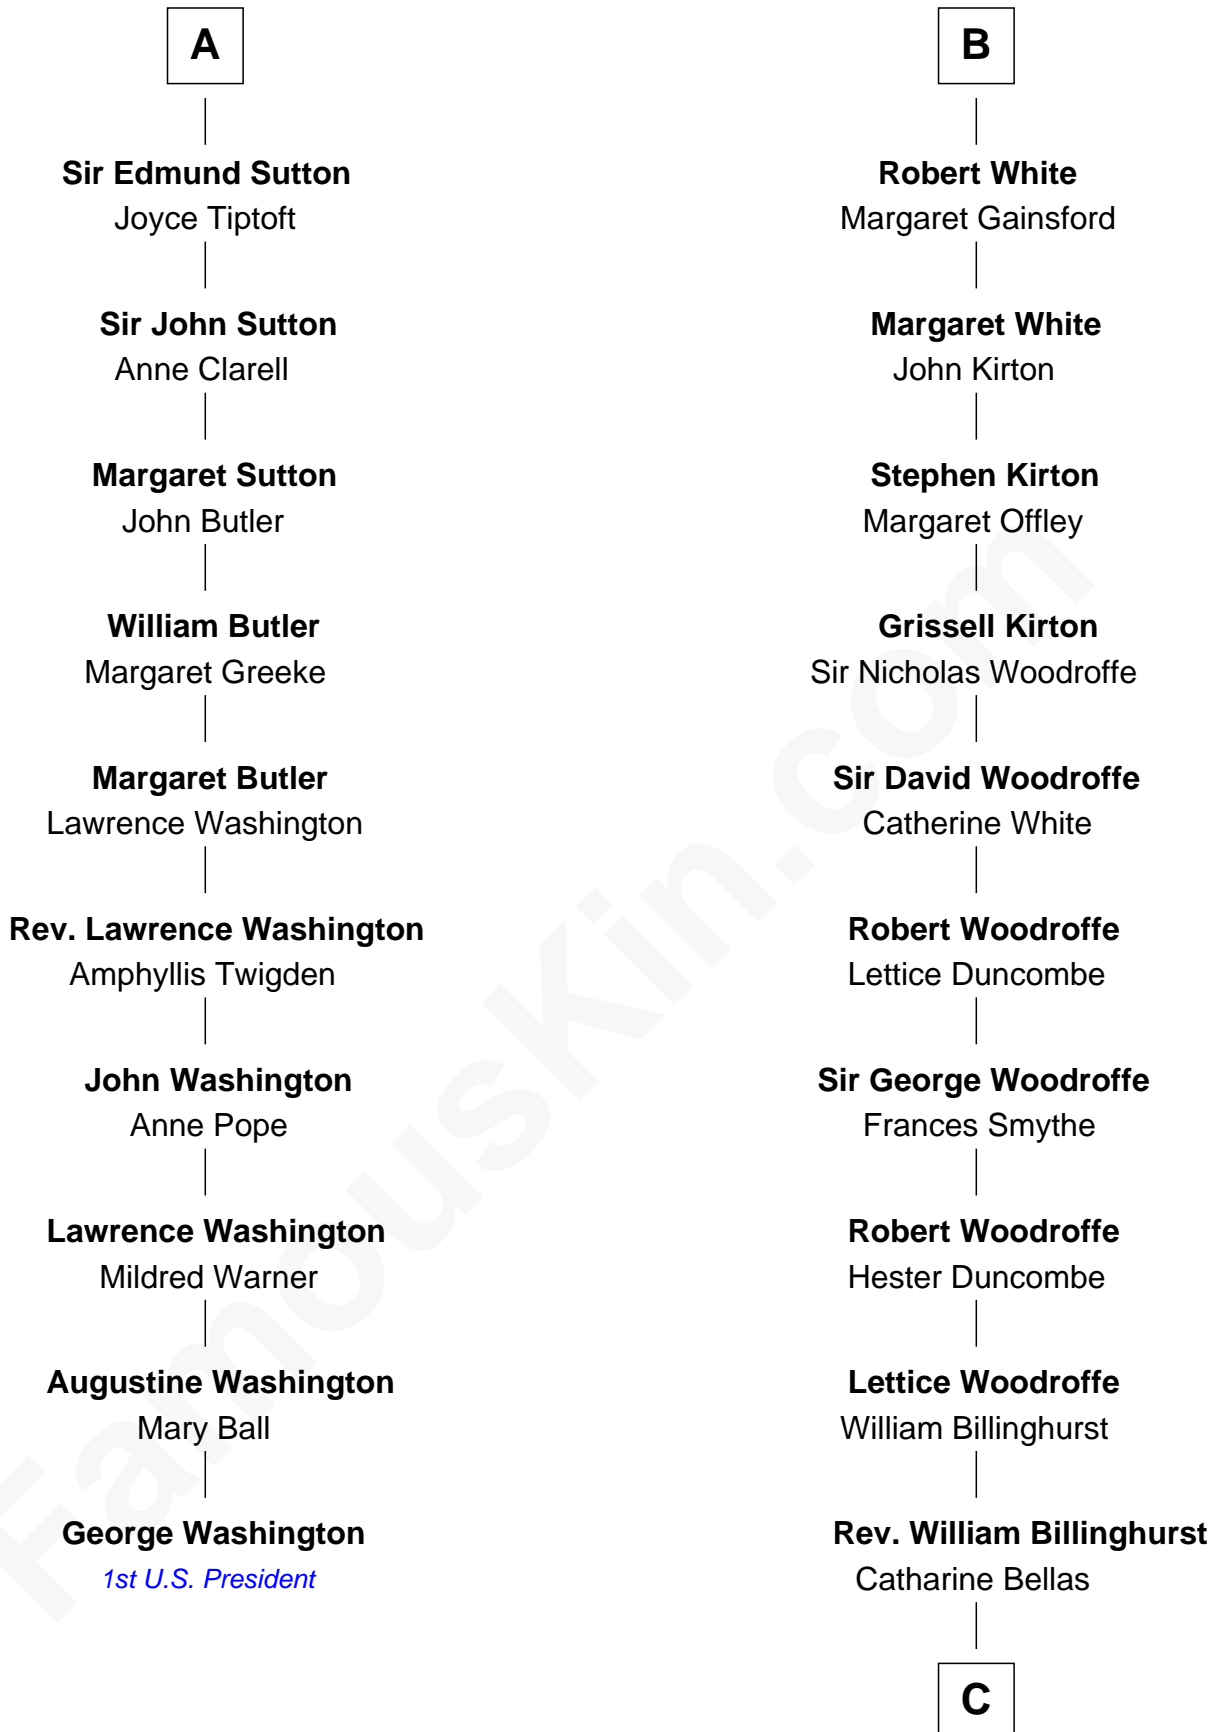

FamousKin.com
Relationship Chart of
George Washington
1st U.S. President

16th cousin 3 times removed of
Guillermo Billinghurst
31st President of Peru

Sir Hugh le Despencer
 Aveline Basset

Sir Hugh le Despencer
 Isabella de Beauchamp

A

Eleanor le Despencer
 Sir Hugh de Courtenay

Sir Hugh de Courtenay
 Agnes de St. John

Sir Thomas de Courtenay
 Muriel de Moels

Margaret Courtenay
 Thomas Peverell

Katherine Peverell
 Sir Walter Hungerford

Sir Robert Hungerford
 Margaret Botreaux

Eleanor Hungerford
 Sir John White

B

C

Robert Billinghurst
Maria Francisca Agrelo

Guillermo Eugenio Billinghurst
Belisaria Angulo

Guillermo Billinghurst
31st President of Peru