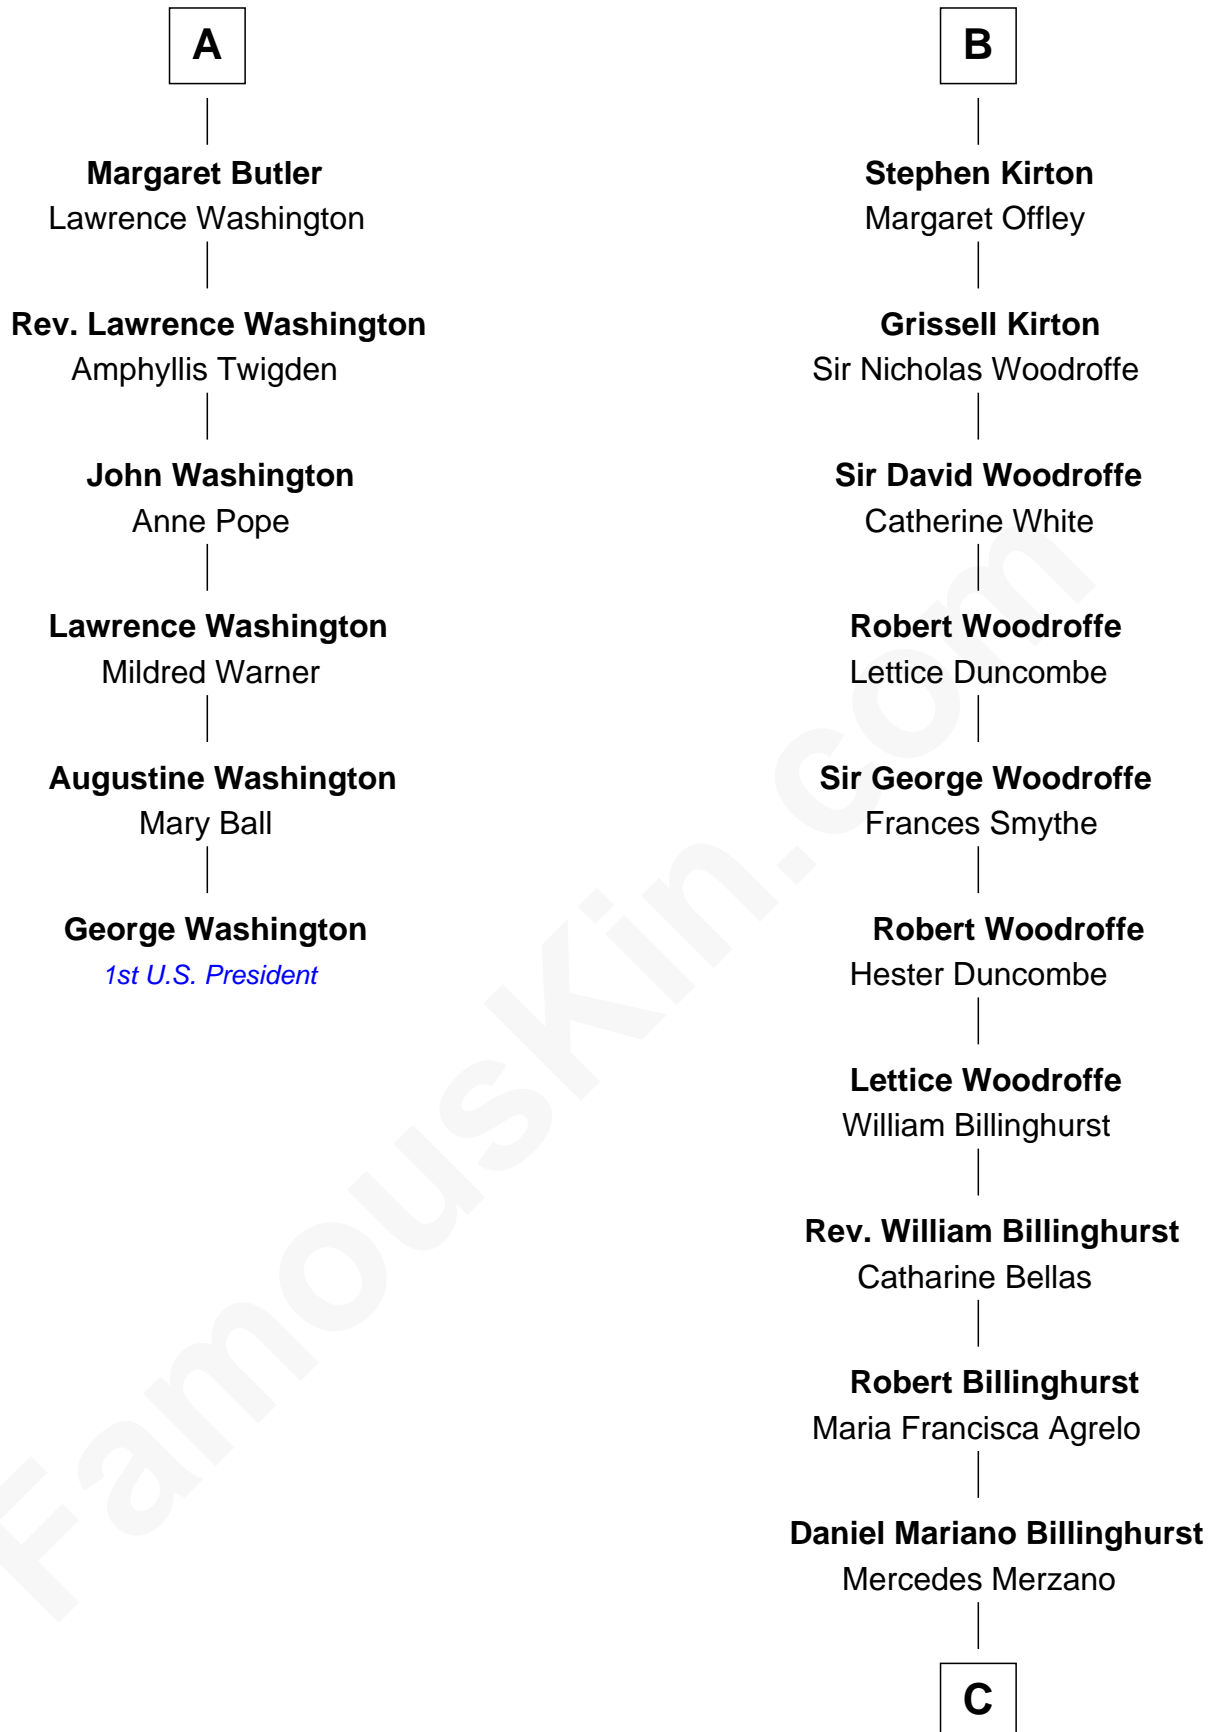

## Relationship Chart of

### George Washington

1st U.S. President

12th cousin 9 times removed of

**Luciana Pedraza**  
Argentine Movie Actress

**C**

**Lisandro Billinghurst**

Ana Kidd

**Rosa Laureana Billinghurst**