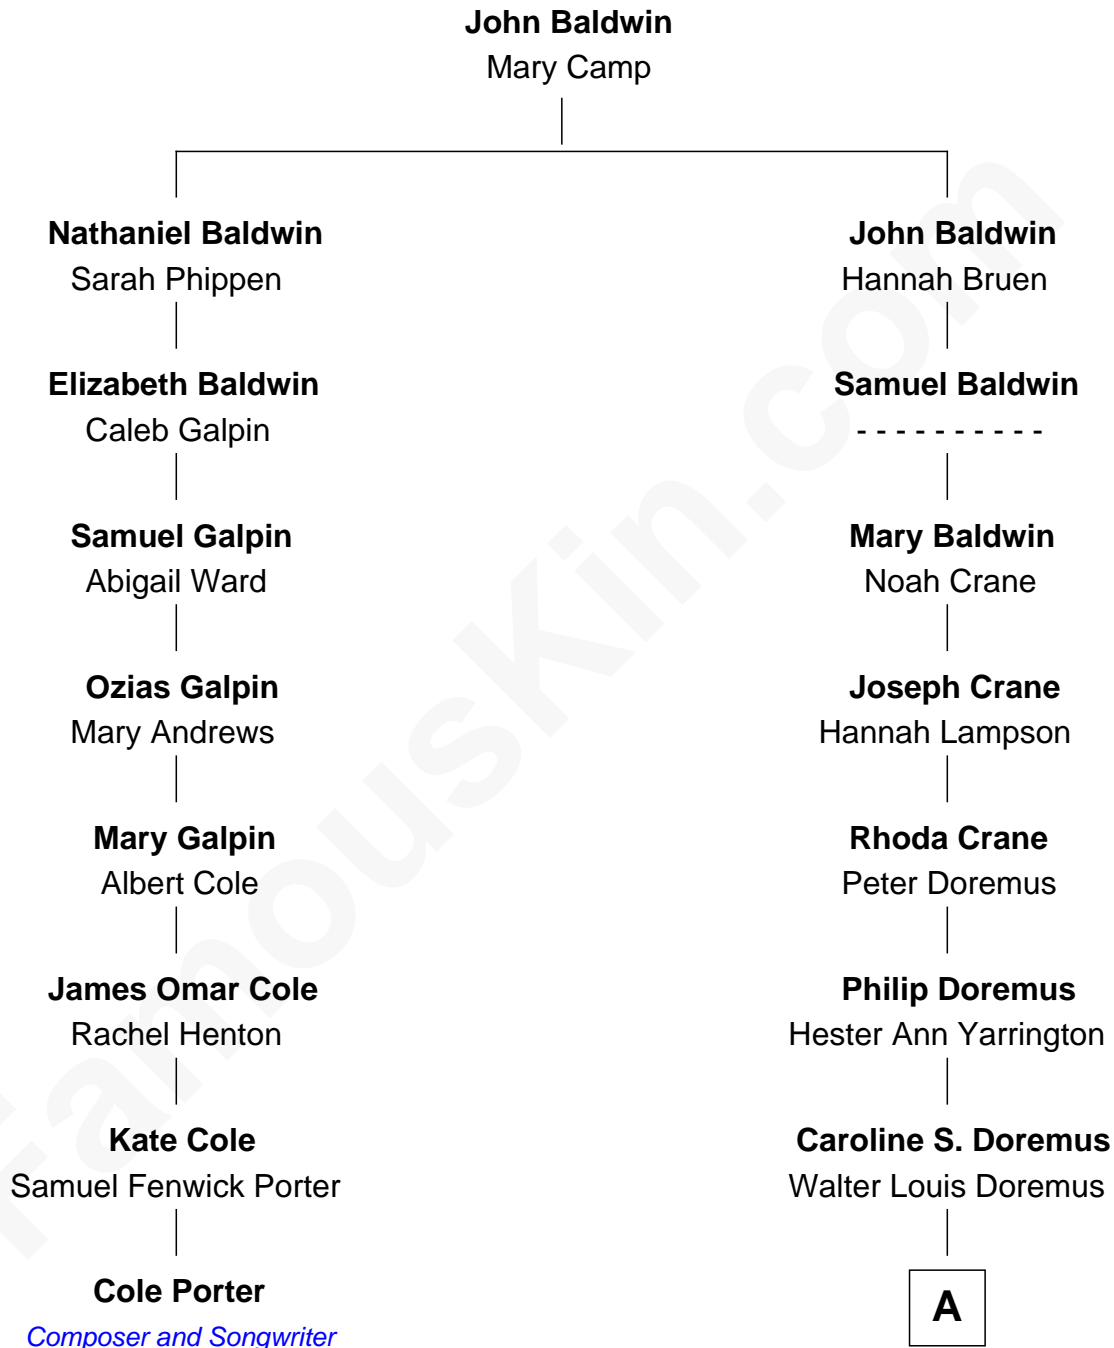

FamousKin.com

Relationship Chart of

Cole Porter

American Composer and Songwriter

7th cousin 2 times removed of

Susan Dey

TV and Movie Actress

A

—
Edmund Lawrence Doremus

Ruth Cook Pyle

—
Ruth Pyle Doremus

Robert Smith Dey

—
Susan Dey

TV and Movie Actress

FamousKin.com