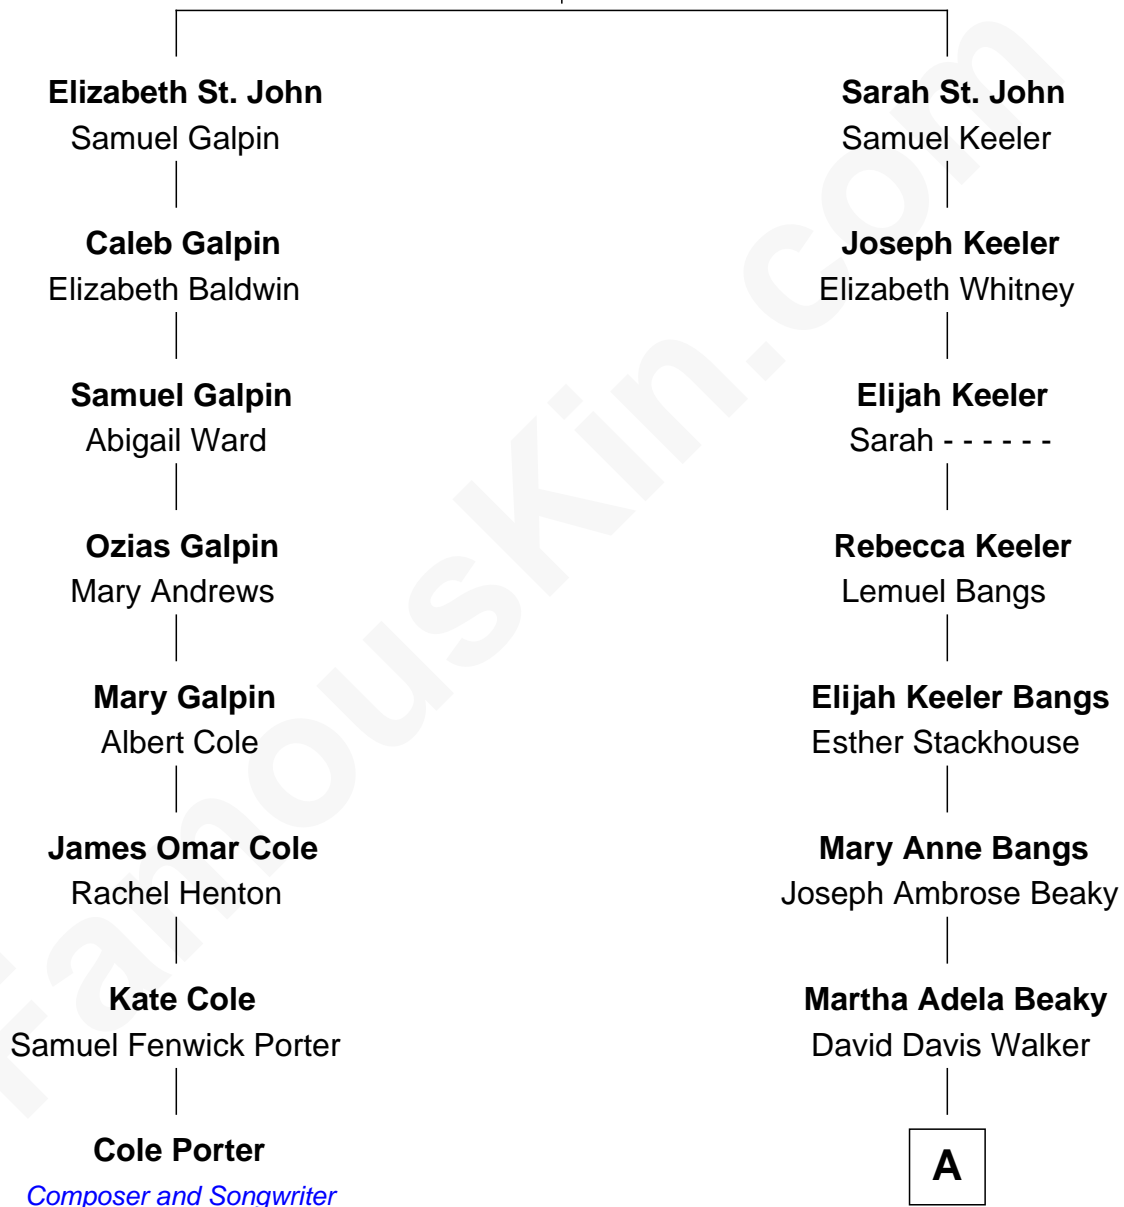

FamousKin.com

Relationship Chart of

Cole Porter

American Composer and Songwriter

7th cousin 2 times removed of

George H. W. Bush
41st U.S. President

Mark St. John
Elizabeth Stanley

A

George Herbert Walker

Lucretia Wear

Dorothy Wear Walker

Prescott Sheldon Bush

George H. W. Bush

41st U.S. President

FamousKin.com