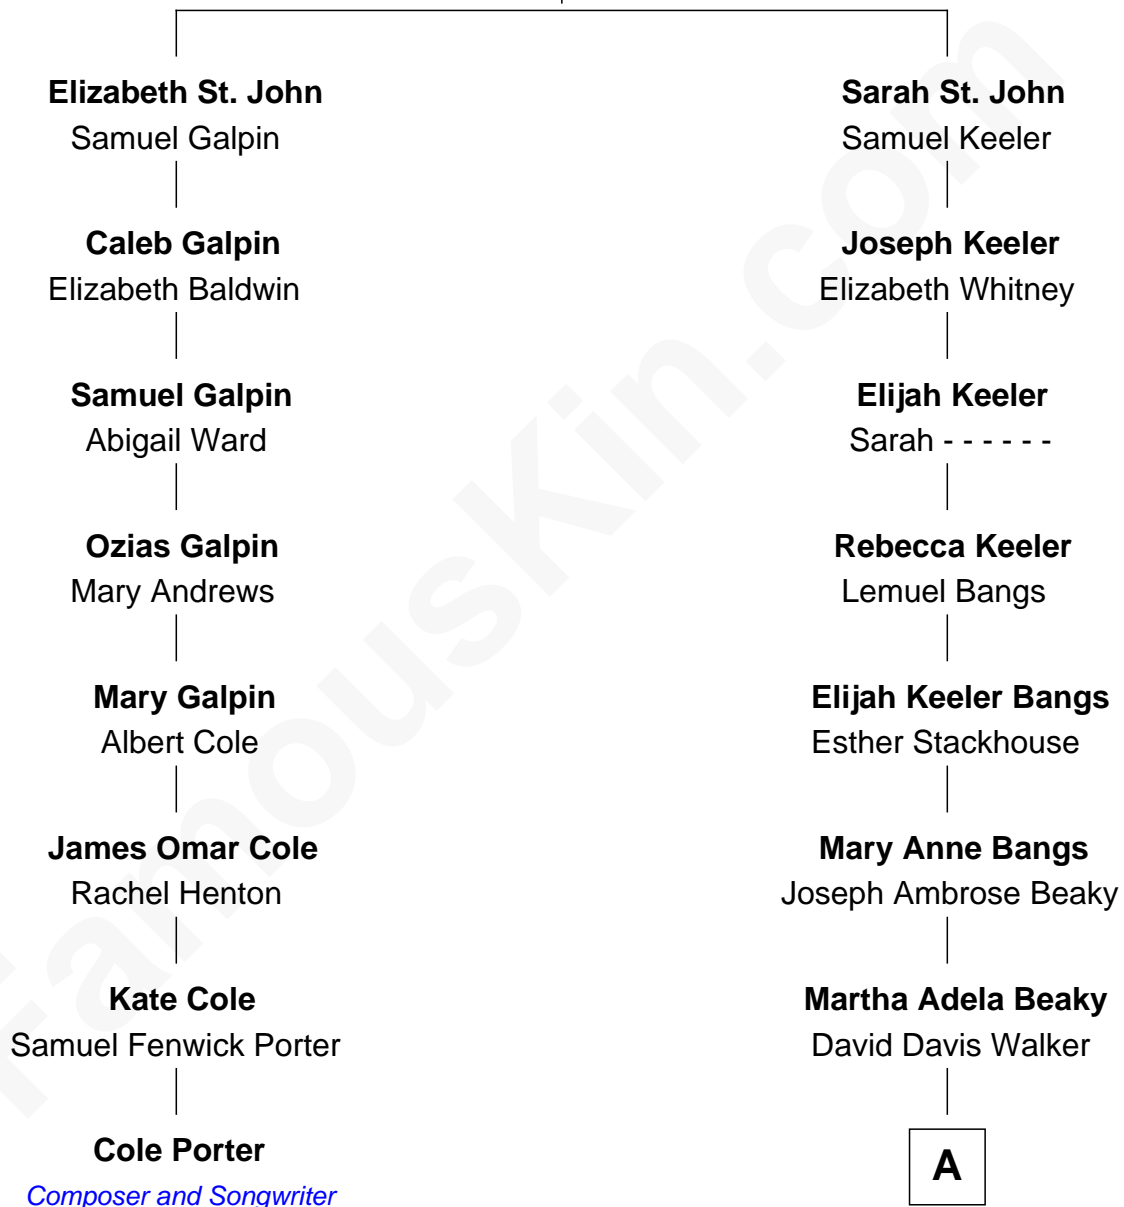

FamousKin.com

Relationship Chart of

Cole Porter

American Composer and Songwriter

7th cousin 3 times removed of

George W. Bush
43rd U.S. President

Mark St. John
Elizabeth Stanley

A

George Herbert Walker

Lucretia Wear

Dorothy Wear Walker

Prescott Sheldon Bush

George Herbert Walker Bush

Barbara Pierce

George W. Bush

43rd U.S. President