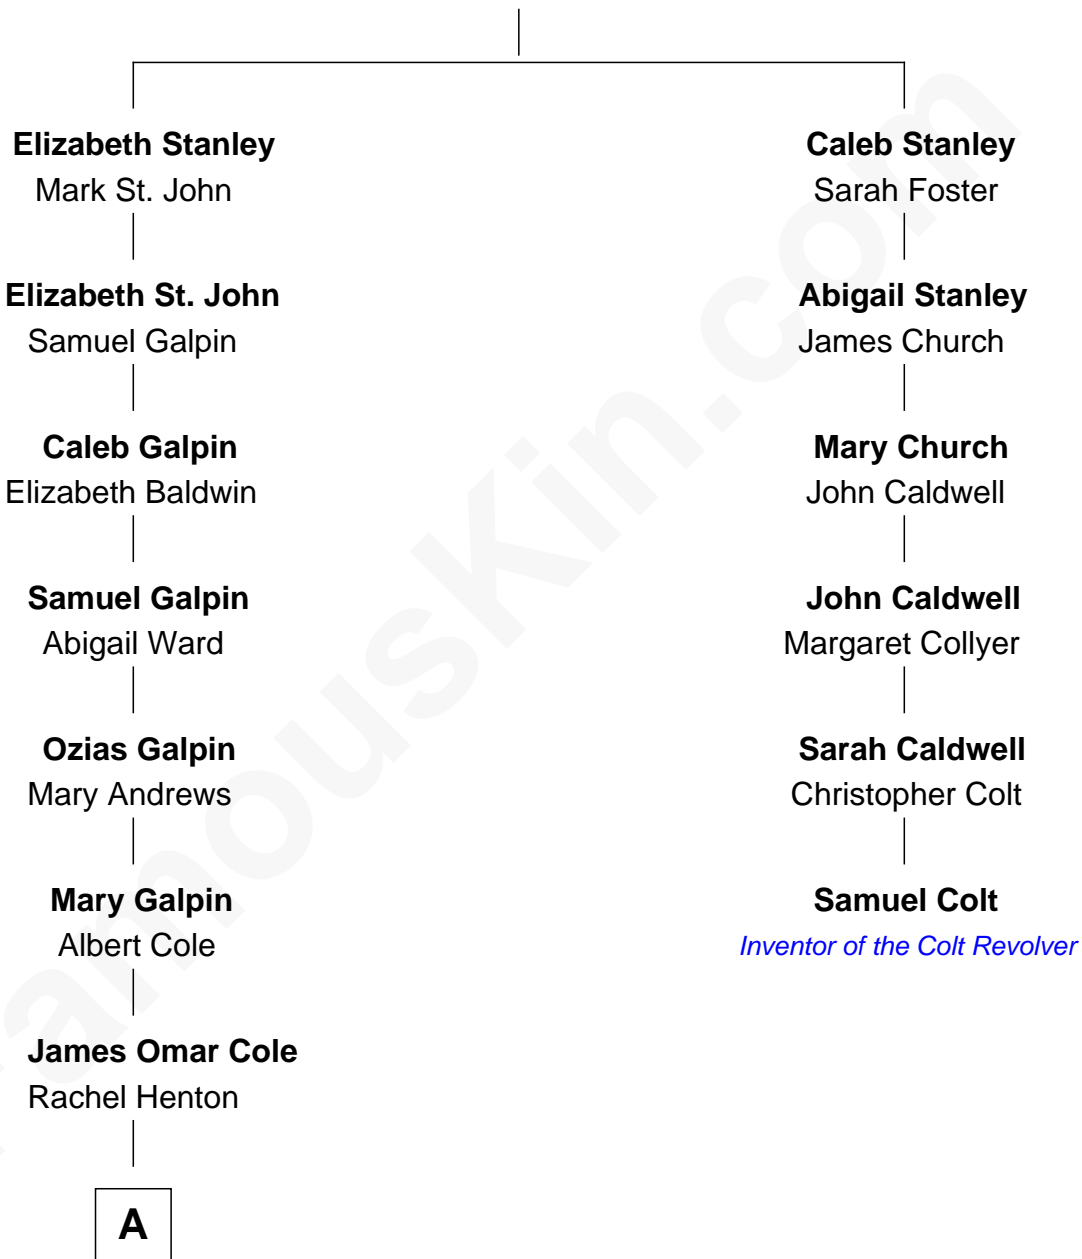

FamousKin.com

Relationship Chart of

Cole Porter

American Composer and Songwriter

5th cousin 3 times removed of

Samuel Colt

Inventor of the Colt Revolver

Timothy Stanley

Elizabeth - - - - -

A

Kate Cole

Samuel Fenwick Porter

Cole Porter

Composer and Songwriter

FamousKin.com