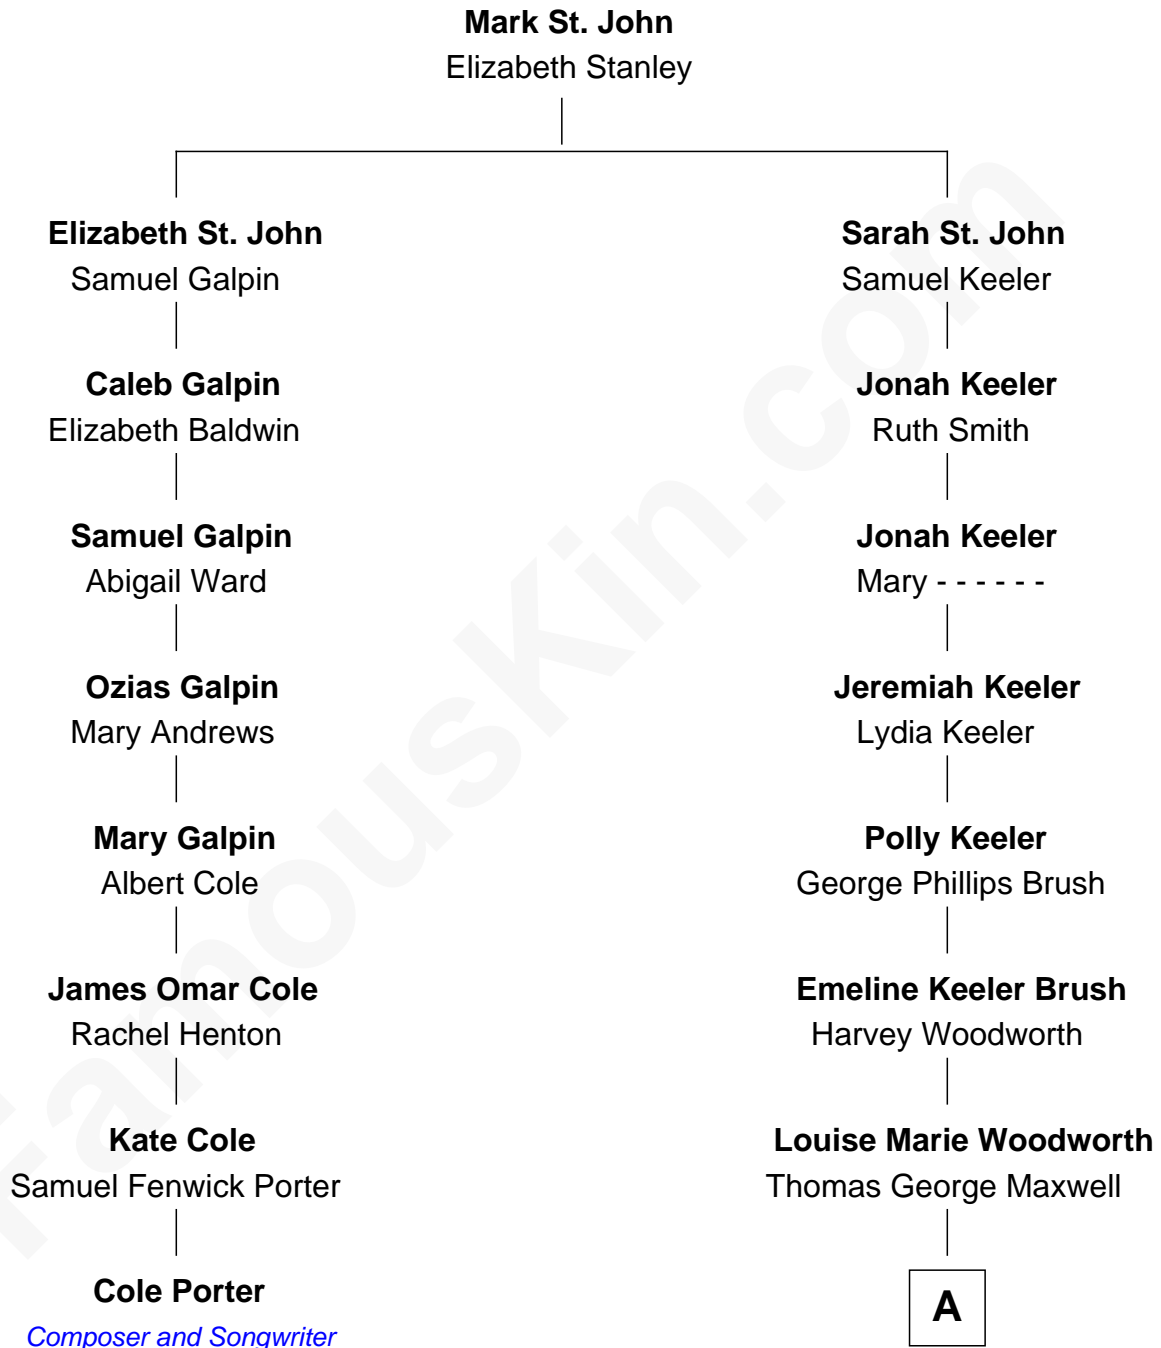

## Relationship Chart of

### Cole Porter

American Composer and Songwriter

7th cousin 3 times removed of

**Bill Gates**

Founder of Microsoft

**A**

James W. Maxwell

Belle Oakley