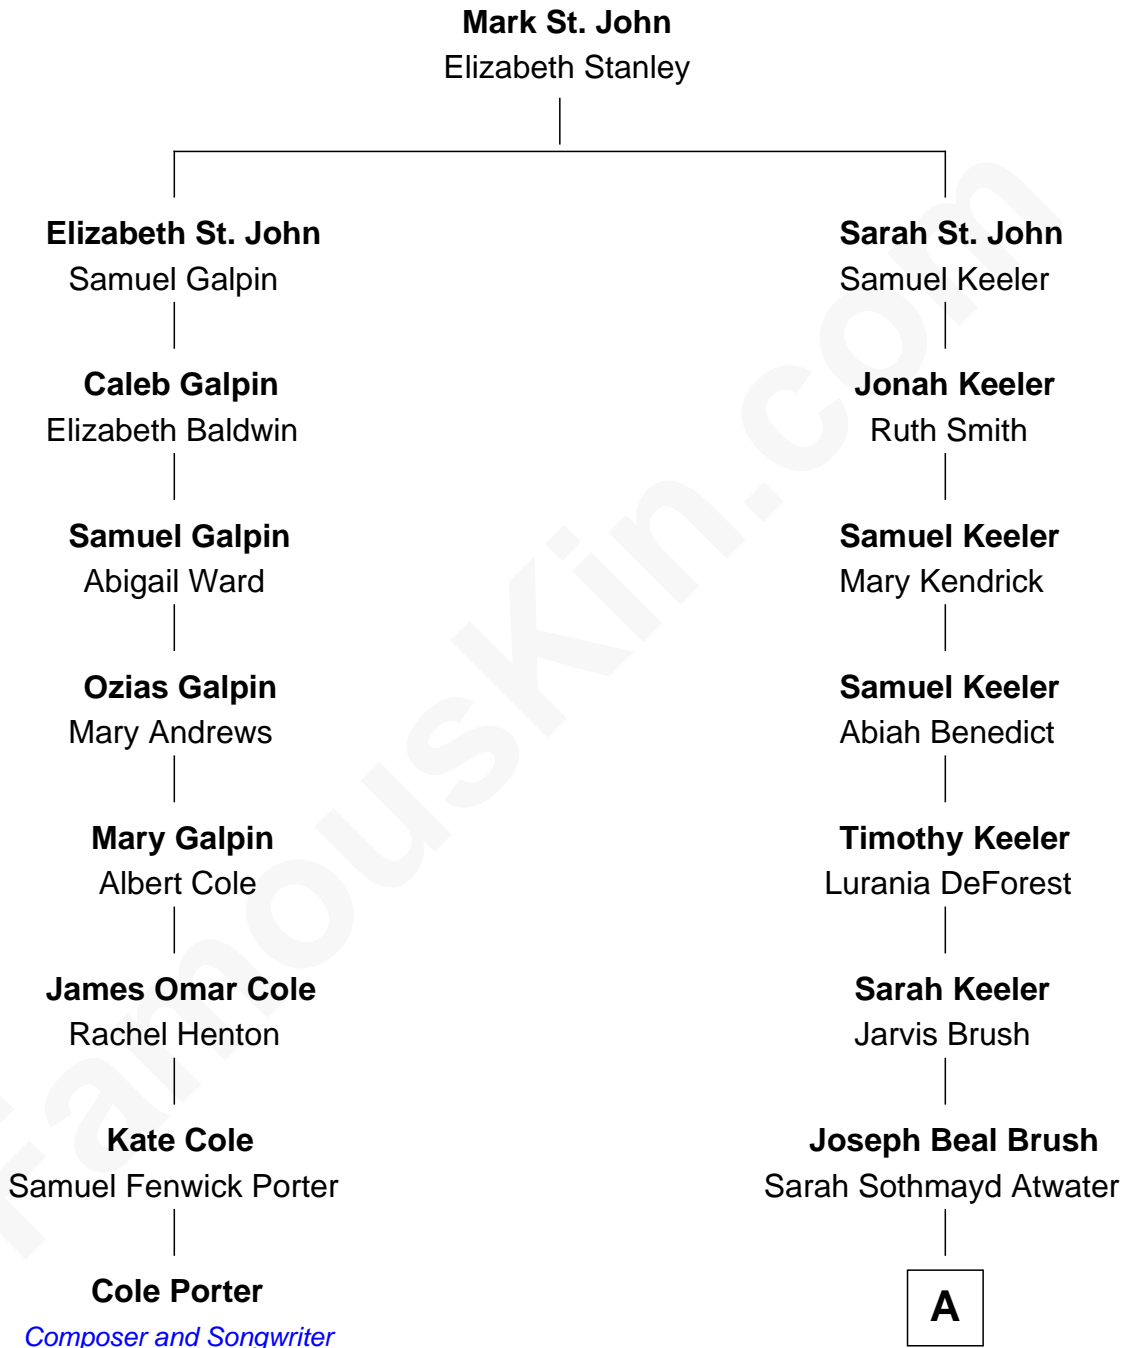

FamousKin.com

Relationship Chart of

Cole Porter

American Composer and Songwriter

7th cousin 3 times removed of

Howard Dean

79th Governor of Vermont

A

Marion Atwater Brush
Herbert Hollingshead Dean

Howard Brush Dean
Maria Fahys Cook

Howard Brush Dean
Andrea Belden Maitland

Howard Dean
79th Governor of Vermont