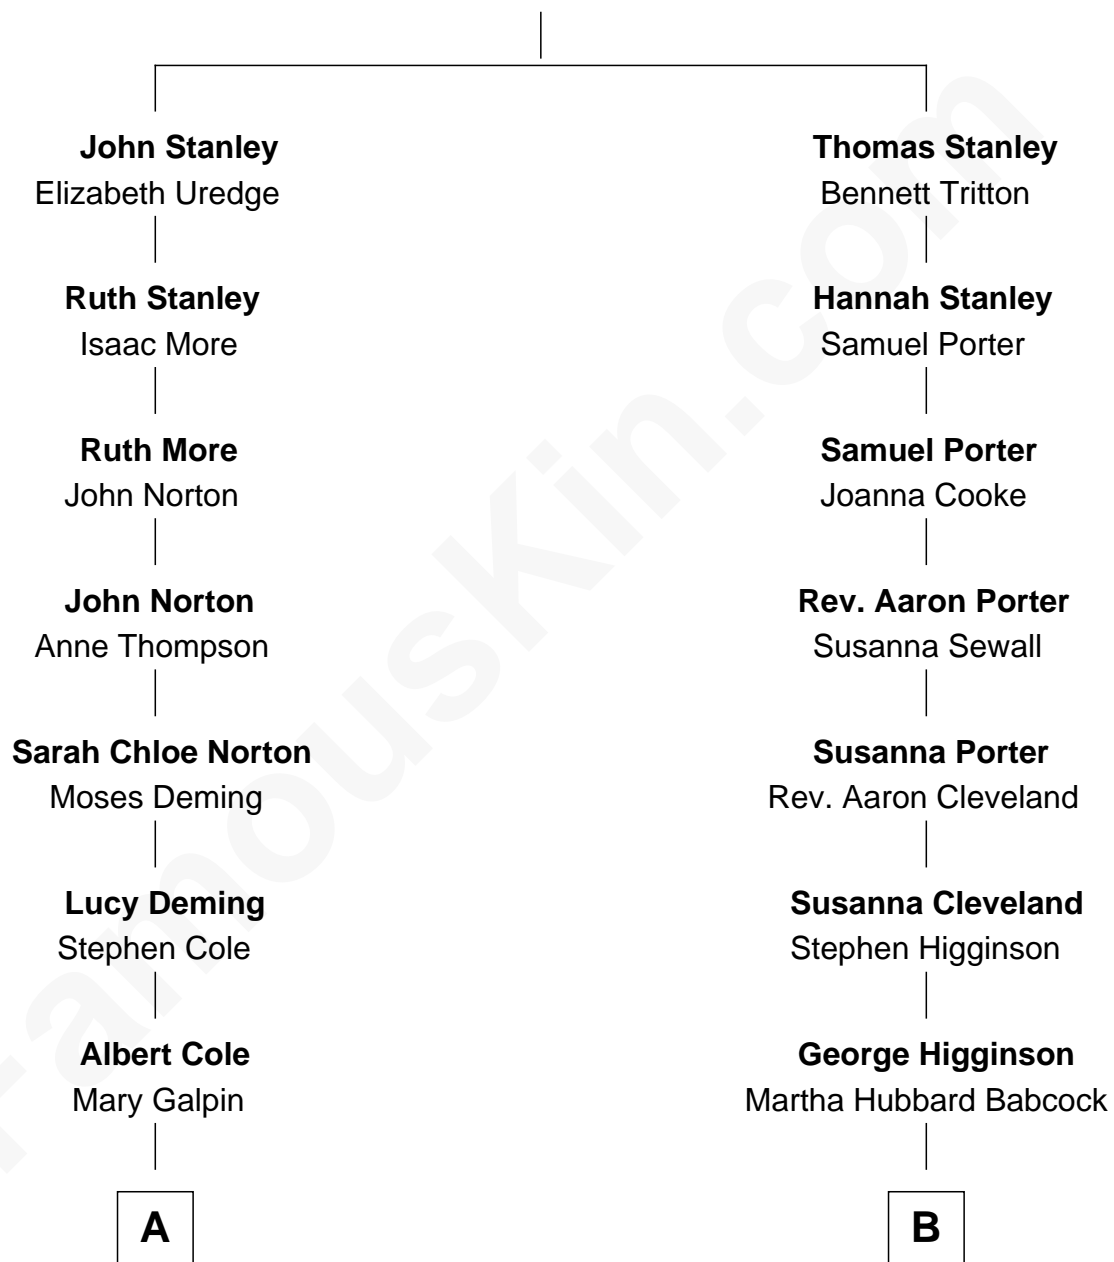

FamousKin.com

Relationship Chart of

Cole Porter

American Composer and Songwriter

8th cousin 1 time removed of

Henry Lee Higginson

Founder of the Boston Symphony Orchestra

Robert Stanley

A

James Omar Cole

Rachel Henton

Kate Cole

Samuel Fenwick Porter

Cole Porter

Composer and Songwriter

B