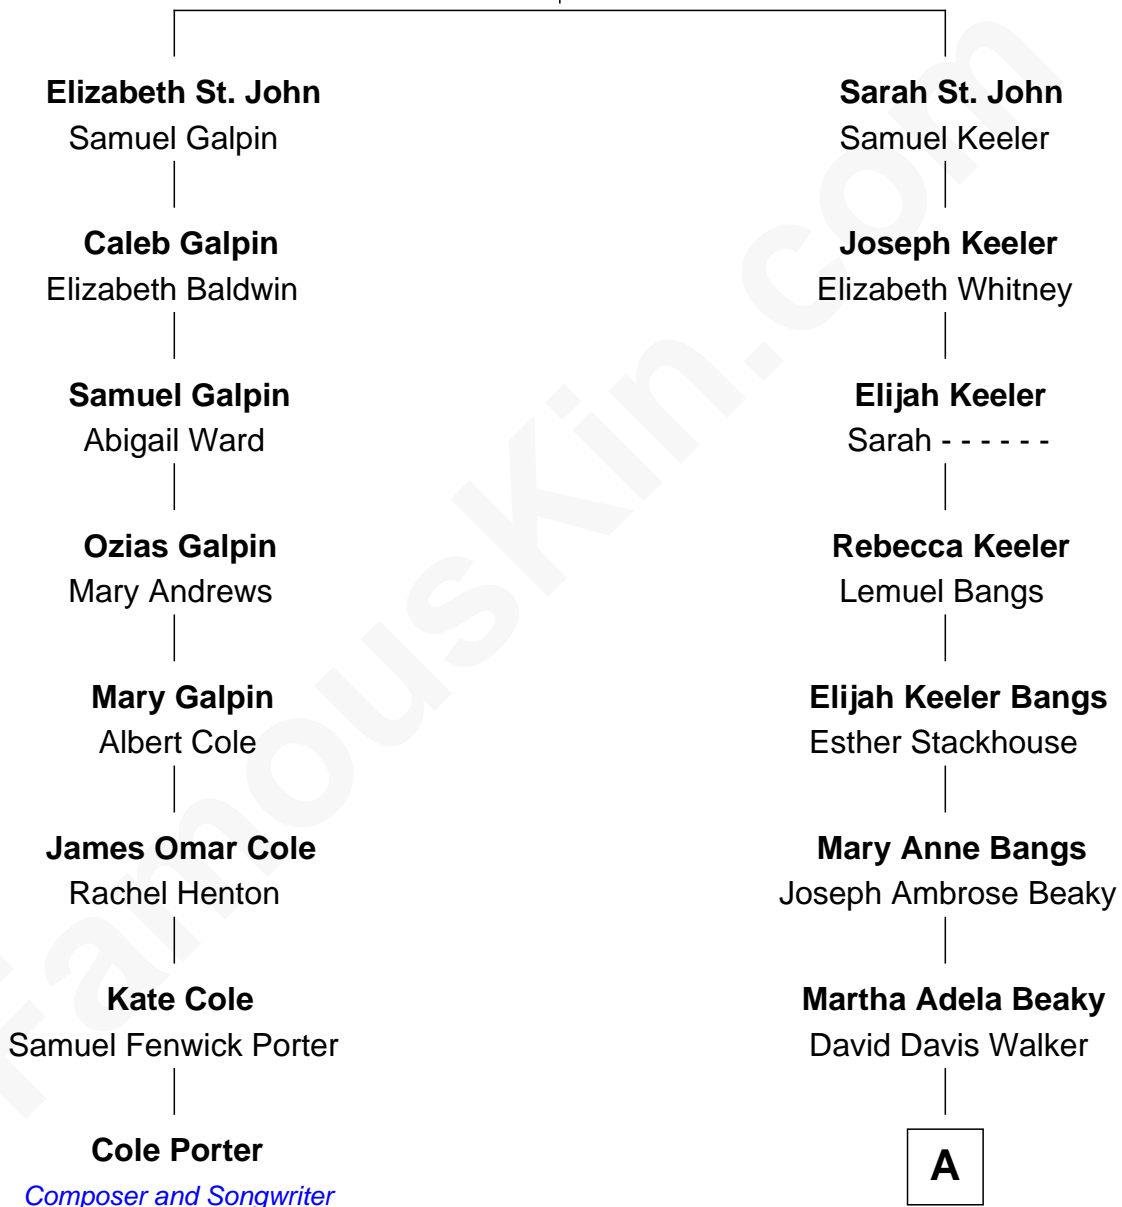

FamousKin.com

Relationship Chart of

Cole Porter

American Composer and Songwriter

7th cousin 3 times removed of

Jeb Bush

43rd Governor of Florida

Mark St. John
Elizabeth Stanley

A

George Herbert Walker

Lucretia Wear

Dorothy Wear Walker

Prescott Sheldon Bush

George Herbert Walker Bush

Barbara Pierce

Jeb Bush

43rd Governor of Florida

FamousKin.com