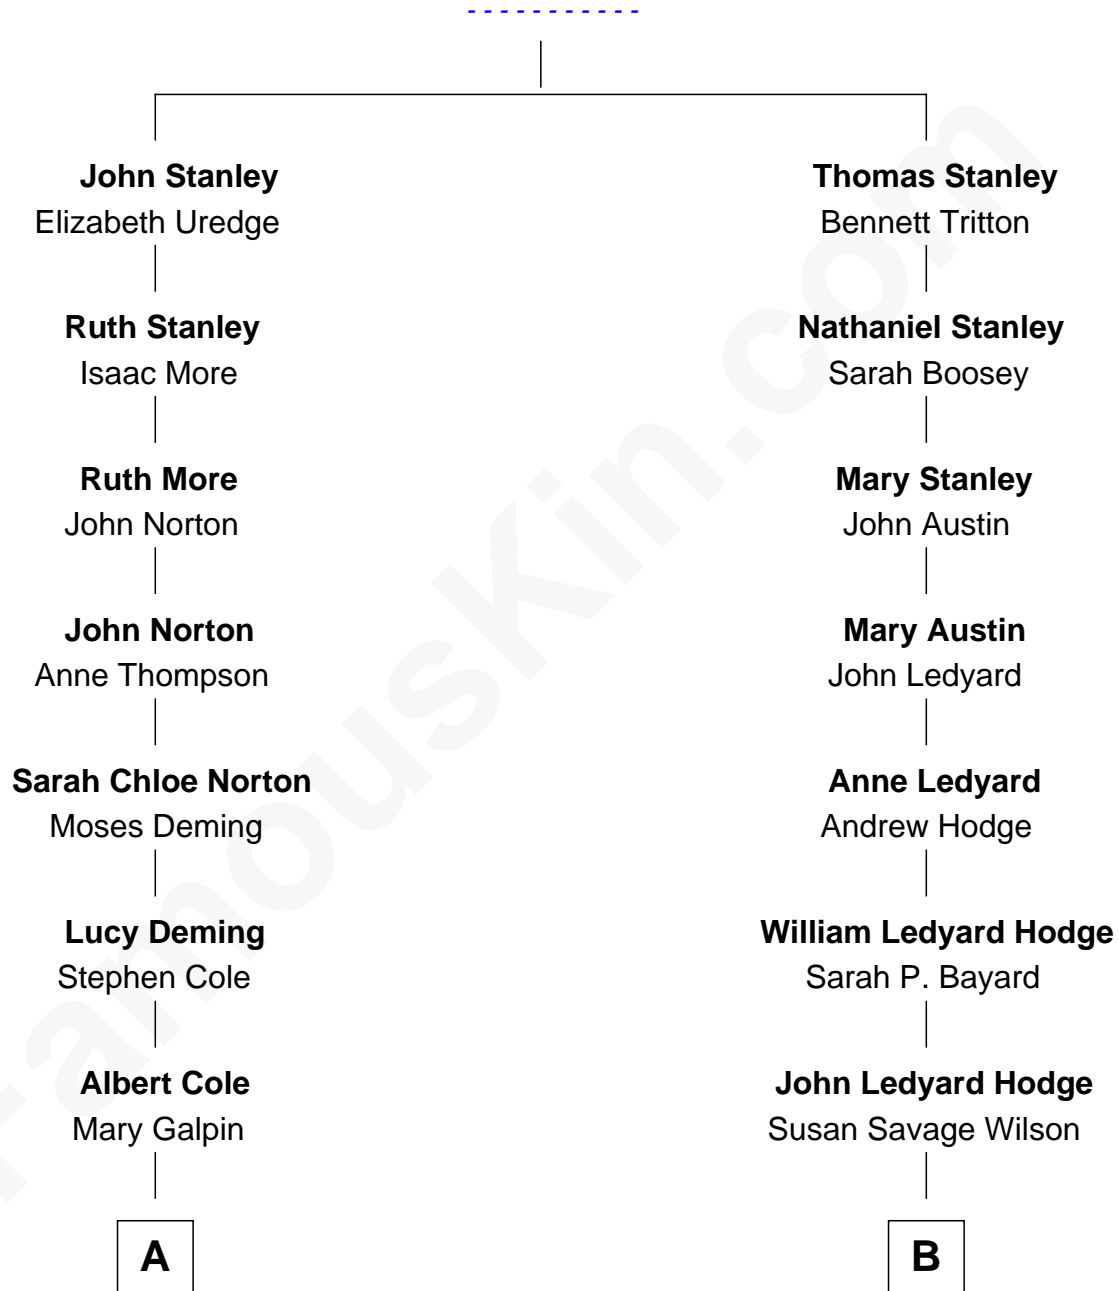

FamousKin.com Relationship Chart of

Cole Porter

American Composer and Songwriter

9th cousin 1 time removed of

Paget Brewster

TV Actress

Robert Stanley

A

James Omar Cole

Rachel Henton

Kate Cole

Samuel Fenwick Porter

Cole Porter

Composer and Songwriter

B

Ellen Mackenzie Hodge

Dr. George Washington Wales Brewster

George Washington Wales Brewster

Joan Ryerson

Galen Brewster

Hathaway Tew

Paget Brewster

TV Actress