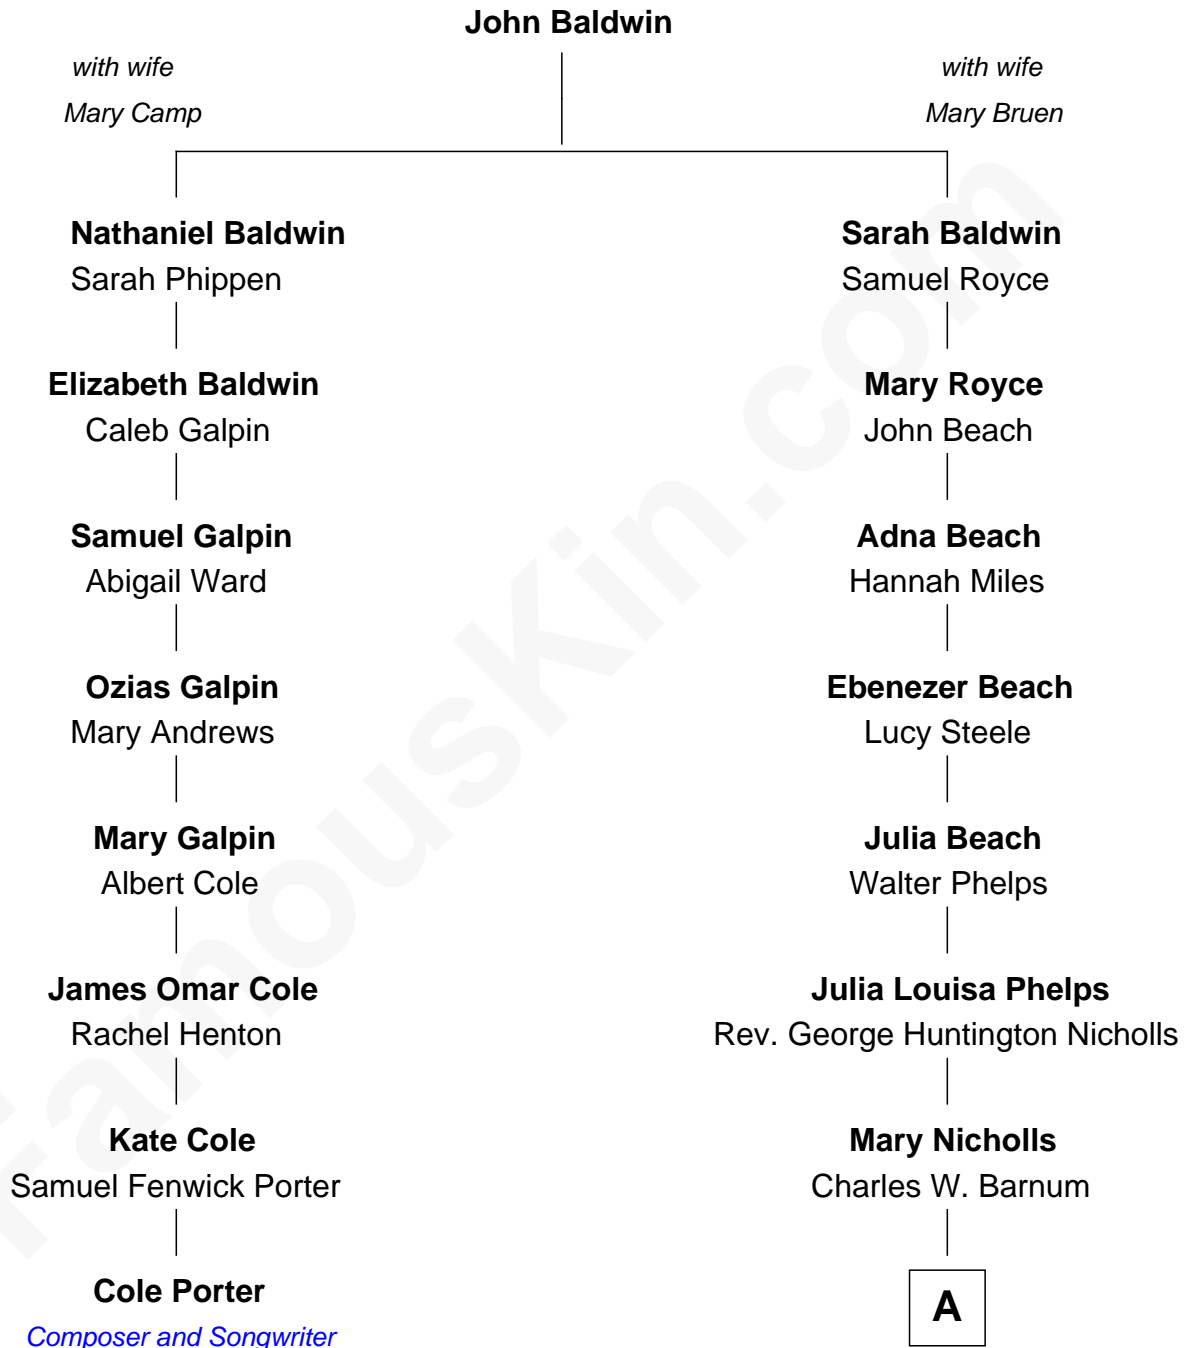

FamousKin.com

Relationship Chart of

Cole Porter

American Composer and Songwriter

7th cousin 3 times removed of

Treat Williams
TV & Movie Actor

A

Richard Nicholls Barnum

Marian Hutchison Cocks

Eleanor Barnum

Treat Payne Andrew

Marian Andrew

Richard Norman Williams

Treat Williams

TV & Movie Actor