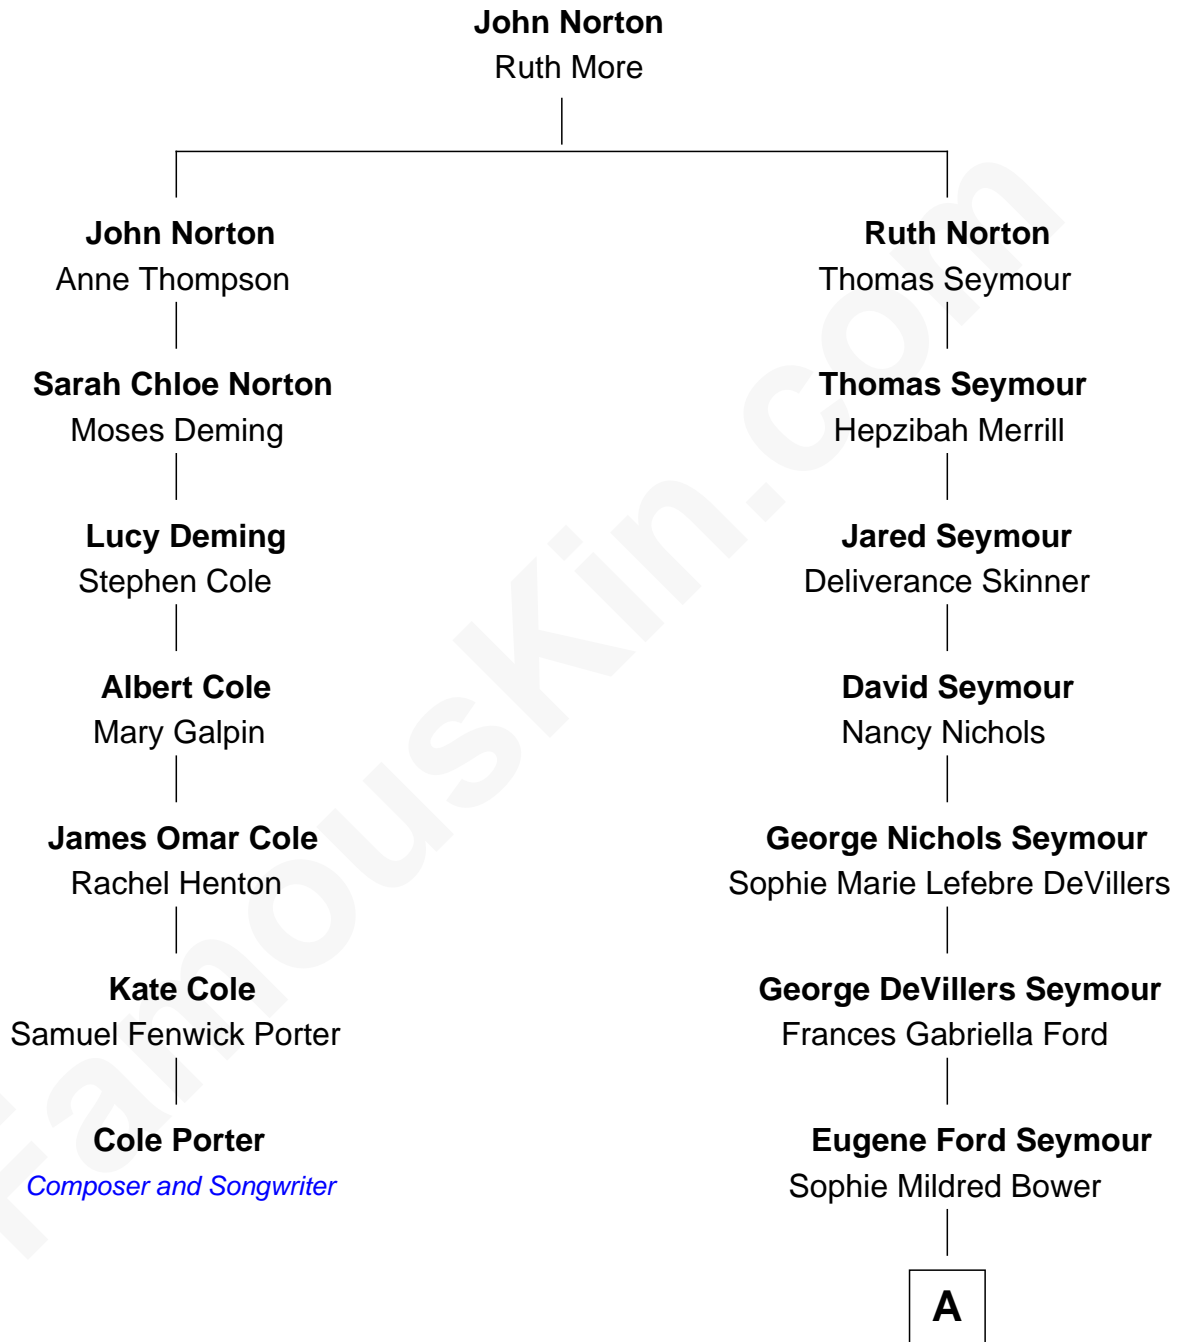

FamousKin.com Relationship Chart of

Cole Porter

American Composer and Songwriter

6th cousin 3 times removed of

Bridget Fonda

Movie Actress

A

—
Frances Ford Seymour

Henry Jaynes Fonda

—
Peter H. Fonda

Susan Jane Brewer

—
Bridget Fonda

Movie Actress