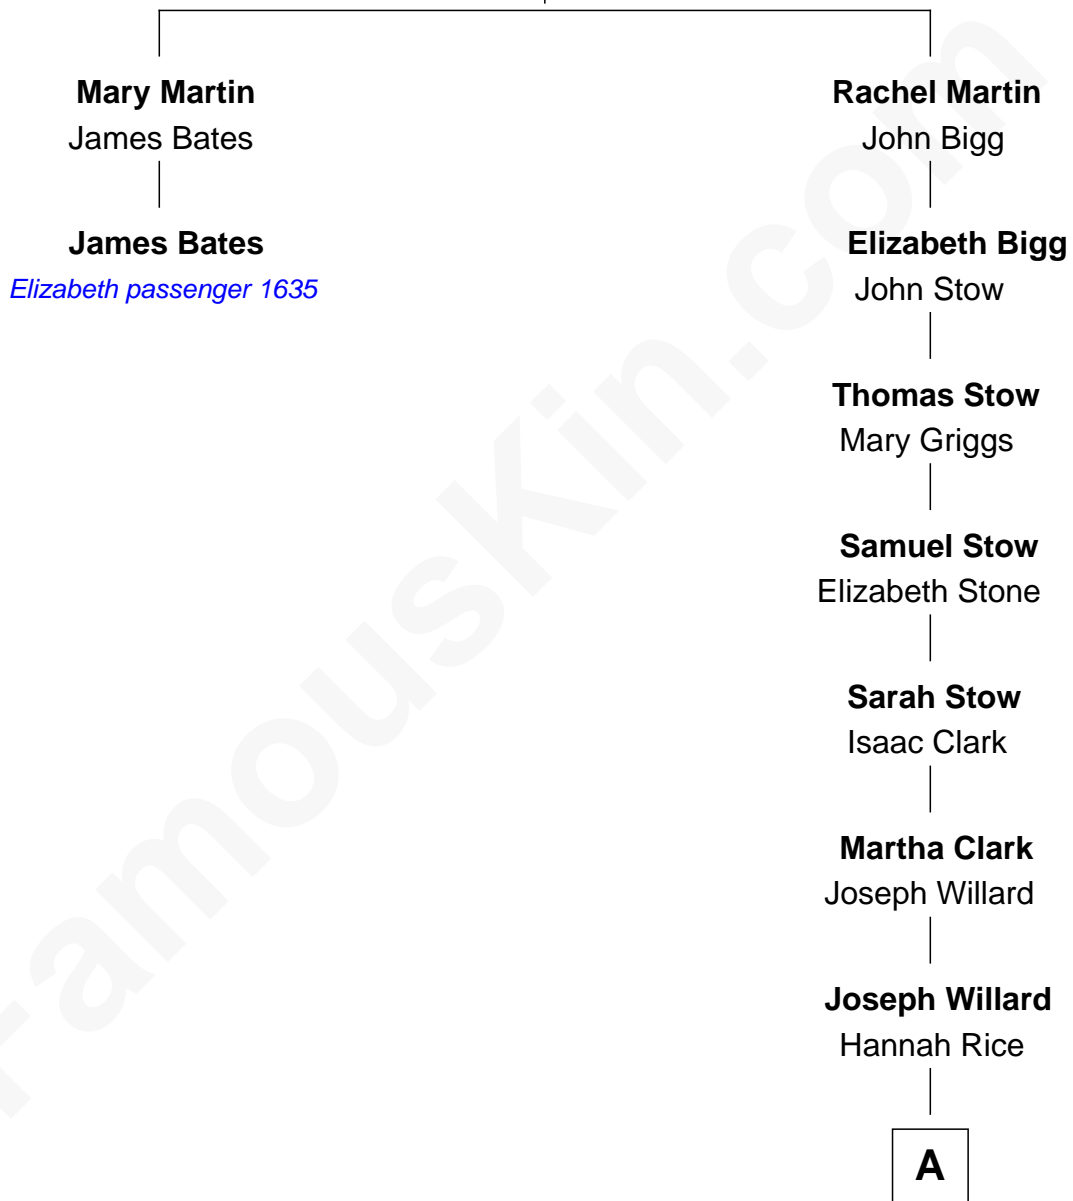

FamousKin.com Relationship Chart of

James Bates

(c1582 - 1655/6) Elizabeth passenger 1635

1st cousin 10 times removed of

Ezra Pound

Expatriate American Poet and Critic

James Martin

Joan Adam

A

—
Virtue Willard
David Wadsworth

—
Mary Wadsworth
Hiram Parker

—
Mary Wadsworth Parker
Harding Weston

—
Isabel Weston
Homer Loomis Pound

—
Ezra Pound
Poet and Critic