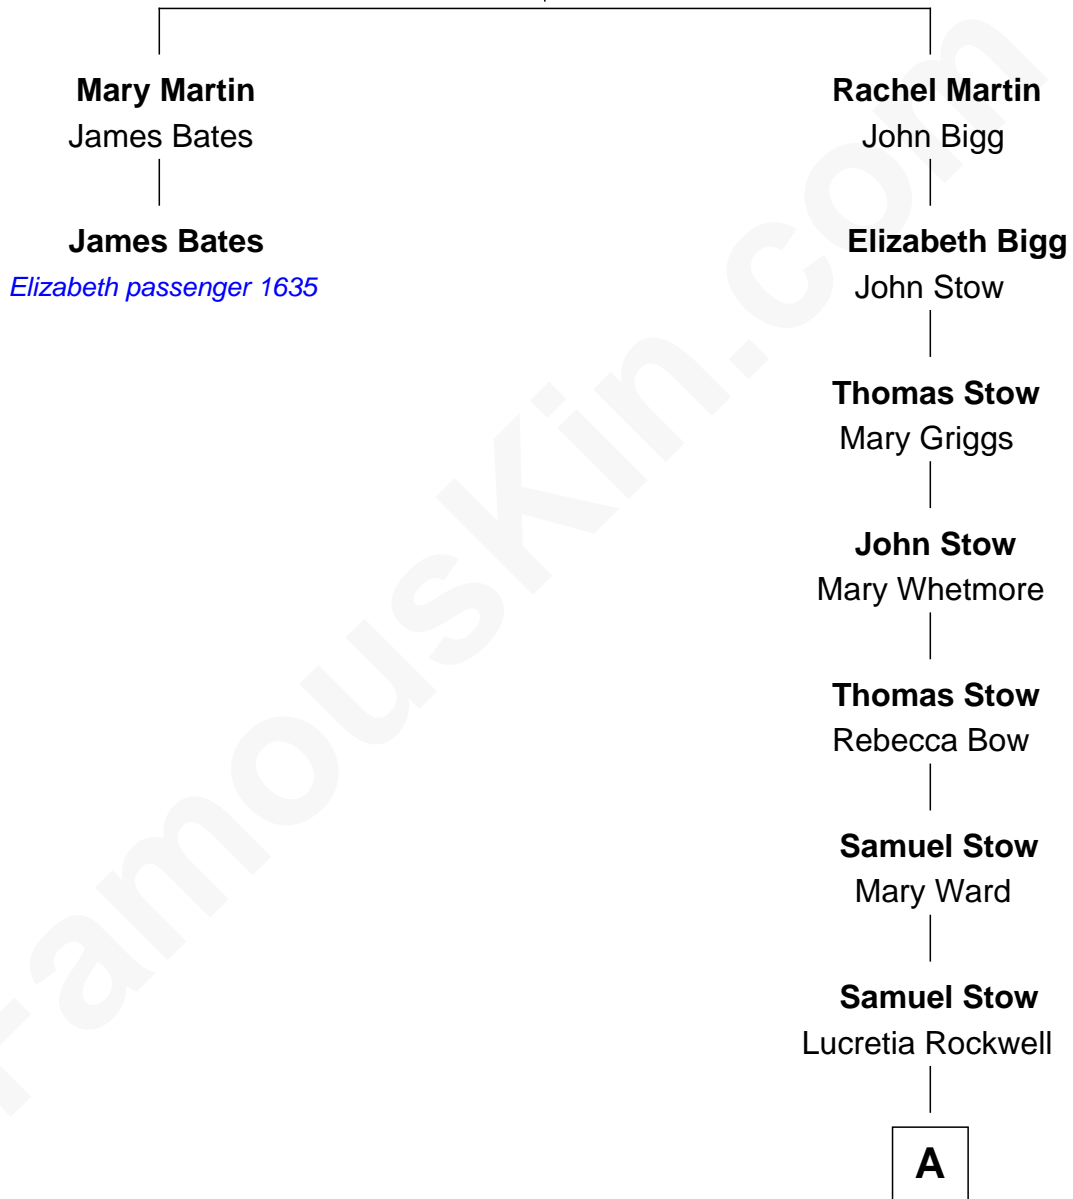

FamousKin.com Relationship Chart of

James Bates

(c1582 - 1655/6) Elizabeth passenger 1635

1st cousin 13 times removed of

Billy Bush

TV Personality and Host

James Martin

Joan Adam

A

Lucretia Stow

David Rood

David Rood

Salome Partridge

Roxanna Rood

William Nelson Deland

Mary Salome Deland