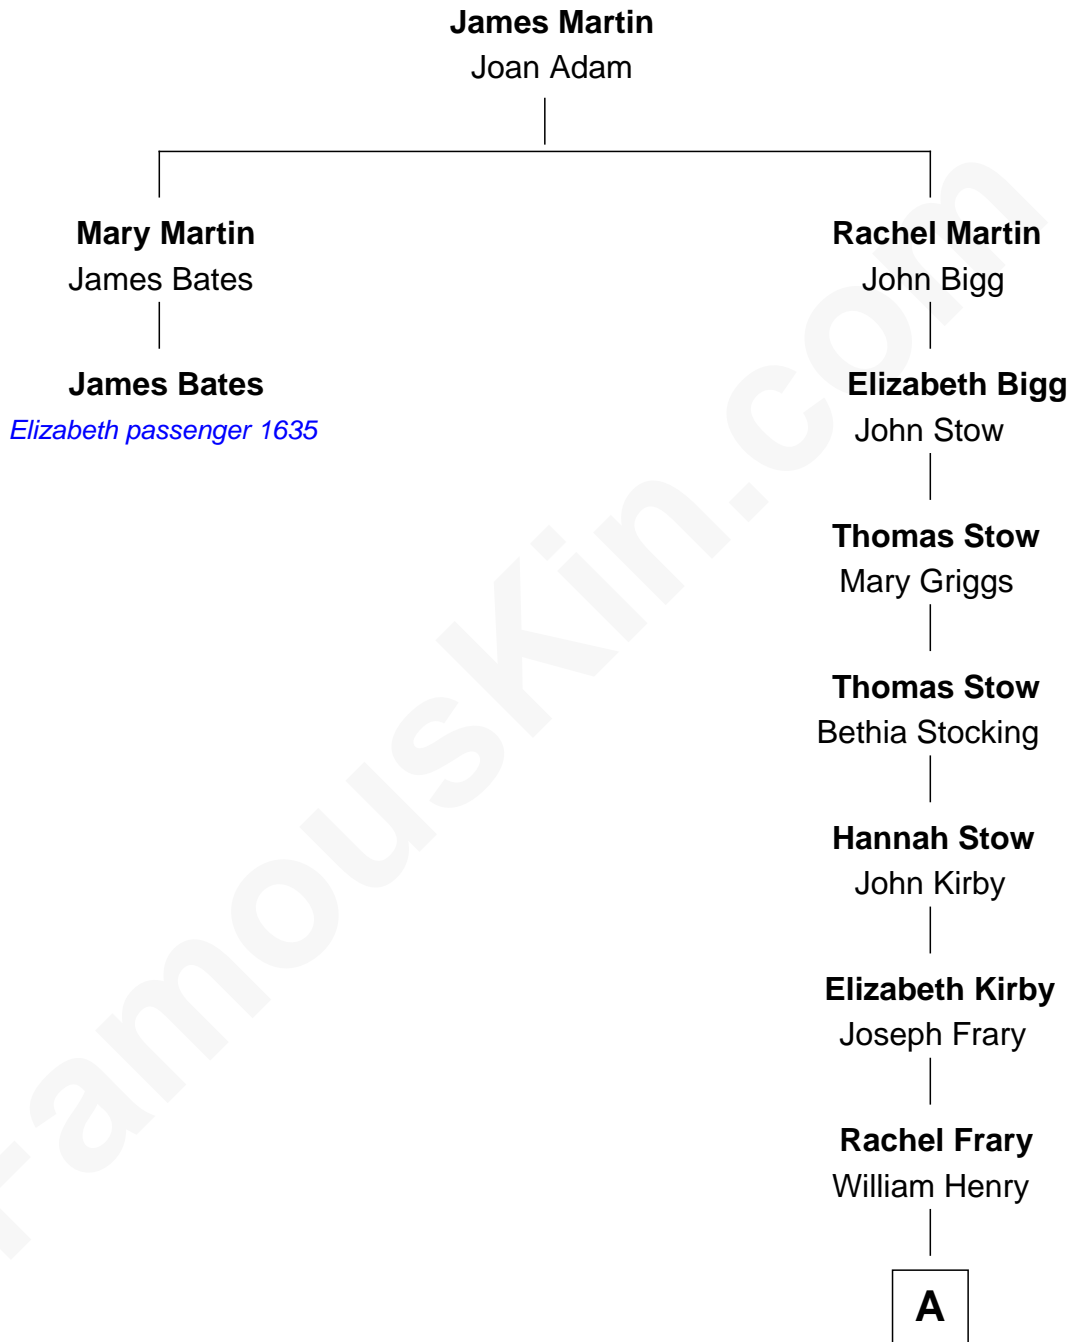

FamousKin.com

Relationship Chart of

James Bates

(c1582 - 1655/6) Elizabeth passenger 1635

1st cousin 9 times removed of

Winthrop Rockefeller
37th Governor of Arkansas

A

—
Lucy Henry

Harvey Buel Spelman

—
Laura Celestia Spelman

John Davison Rockefeller

—
John Davison Rockefeller

Abby Greene Aldrich

—
Winthrop Rockefeller

37th Governor of Arkansas

FamousKin.com