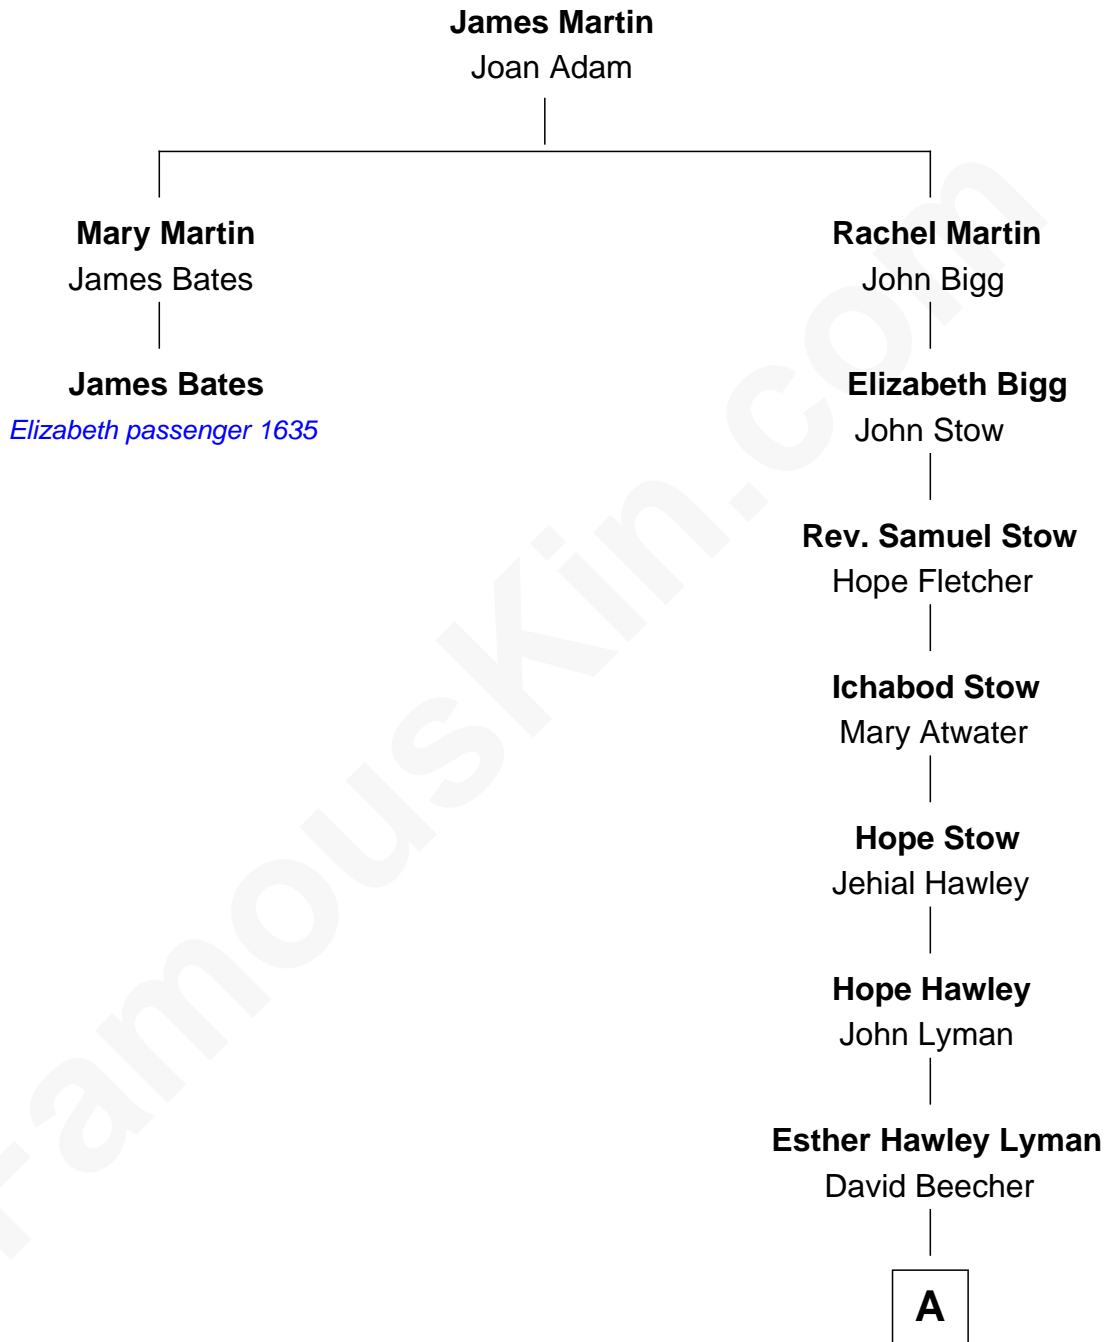

## Relationship Chart of

### James Bates

(c1582 - 1655/6) Elizabeth passenger 1635

1st cousin 7 times removed of

**Harriet Beecher Stowe**

*Author of Uncle Tom's Cabin*

**A**

Rev. Dr. Lyman Beecher

Roxana Foote