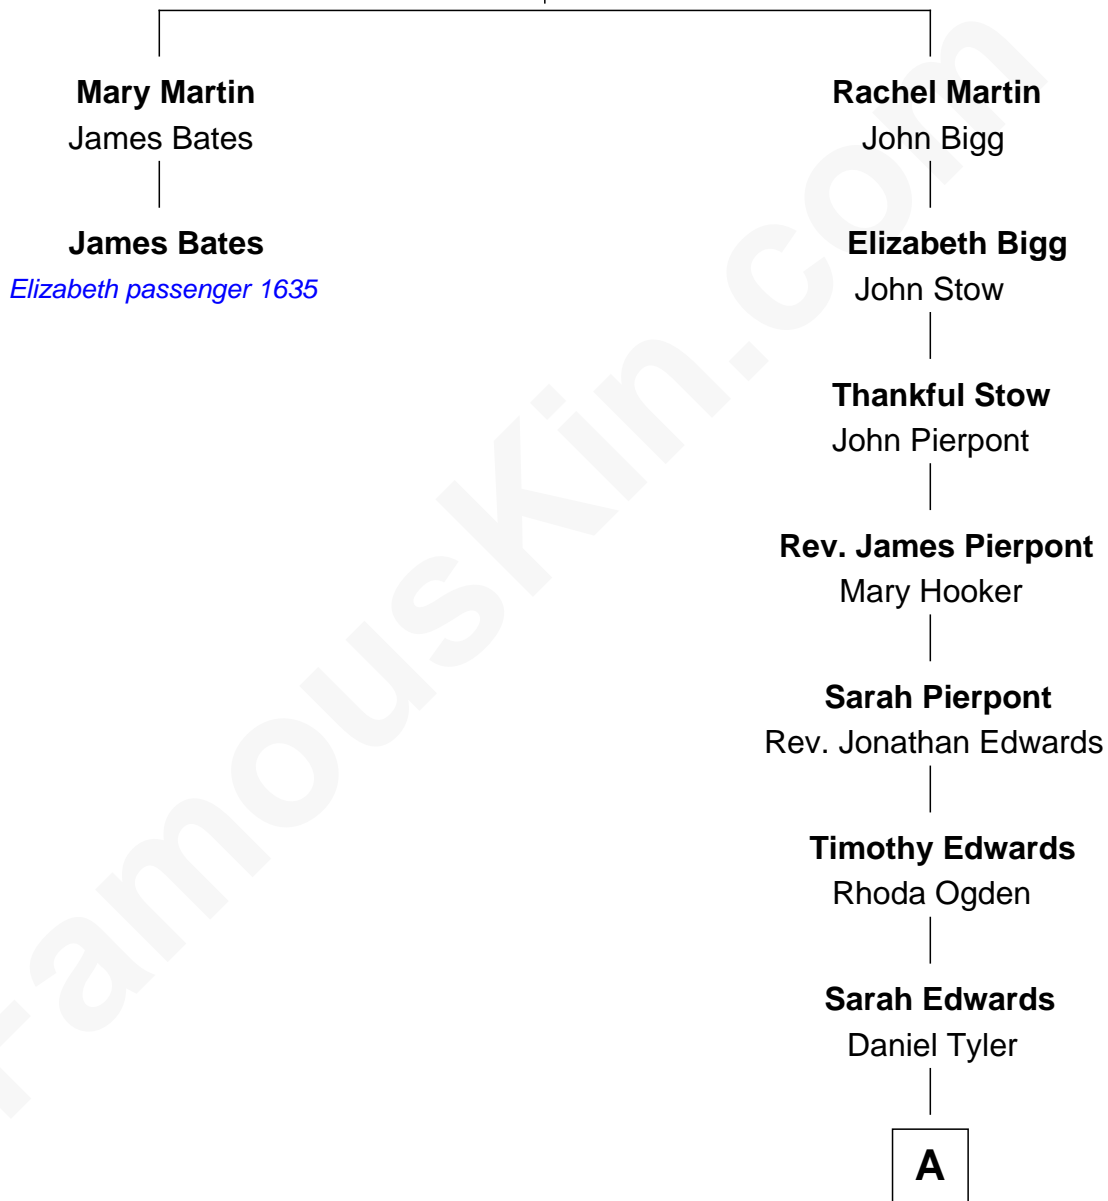

## Relationship Chart of

### James Bates

(c1582 - 1655/6) Elizabeth passenger 1635

1st cousin 8 times removed of

### Edith (Carow) Roosevelt

First Lady of President Theodore Roosevelt

**James Martin**

Joan Adam

**A**

—  
**Gen. Daniel Tyler**

Emily Lee

—  
**Gertrude Elizabeth Tyler**

Charles Carow

—  
**Edith (Carow) Roosevelt**

*First Lady of Theodore Roosevelt*

FamousKin.com