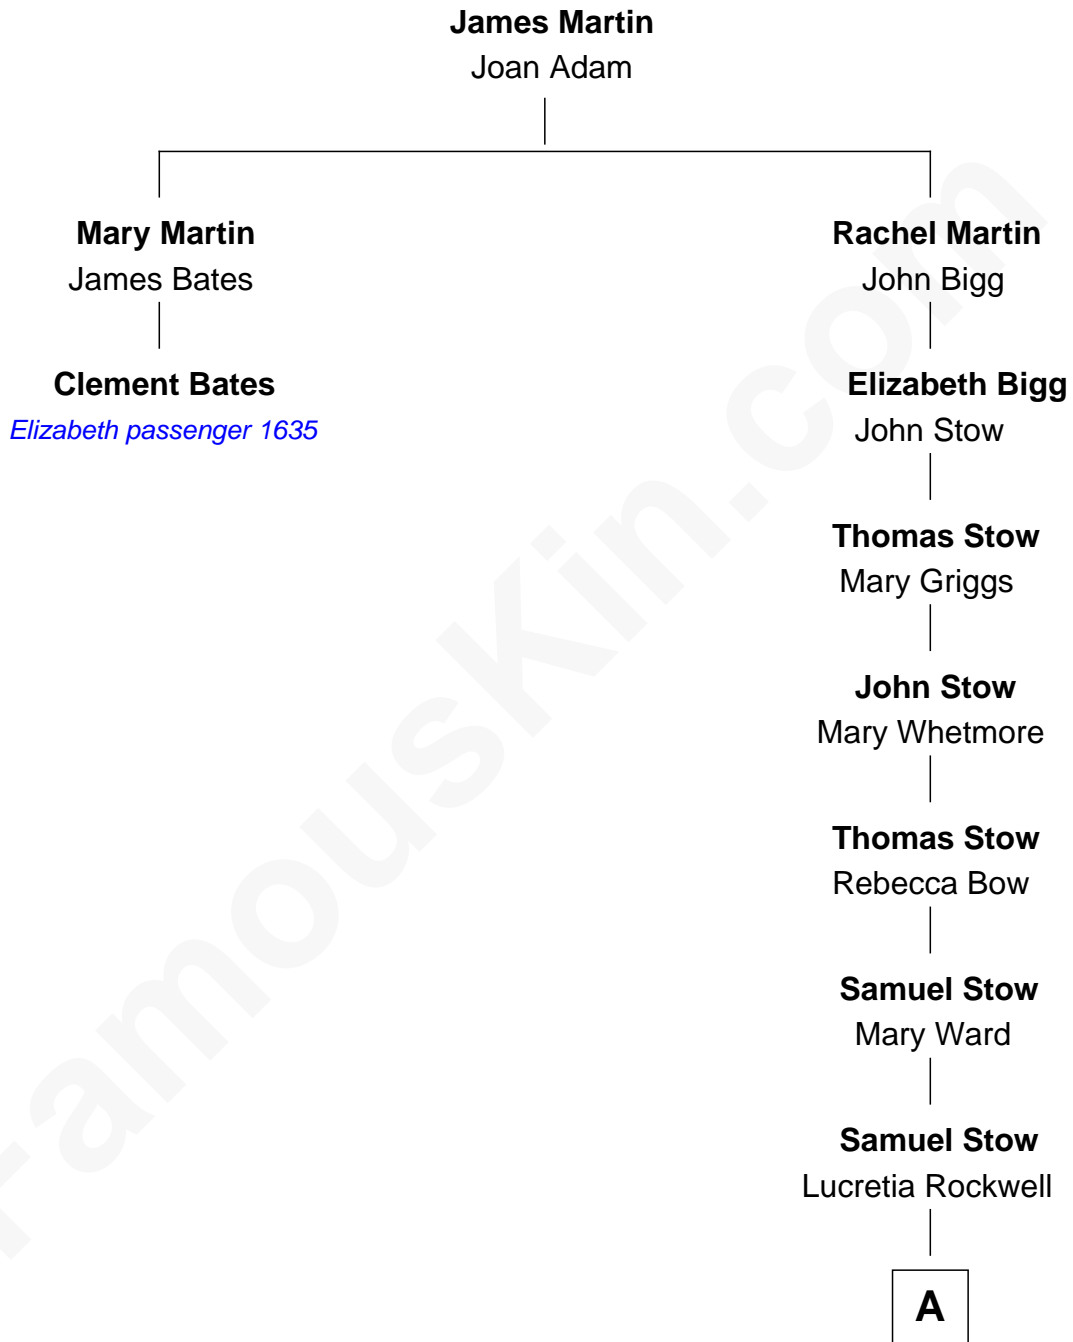

FamousKin.com
Relationship Chart of
Clement Bates

(c1594/5 - 1671) Elizabeth passenger 1635

1st cousin 13 times removed of

Jonathan Bush

Co-founder and CEO of athenahealth

A

Lucretia Stow

David Rood

David Rood

Salome Partridge

Roxanna Rood

William Nelson Deland

Mary Salome Deland

Eugene Hobart Robbins

Loring Griswold Robbins

Josephine Colwell