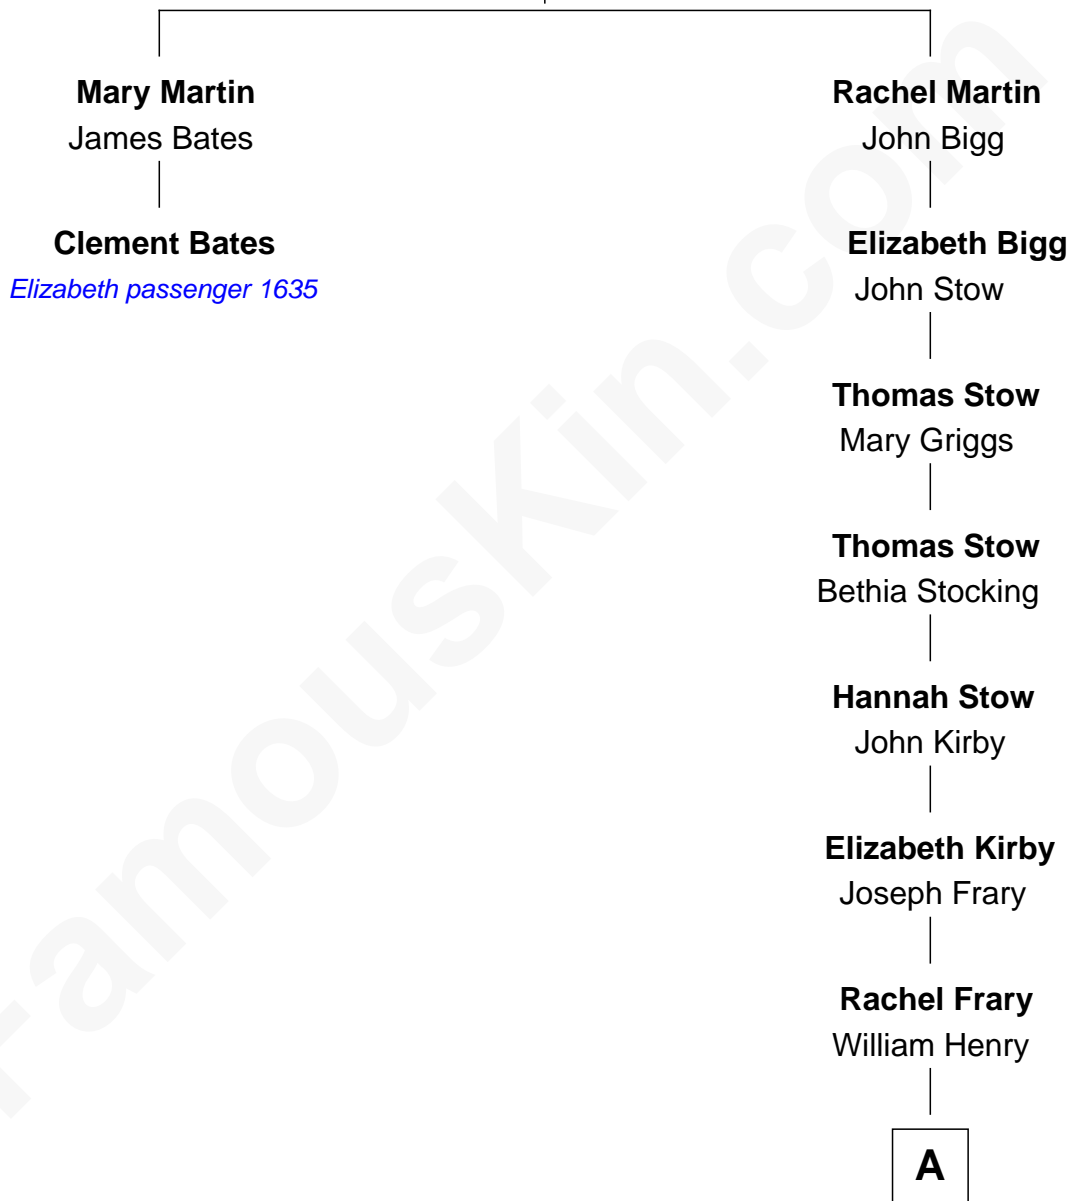

FamousKin.com

Relationship Chart of

Clement Bates

(c1594/5 - 1671) Elizabeth passenger 1635

1st cousin 9 times removed of

Nelson Rockefeller

41st U.S. Vice-President

James Martin

Joan Adam

A

—
Lucy Henry

Harvey Buel Spelman

—
Laura Celestia Spelman

John Davison Rockefeller

—
John Davison Rockefeller

Abby Greene Aldrich

—
Nelson Rockefeller

41st U.S. Vice-President

FamousKin.com