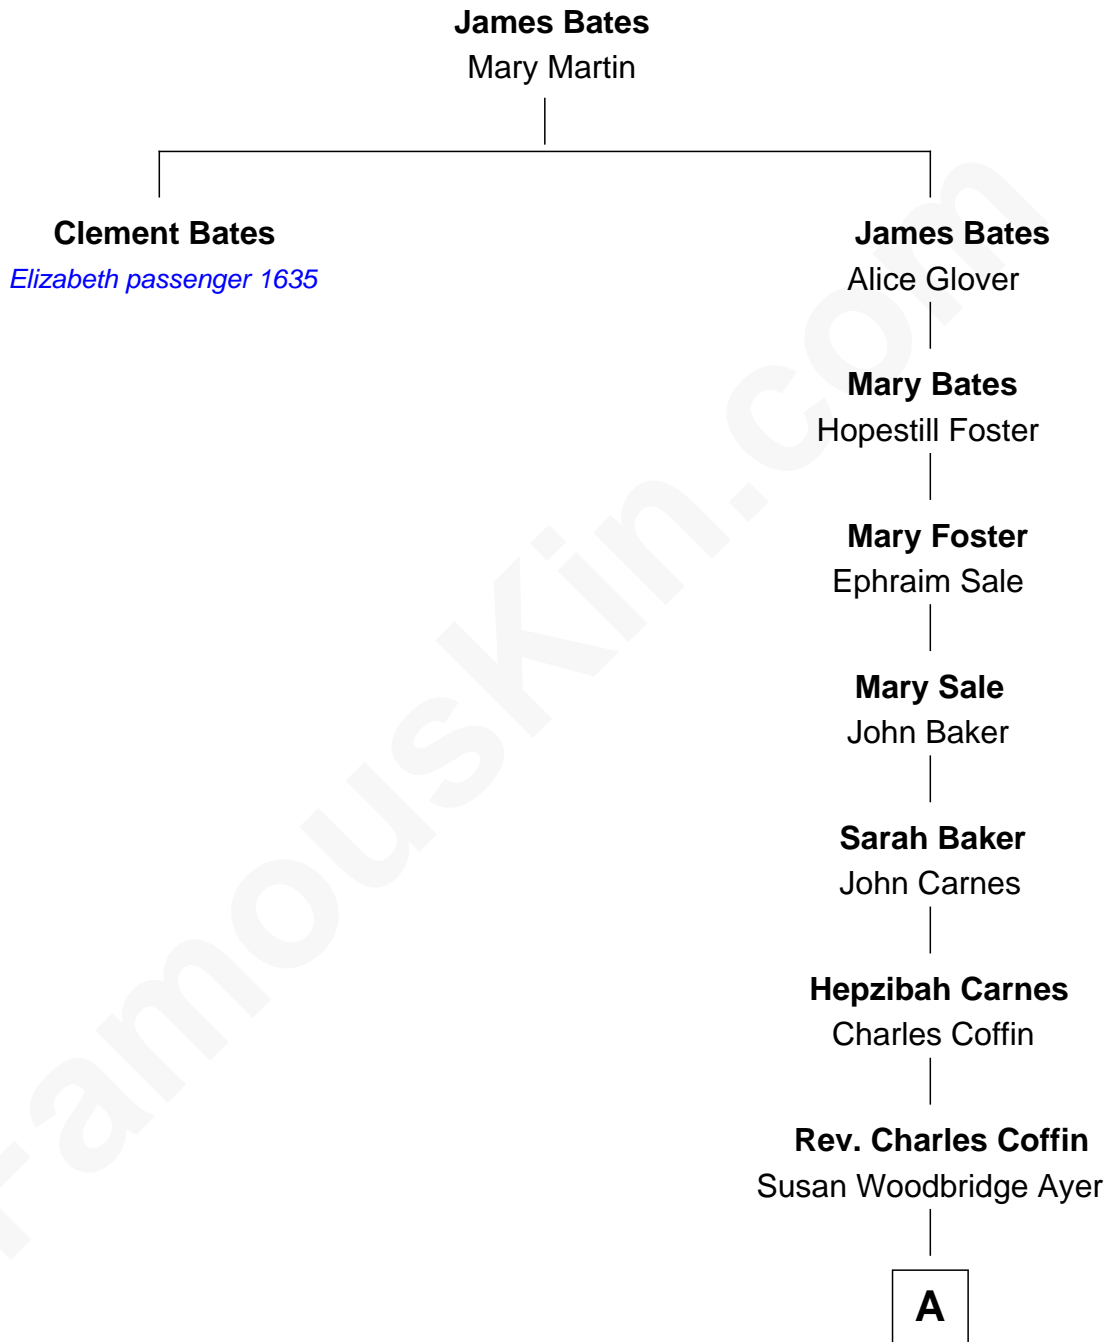

FamousKin.com
Relationship Chart of
Clement Bates

(c1594/5 - 1671) Elizabeth passenger 1635

8th great-granduncle of

Tennessee Williams

Author of A Streetcar Named Desire

A

—
Cornelius Worcester Coffin

Nancy McCorkle

—
Isabelle Coffin

Thomas Lanier Williams

—
Cornelius Coffin Williams

Edwina Dakin

—
Tennessee Williams

Author of [A Streetcar Named Desire](#)

FamousKin.com