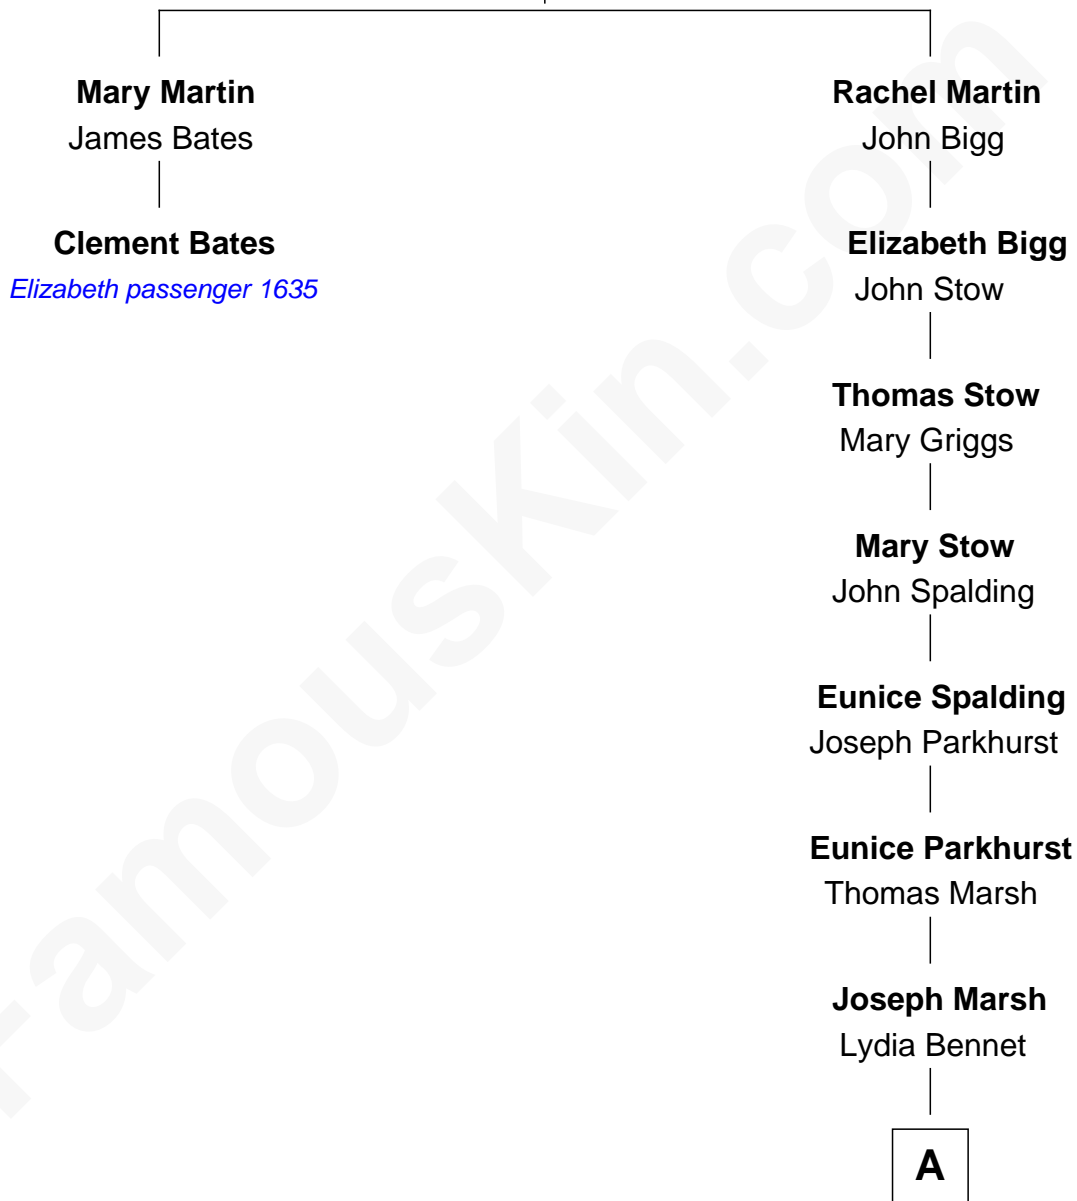

FamousKin.com

Relationship Chart of

Clement Bates

(c1594/5 - 1671) Elizabeth passenger 1635

1st cousin 11 times removed of

Julia Child

American Chef, Author and TV Personality

James Martin

Joan Adam

A

—
Lois Marsh

Jonathan Brewster

—
Lucinda Brewster

Elisha Mitchell

—
Clark Ward Mitchell

Ellen Theresa Shaw