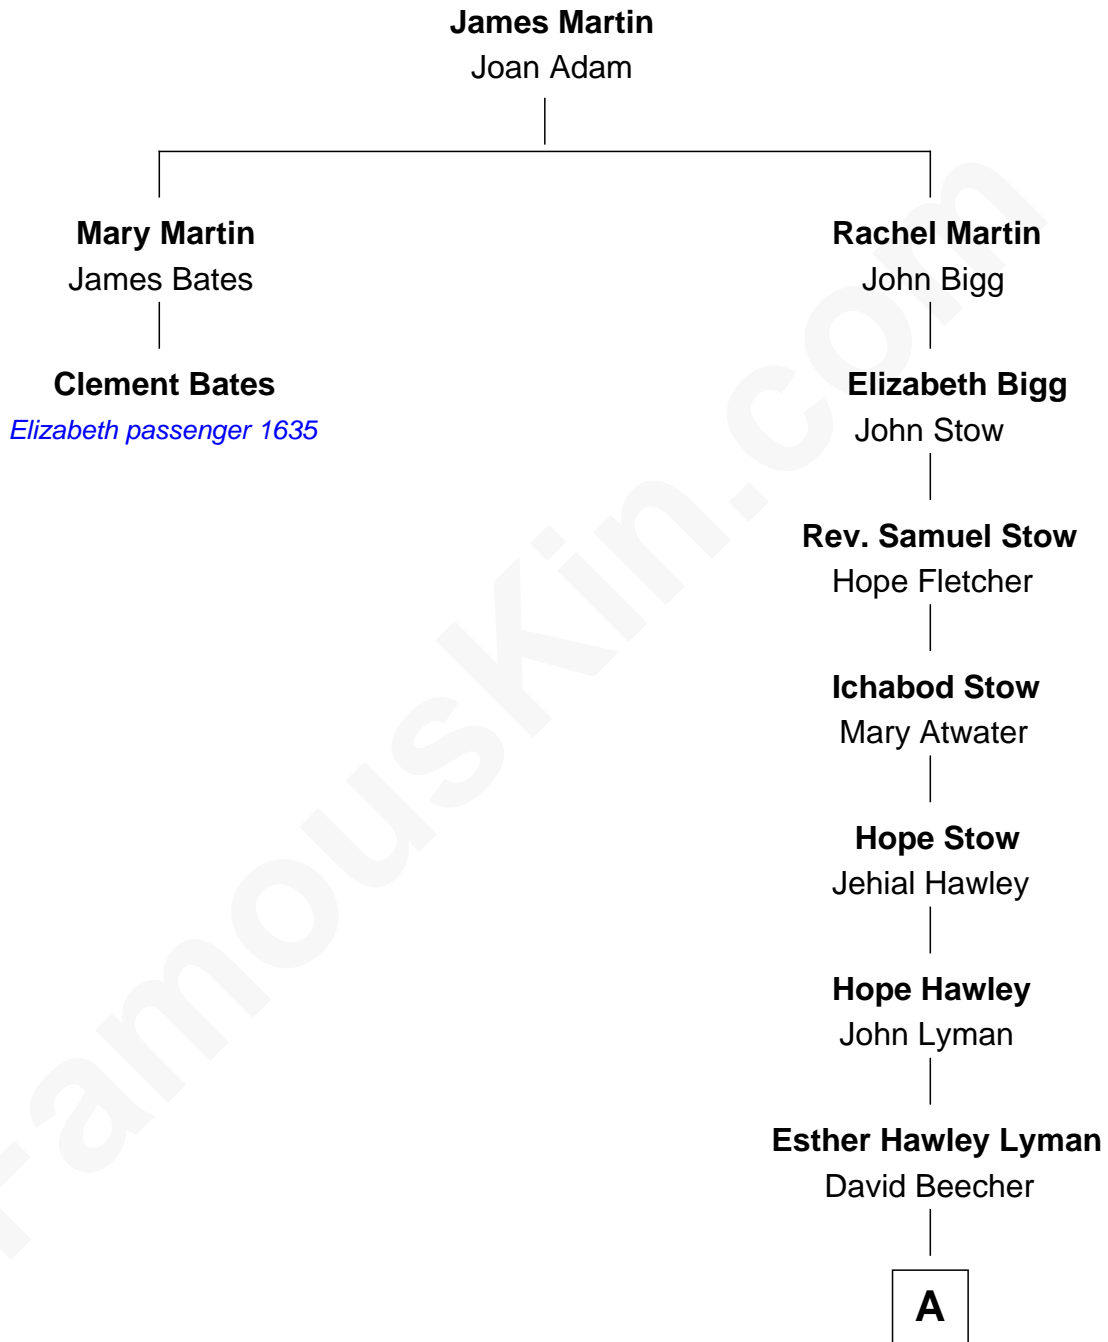

FamousKin.com

Relationship Chart of

Clement Bates

(c1594/5 - 1671) Elizabeth passenger 1635

1st cousin 7 times removed of

Harriet Beecher Stowe

Author of Uncle Tom's Cabin

A

Rev. Dr. Lyman Beecher

Roxana Foote

Harriet Beecher Stowe

Author of Uncle Tom's Cabin

FamousKin.com