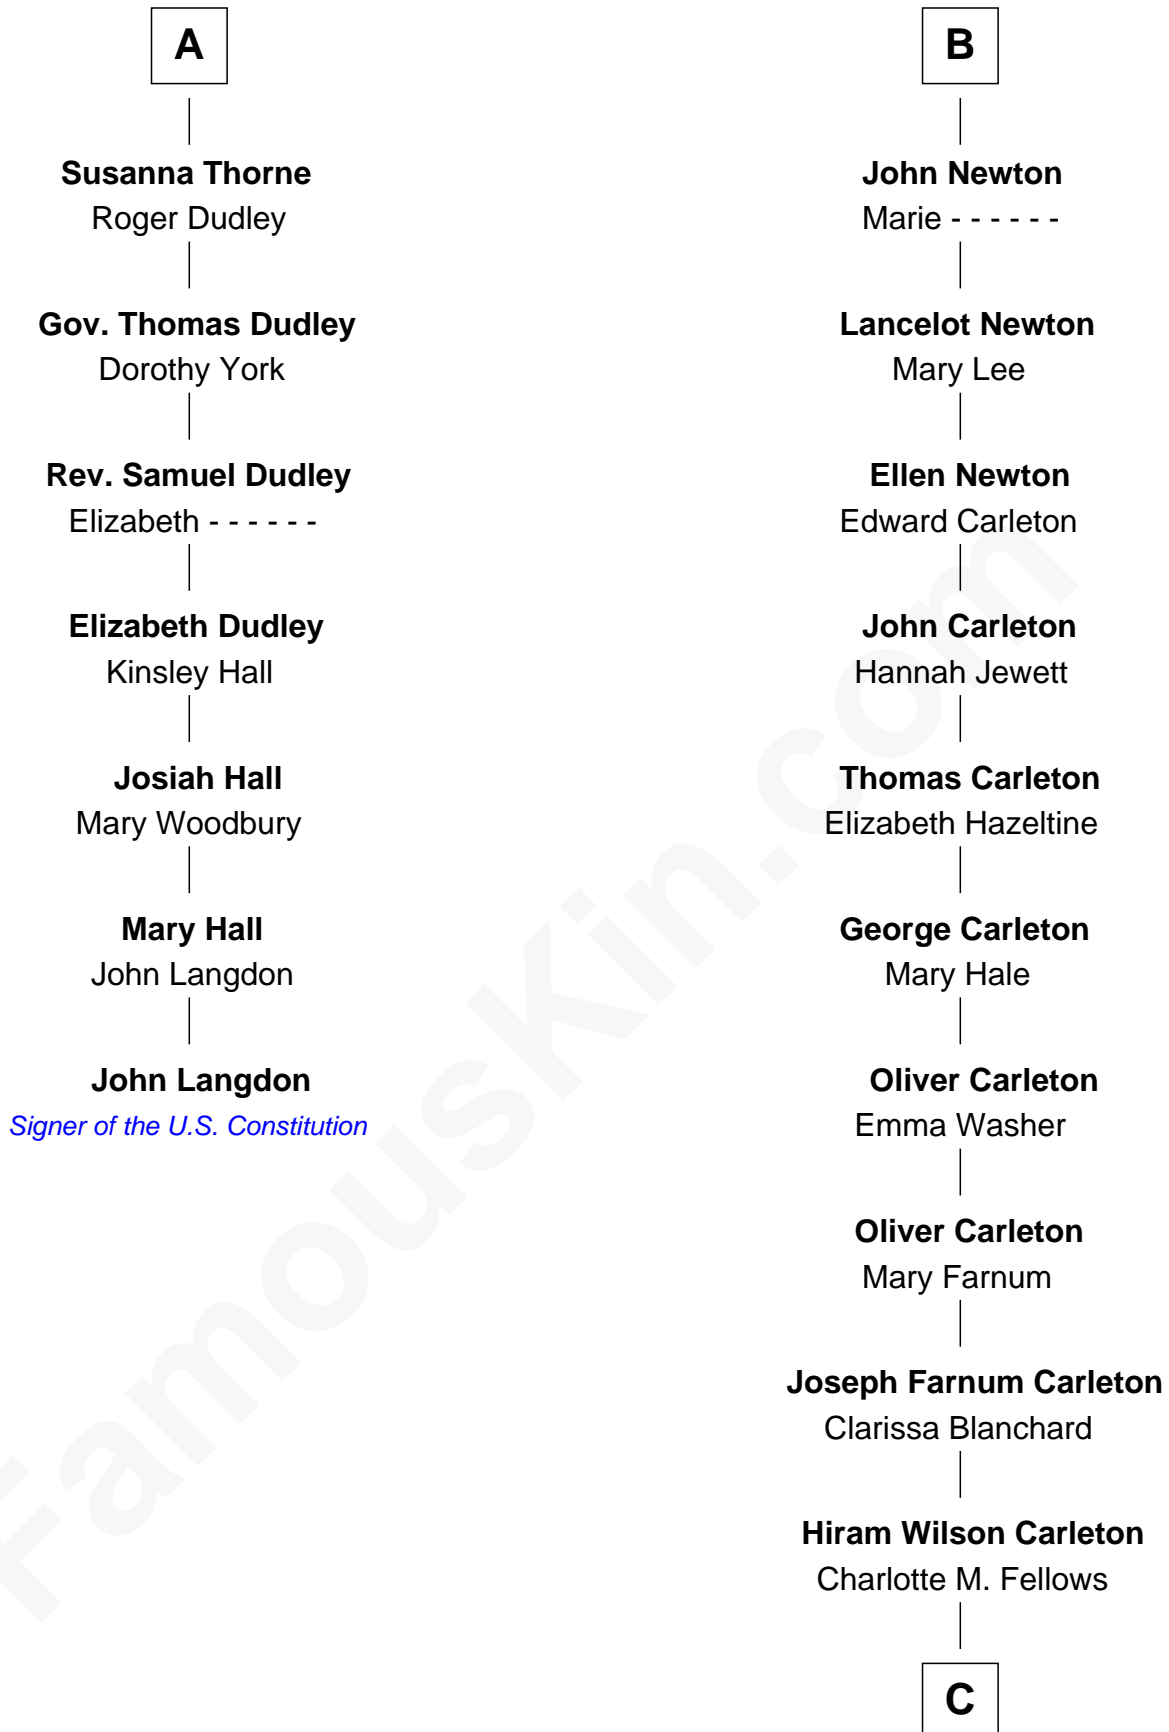

FamousKin.com Relationship Chart of

John Langdon

Signer of the U.S. Constitution

13th cousin 7 times removed of

Mickey Rourke

Movie Actor

Sir John Grey

Avice Marmion

C

Joseph Clinton Carleton

Maud Alice Fitts

Hazel May Carleton

Leonard Ernest Cameron

Annette Elizabeth Cameron

Philip Andrew Rourke

Mickey Rourke