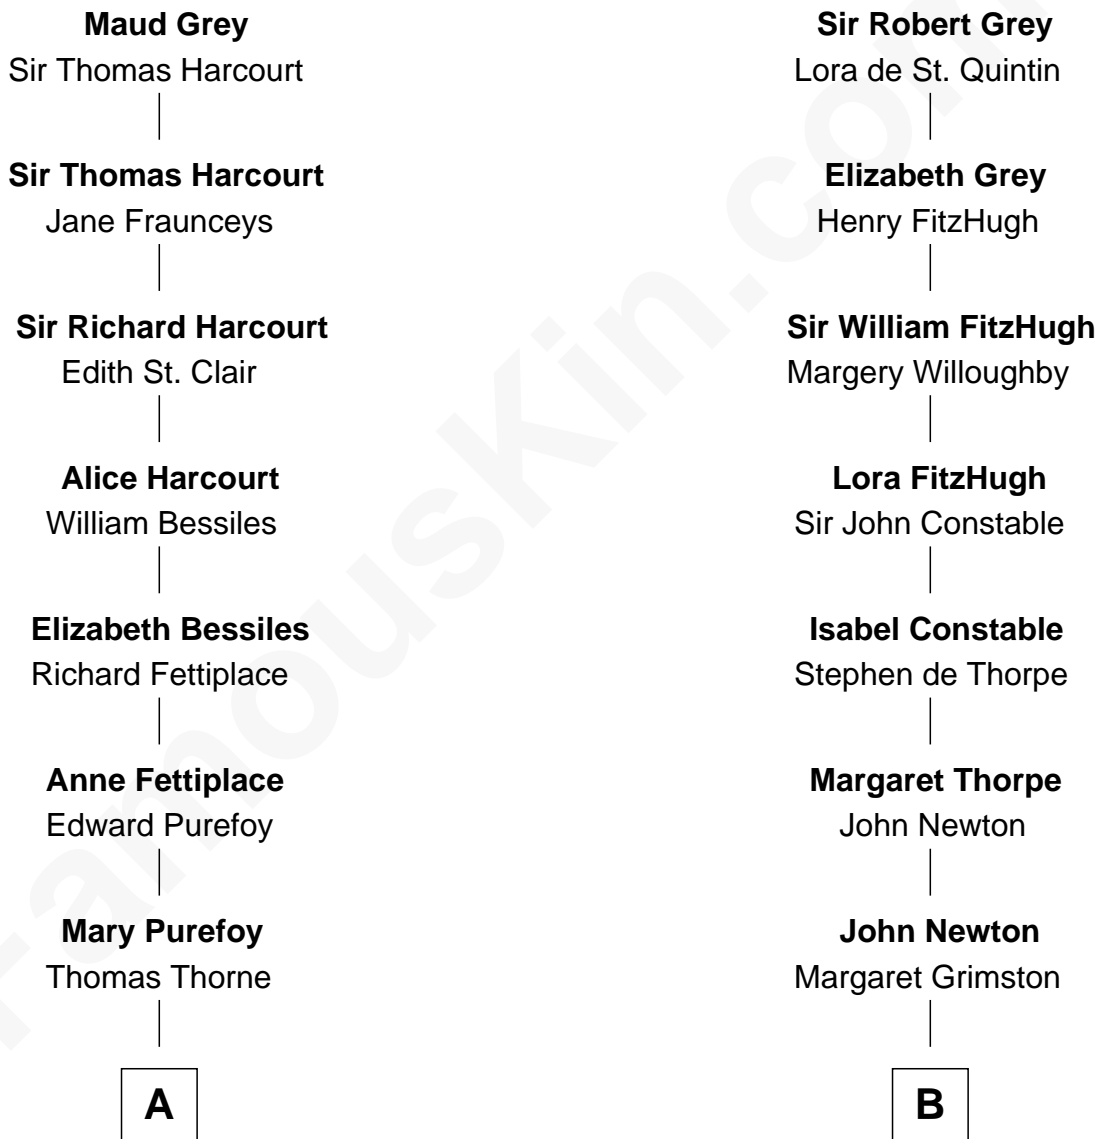

FamousKin.com Relationship Chart of

John Langdon

Signer of the U.S. Constitution

13th cousin 7 times removed of

Mickey Rourke

Movie Actor

Sir John Grey

Avice Marmion