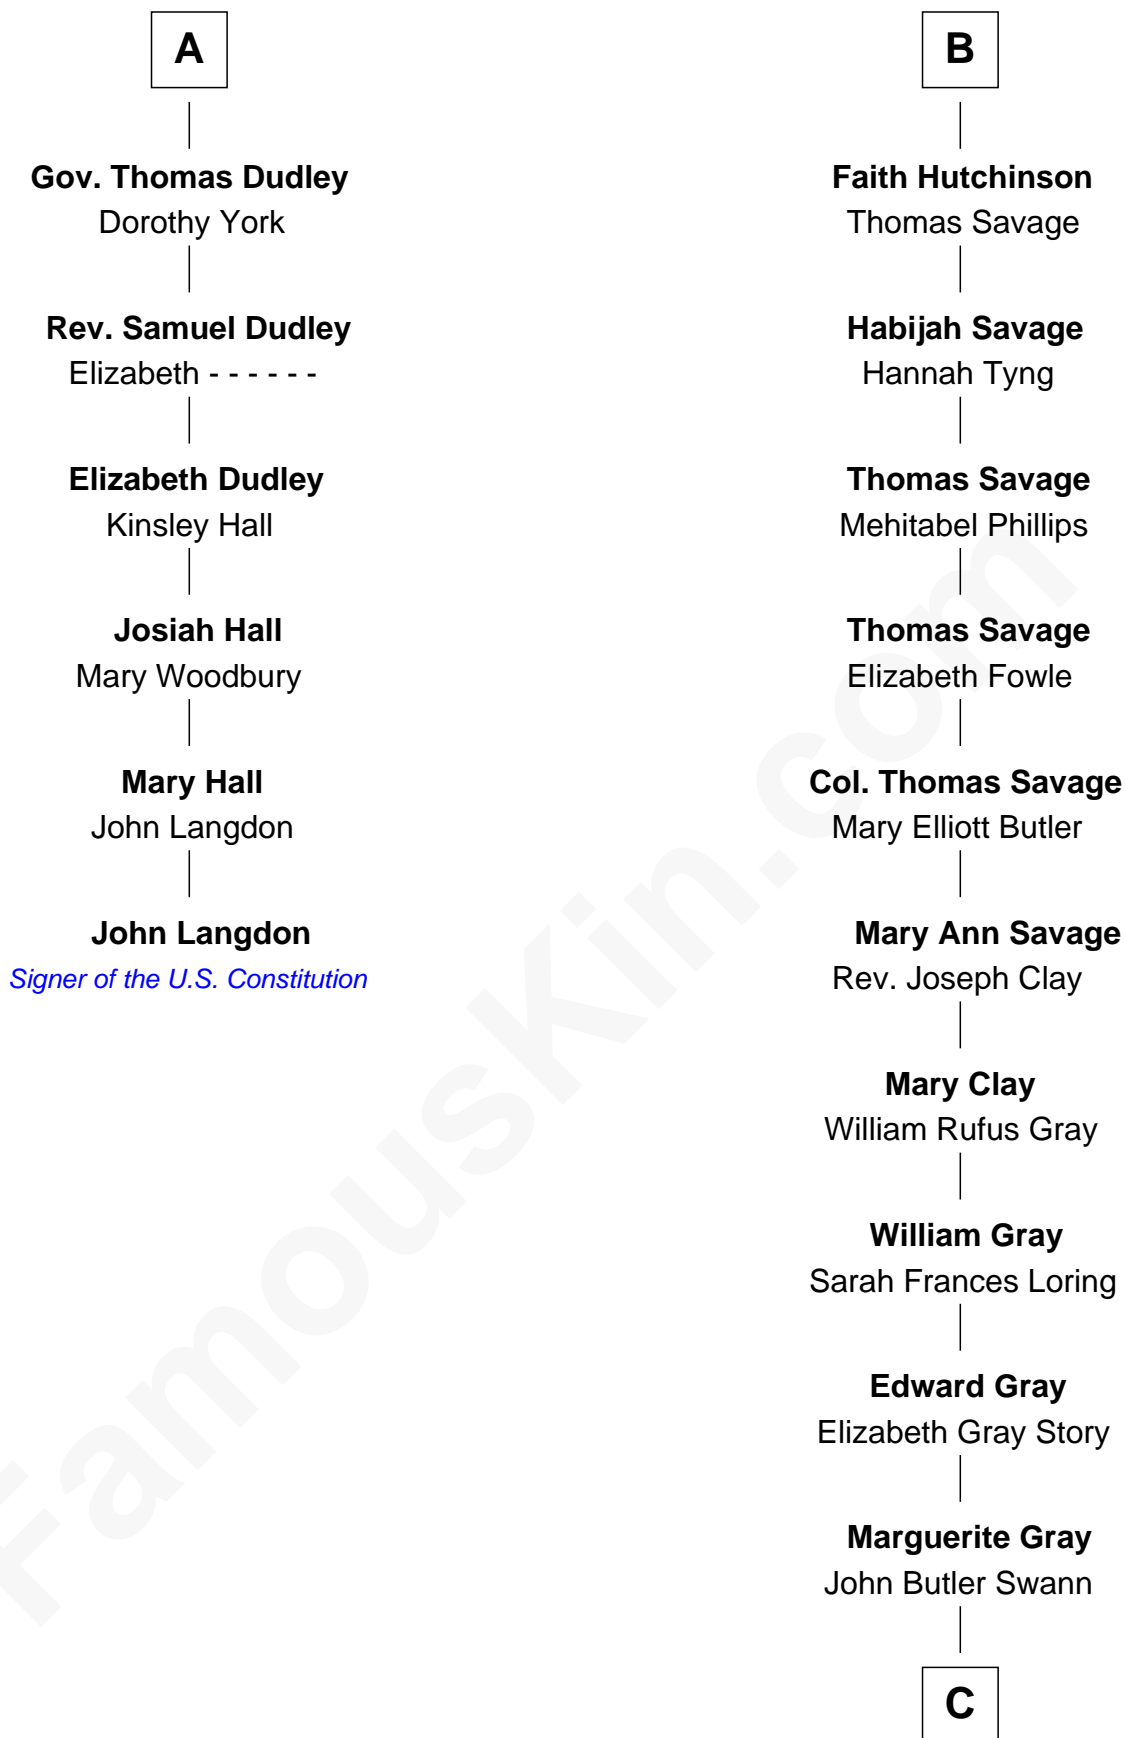

FamousKin.com Relationship Chart of

John Langdon

Signer of the U.S. Constitution

12th cousin 6 times removed of

Story Musgrave

NASA Astronaut

Sir Walter Blount

Sancha de Ayala

Sir Thomas Blount

Margaret de Gresley

Sir Thomas Blount

Agnes Hawley

Anne Blount

William Marbury

Robert Marbury

Katherine Williamson

William Marbury

Agnes Lenton

Rev. Francis Marbury

Bridget Dryden

Anne Marbury

William Hutchinson

B

C

—
Marguerite Swann

Percy Musgrave

—
Story Musgrave

NASA Astronaut

FamousKin.com