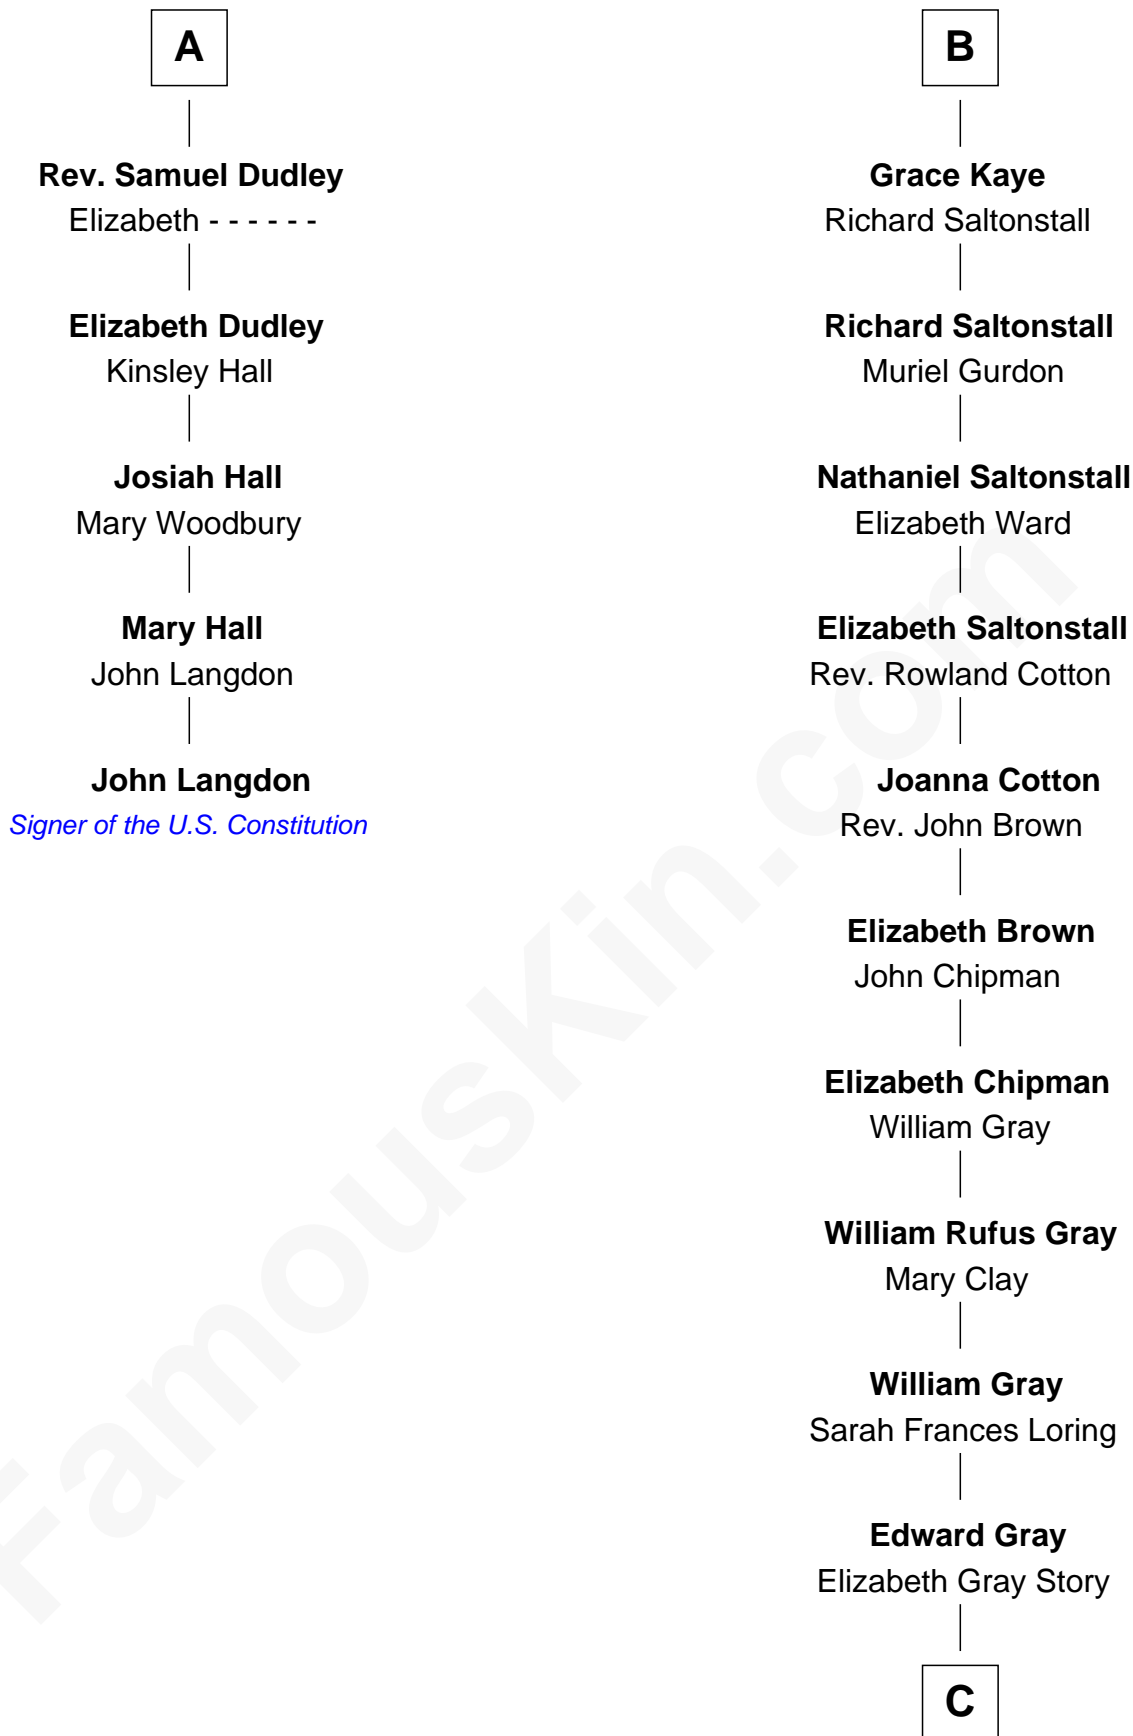

FamousKin.com Relationship Chart of

John Langdon

Signer of the U.S. Constitution

11th cousin 8 times removed of

Story Musgrave

NASA Astronaut

Sir John Berkeley
Elizabeth Betteshorne

Elizabeth Berkeley
Sir John Sutton

Sir Edmund Sutton
Joyce Tiptoft

Sir Edward Sutton
Cecily Willoughby

Sir John Sutton
Cecily Grey

Sir Henry Dudley
----- Ashton

Probable

Roger Dudley
Susanna Thorne

Gov. Thomas Dudley
Dorothy York

A

Eleanor Berkeley
Sir Richard Poynings

Eleanor Poynings
Sir Henry Percy

Margaret Percy
Sir William Gascoigne

Dorothy Gascoigne
Sir Ninian Markenfield

Alice Markenfield
Sir Robert Mauleverer

Dorothy Mauleverer
John Kaye

Robert Kaye
Anne Flower

B

C

Marguerite Gray
John Butler Swann

Marguerite Swann
Percy Musgrave

Story Musgrave
NASA Astronaut

FamousKin.com