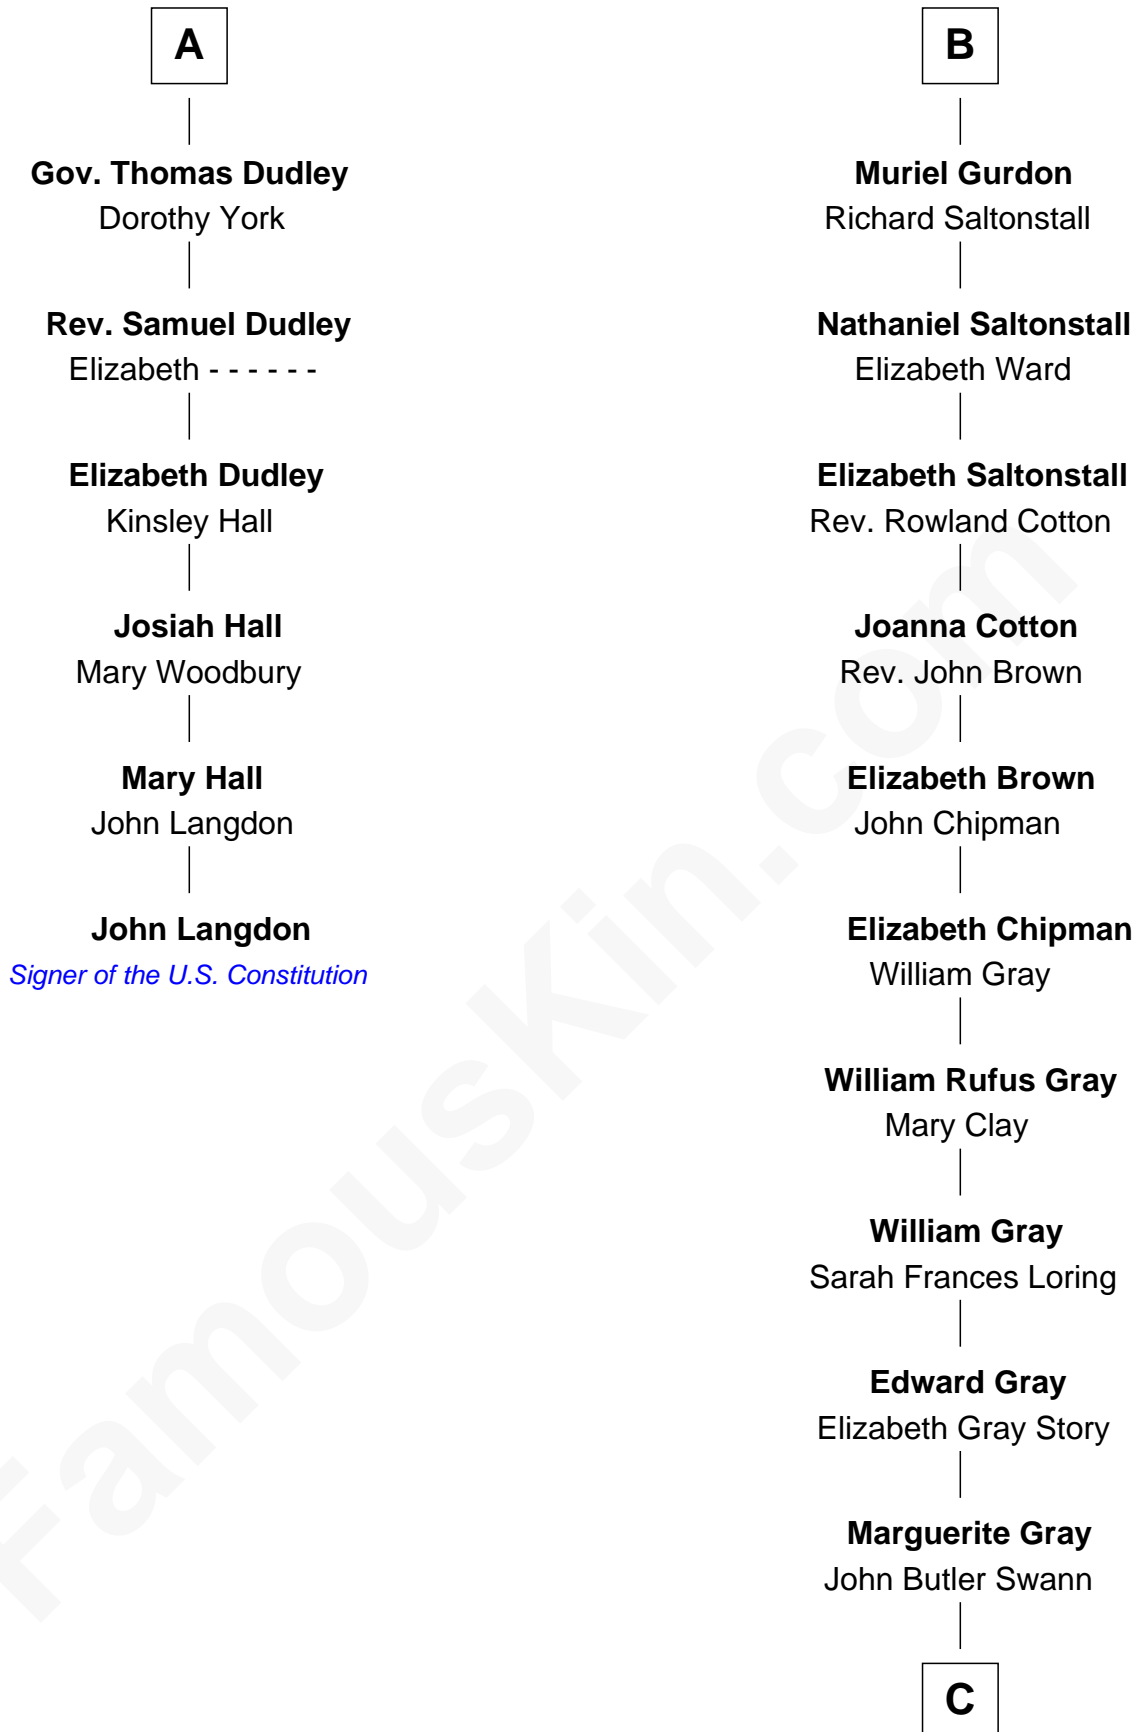

FamousKin.com Relationship Chart of

John Langdon

Signer of the U.S. Constitution

12th cousin 6 times removed of

Story Musgrave

NASA Astronaut

Sir Reynold Grey

Margaret de Ros

Margaret Grey
Sir William Bonville

William Bonville
Elizabeth Harington

William Bonville
Katherine Neville

Cecily Bonville
Thomas Grey

Cecily Grey
Sir John Sutton

Sir Henry Dudley
----- Ashton

Probable

Roger Dudley
Susanna Thorne

A

Sir John Grey
Constance de Holand

Alice Grey
Sir William Knyvet

Sir Edmund Knyvet
Eleanor Tyrrel

Edmund Knyvet
Jane Bouchier

John Knyvet
Agnes Harcourt

Abigail Knyvet
Martin Sedley

Muriel Sedley
Brampton Gurdon

B

C

Marguerite Swann

Percy Musgrave

Story Musgrave

NASA Astronaut

FamousKin.com