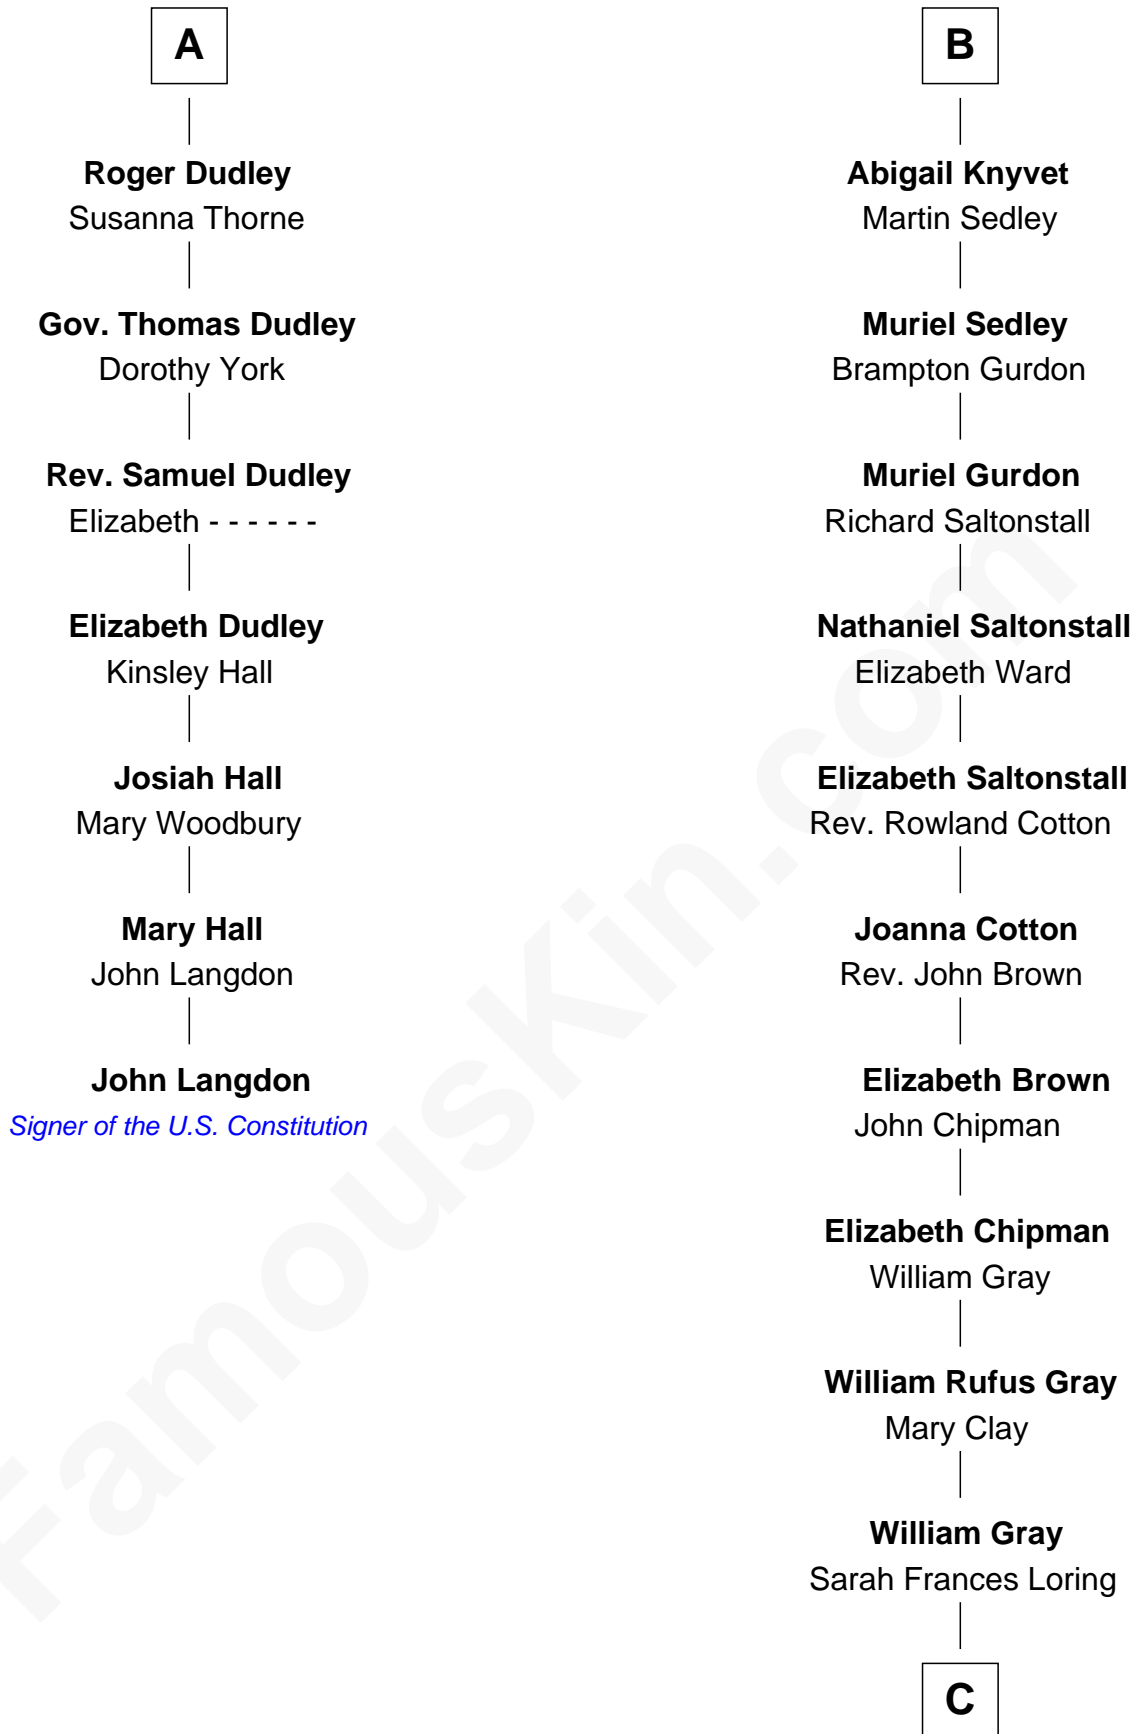

FamousKin.com Relationship Chart of

John Langdon

Signer of the U.S. Constitution

13th cousin 7 times removed of

Story Musgrave

NASA Astronaut

Richard Fitzalan
Eleanor Plantagenet

Alice Fitzalan
Sir Thomas de Holand

Sir Richard Fitzalan
Elizabeth de Bohun

Elizabeth Fitzalan
Sir Thomas Mowbray

Margaret Mowbray
Sir Robert Howard

Sir John Howard
Margaret Chedworth

Katherine Howard
Sir John Bouchier

Jane Bouchier
Edmund Knyvet

John Knyvet
Agnes Harcourt

B

C

Edward Gray

Elizabeth Gray Story

Marguerite Gray

John Butler Swann

Marguerite Swann

Percy Musgrave

Story Musgrave

NASA Astronaut