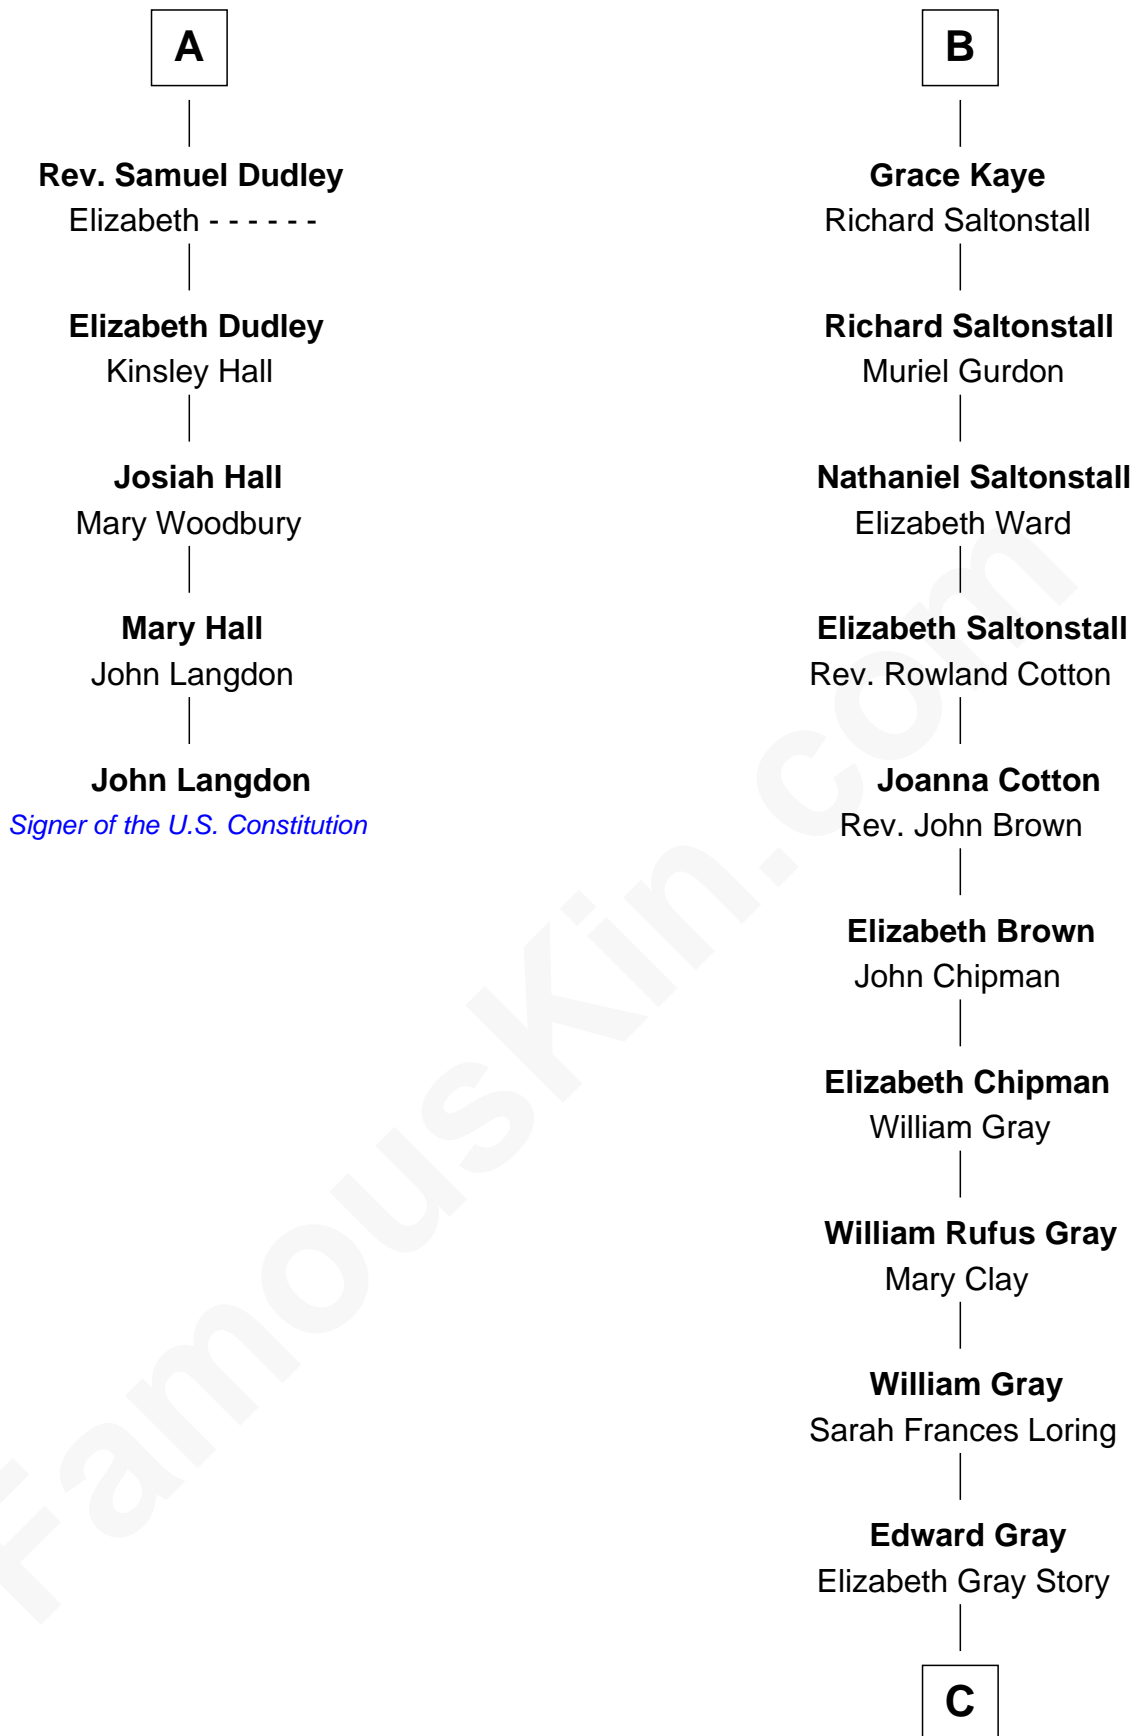

FamousKin.com Relationship Chart of

John Langdon

Signer of the U.S. Constitution

11th cousin 8 times removed of

Story Musgrave

NASA Astronaut

Sir Ralph Neville

Joan Beaufort

Katherine Neville
Sir Thomas Strangeways

Joan Strangeways
Sir William Willoughby

Cecily Willoughby
Sir Edward Sutton

Sir John Sutton
Cecily Grey

Sir Henry Dudley
----- Ashton

Probable

Roger Dudley
Susanna Thorne

Gov. Thomas Dudley
Dorothy York

A

Eleanor Neville
Sir Henry Percy

Sir Henry Percy
Eleanor Poynings

Margaret Percy
Sir William Gascoigne

Dorothy Gascoigne
Sir Ninian Markenfield

Alice Markenfield
Sir Robert Mauleverer

Dorothy Mauleverer
John Kaye

Robert Kaye
Anne Flower

B

C

Marguerite Gray
John Butler Swann

Marguerite Swann
Percy Musgrave

Story Musgrave
NASA Astronaut

FamousKin.com