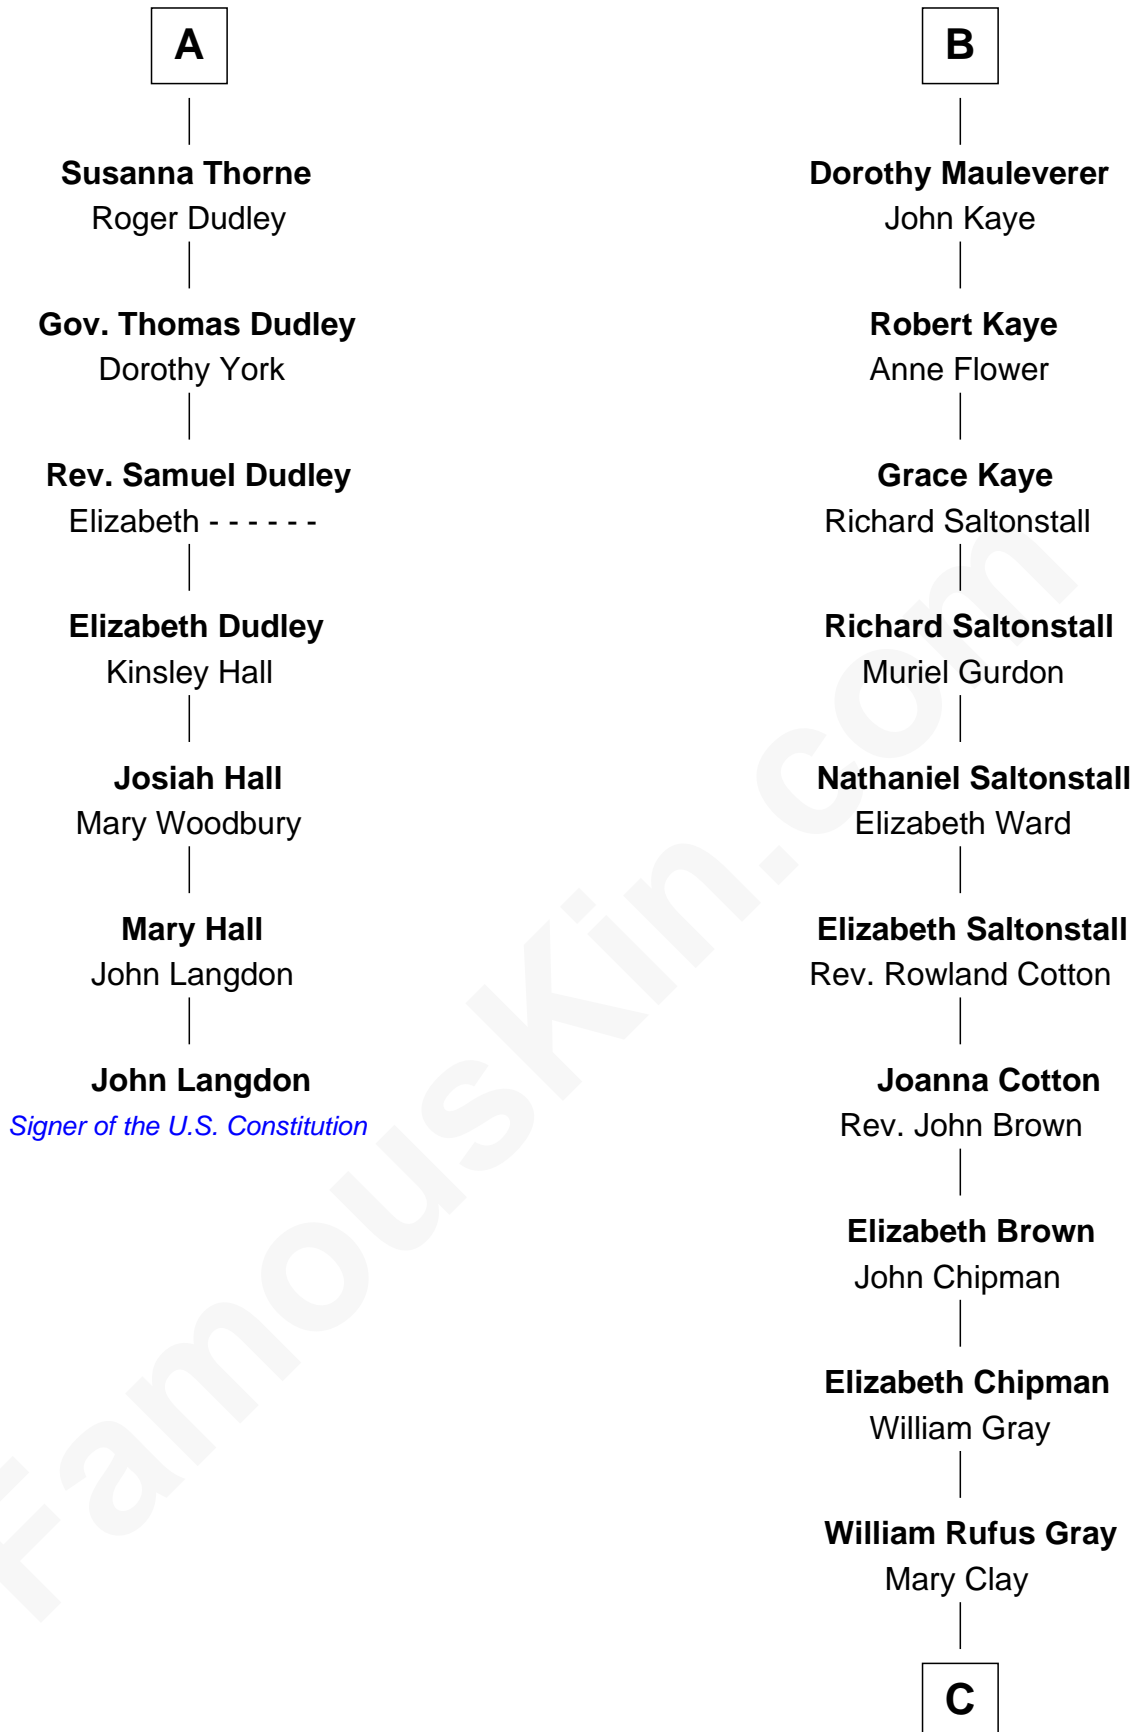

FamousKin.com Relationship Chart of

John Langdon

Signer of the U.S. Constitution

13th cousin 8 times removed of

Story Musgrave

NASA Astronaut

Sir John Grey

Avice Marmion

C

—
William Gray

Sarah Frances Loring

—
Edward Gray

Elizabeth Gray Story

—
Marguerite Gray

John Butler Swann

—
Marguerite Swann

Percy Musgrave

—
Story Musgrave

NASA Astronaut