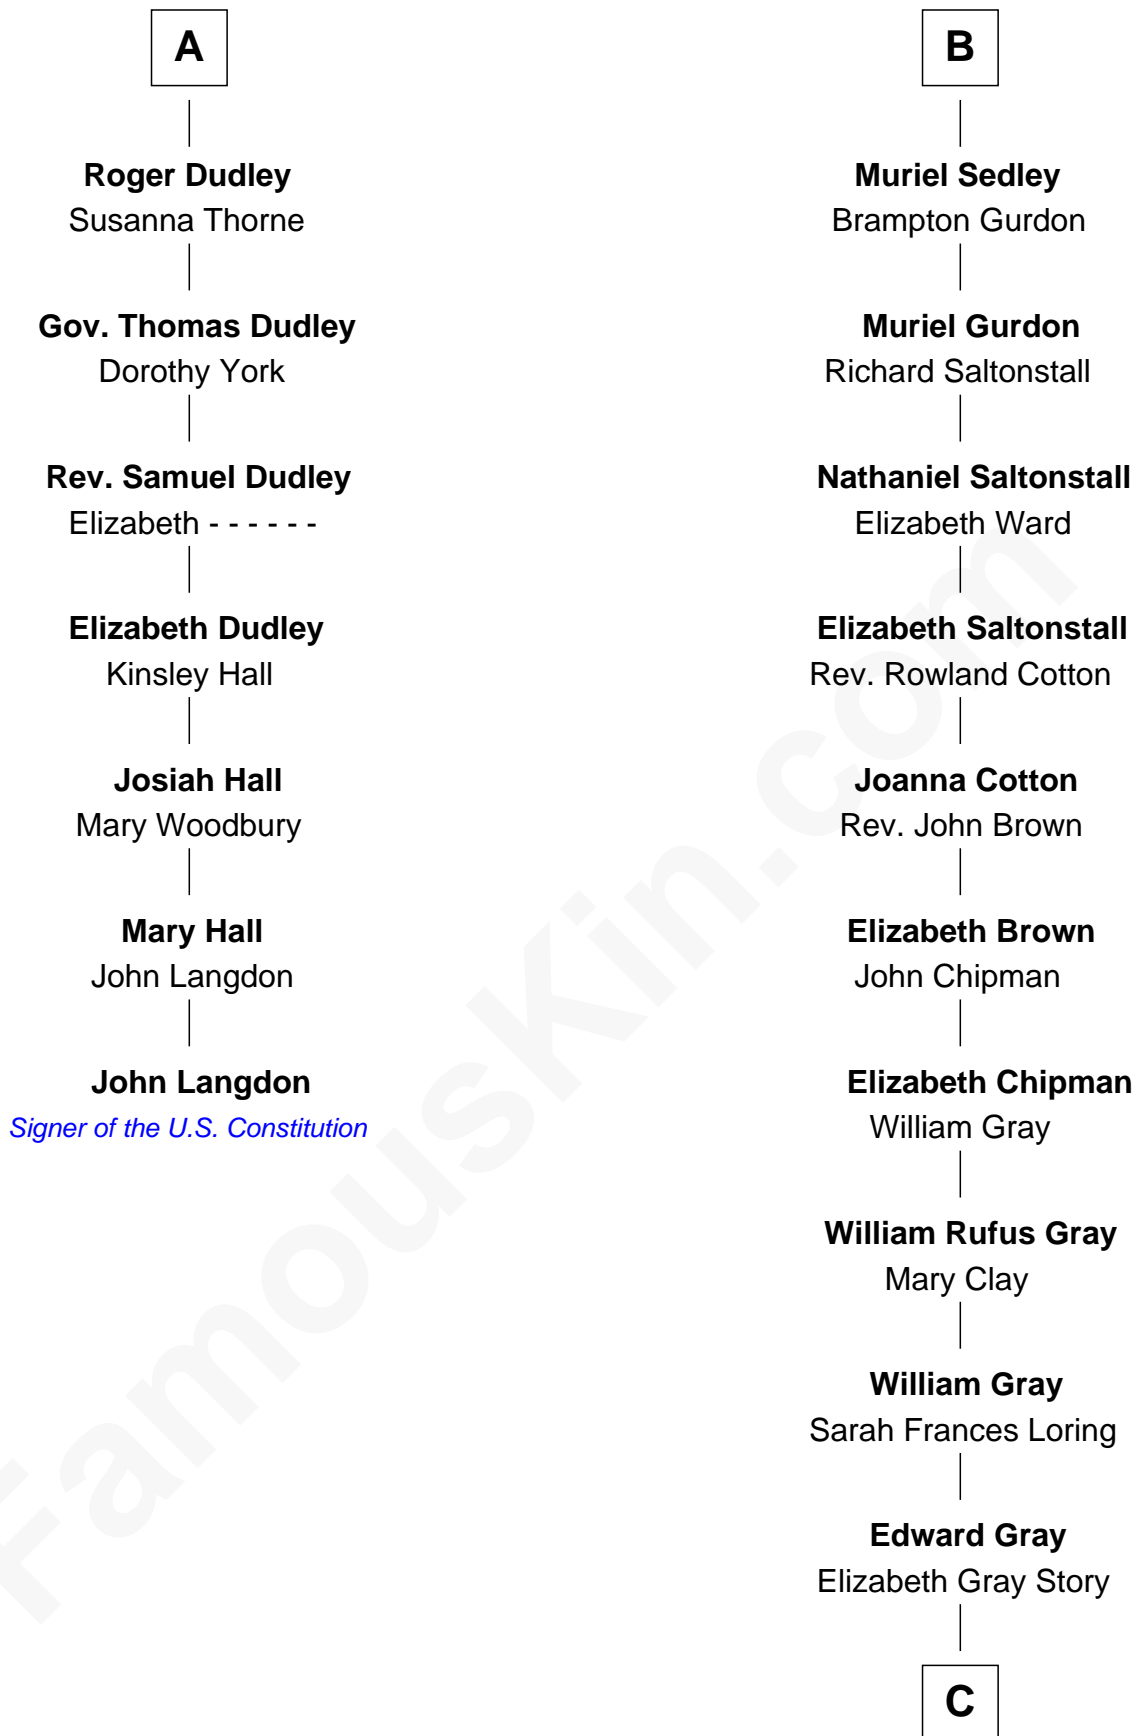

FamousKin.com Relationship Chart of

John Langdon

Signer of the U.S. Constitution

13th cousin 6 times removed of

Story Musgrave

NASA Astronaut

Thomas Holand
Joan Plantagenet

Sir Thomas de Holand

Elizabeth of Lancaster

Constance de Holand

Sir John Grey

Alice Grey

Sir William Knyvet

Sir Edmund Knyvet

Eleanor Tyrrel

Edmund Knyvet

Jane Bouchier

John Knyvet

Agnes Harcourt

Abigail Knyvet

Martin Sedley

B

C

Marguerite Gray
John Butler Swann

Marguerite Swann
Percy Musgrave

Story Musgrave
NASA Astronaut

FamousKin.com