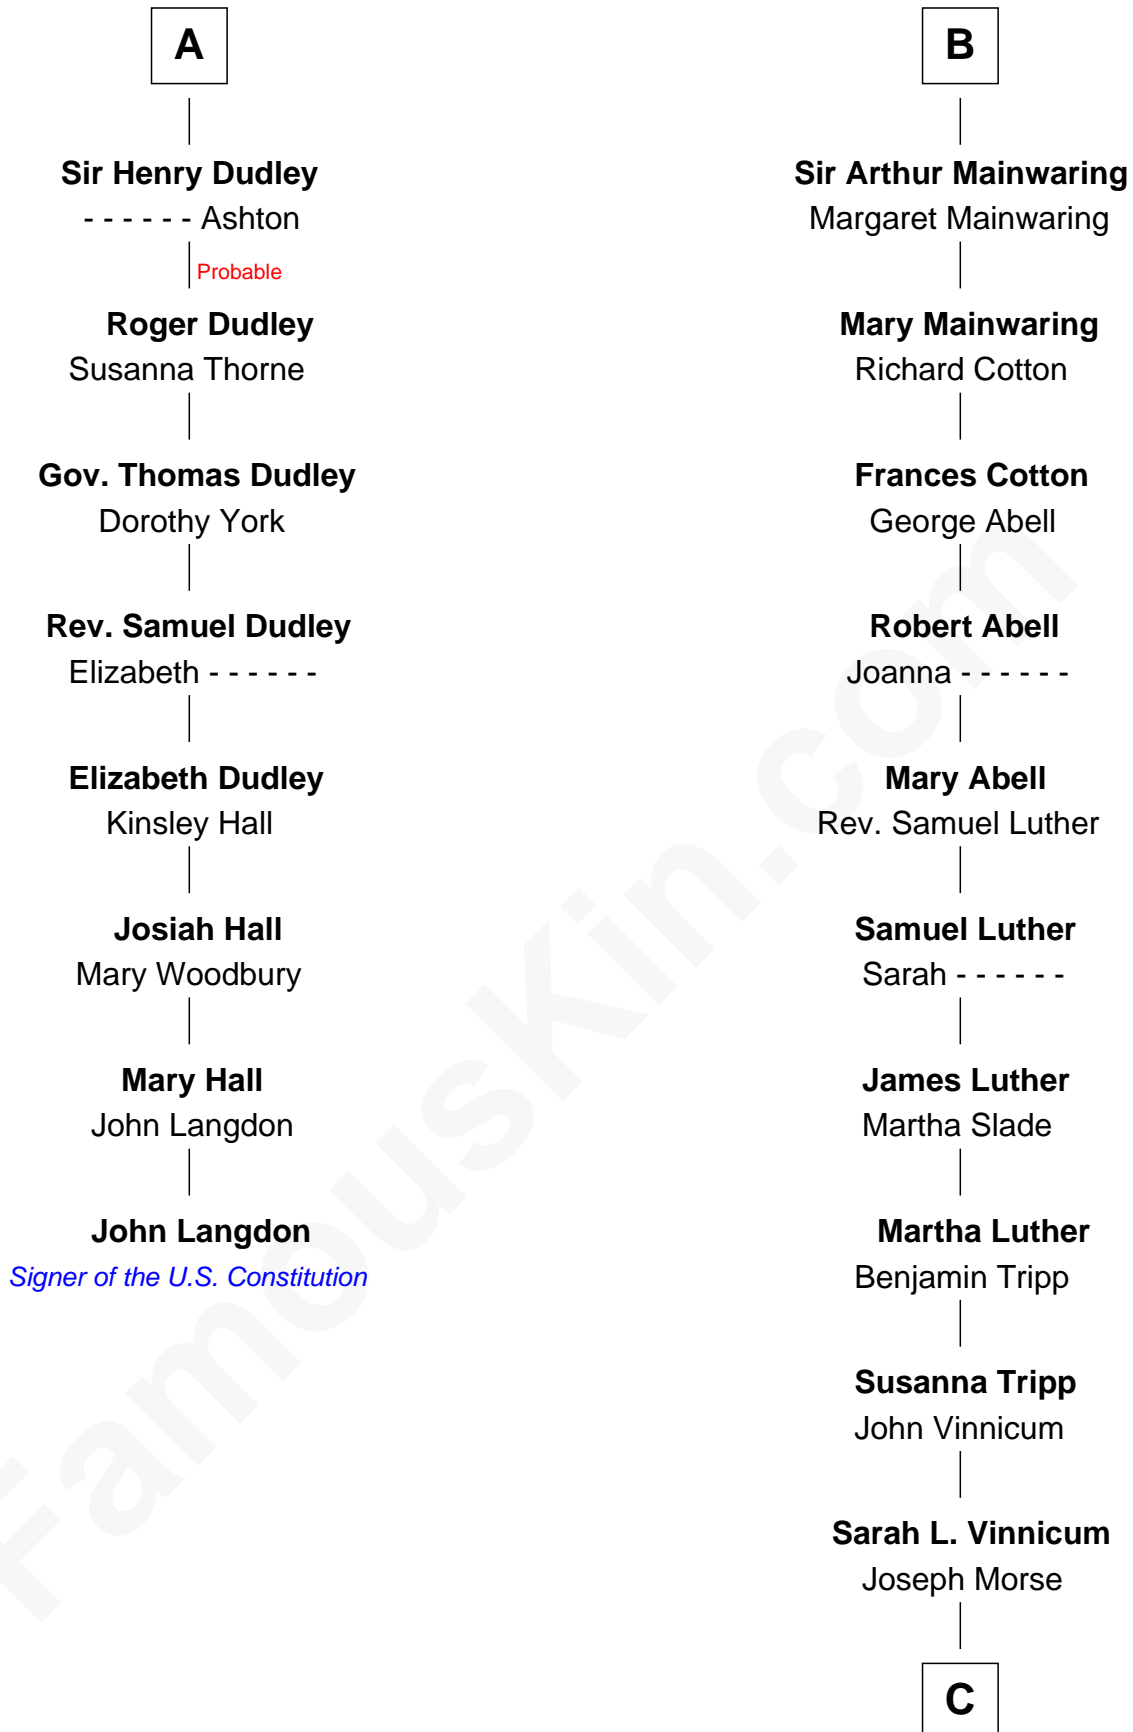

FamousKin.com Relationship Chart of

John Langdon

Signer of the U.S. Constitution

14th cousin 5 times removed of

Lizzie Borden

Accused Murderess

Sir William de Ros
Margery de Badlesmere

Thomas de Ros
Beatrice de Stafford

Margaret de Ros
Sir Reynold Grey

Margaret Grey
Sir William Bonville

William Bonville
Elizabeth Harington

William Bonville
Katherine Neville

Cecily Bonville
Thomas Grey

Cecily Grey
Sir John Sutton

A

Maud de Roos
John de Welles

Anne de Welles
James Butler

James Butler
Joan Beauchamp

Elizabeth Butler
John Talbot

Ann Talbot
Sir Henry Vernon

Elizabeth Vernon
Sir Robert Corbet

Dorothy Corbet
Sir Richard Mainwaring

B

C

Anthony Morse

Rhoda Morrison

Sarah Anthony Morse

Andrew Jackson Borden

Lizzie Borden

Accused Murderess

FamousKin.com