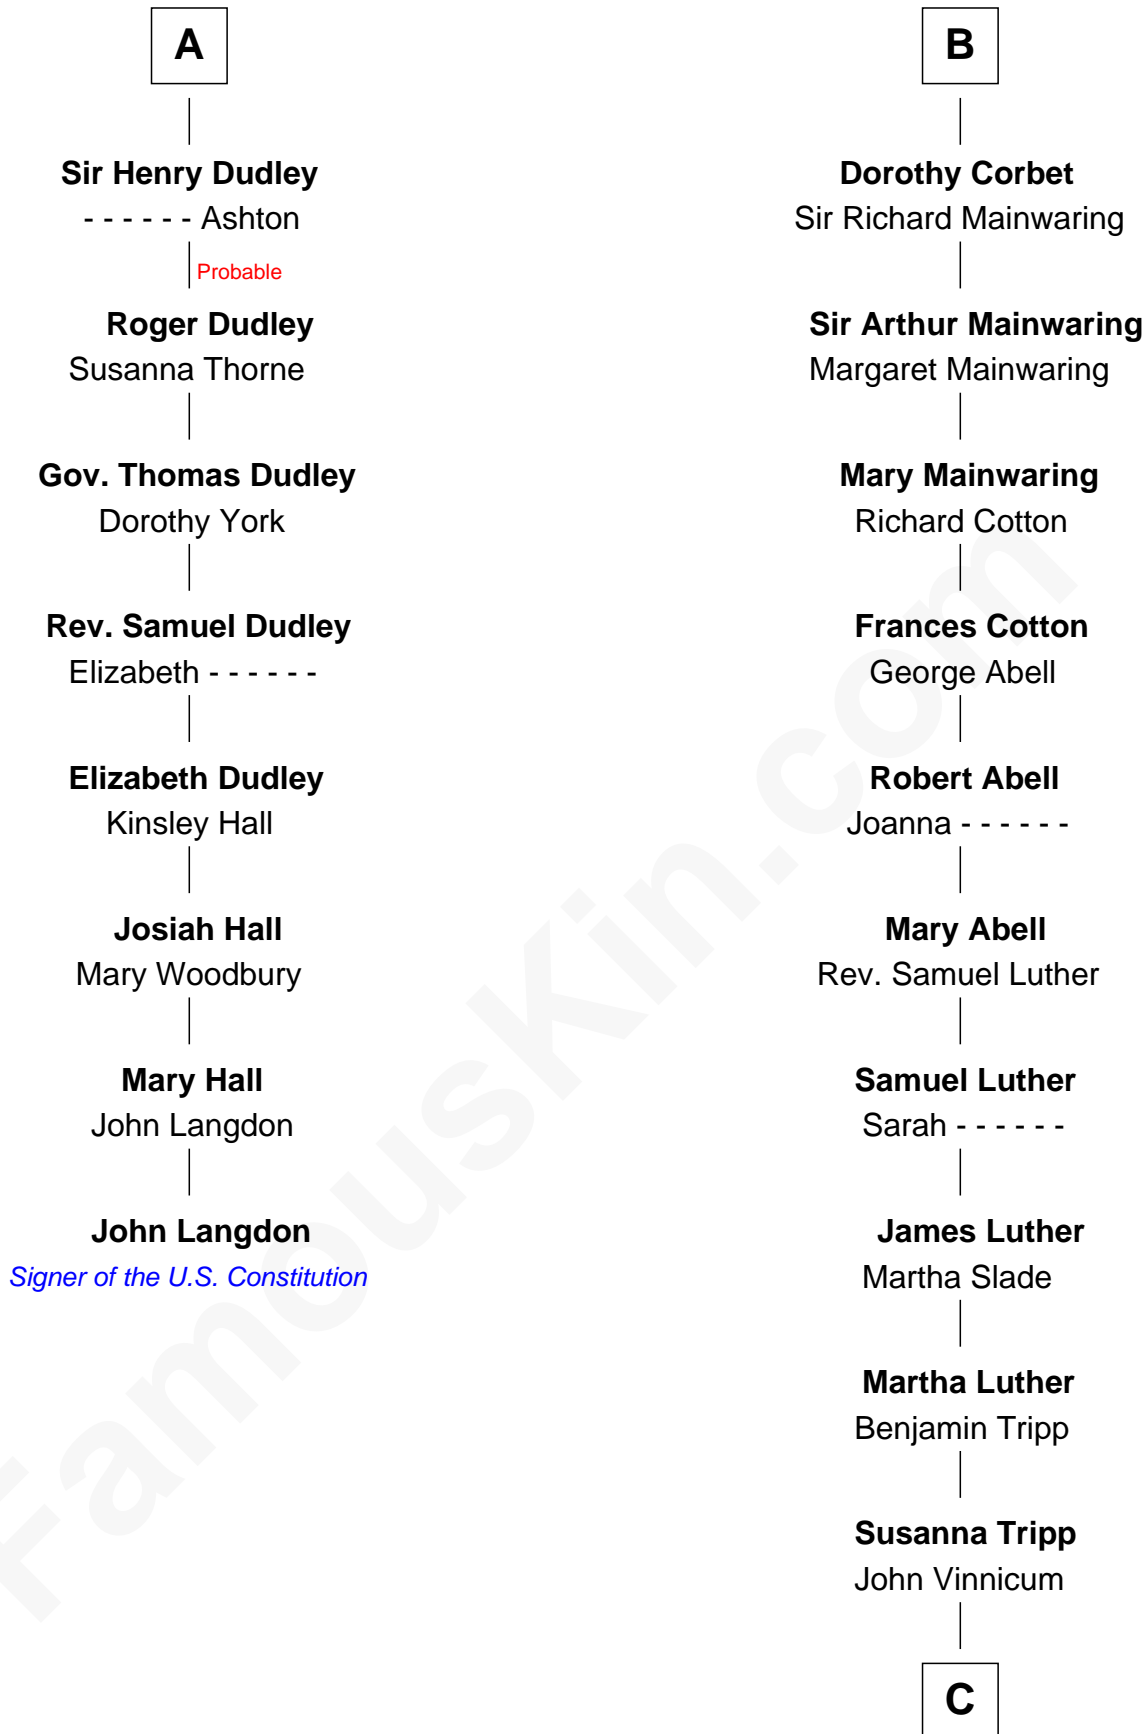

# FamousKin.com Relationship Chart of

**John Langdon**

*Signer of the U.S. Constitution*

14th cousin 6 times removed of

**Lizzie Borden**

*Accused Murderess*

**Ralph de Stafford**  
Margaret de Audley

**Beatrice de Stafford**

**Robert de Ferrers**

Margaret Despencer

**Sir Edmund Ferrers**

Ellen Roche

**Sir William Ferrers**

Elizabeth Belknap

**Anne Ferrers**

Sir Walter Devereux

**Elizabeth Devereux**

Sir Richard Corbet

**Sir Robert Corbet**

Elizabeth Vernon

**B**

**C**

—  
**Sarah L. Vinnicum**

Joseph Morse

—  
**Anthony Morse**

Rhoda Morrison

—  
**Sarah Anthony Morse**

Andrew Jackson Borden

—  
**Lizzie Borden**

*Accused Murderess*

FamousKin.com