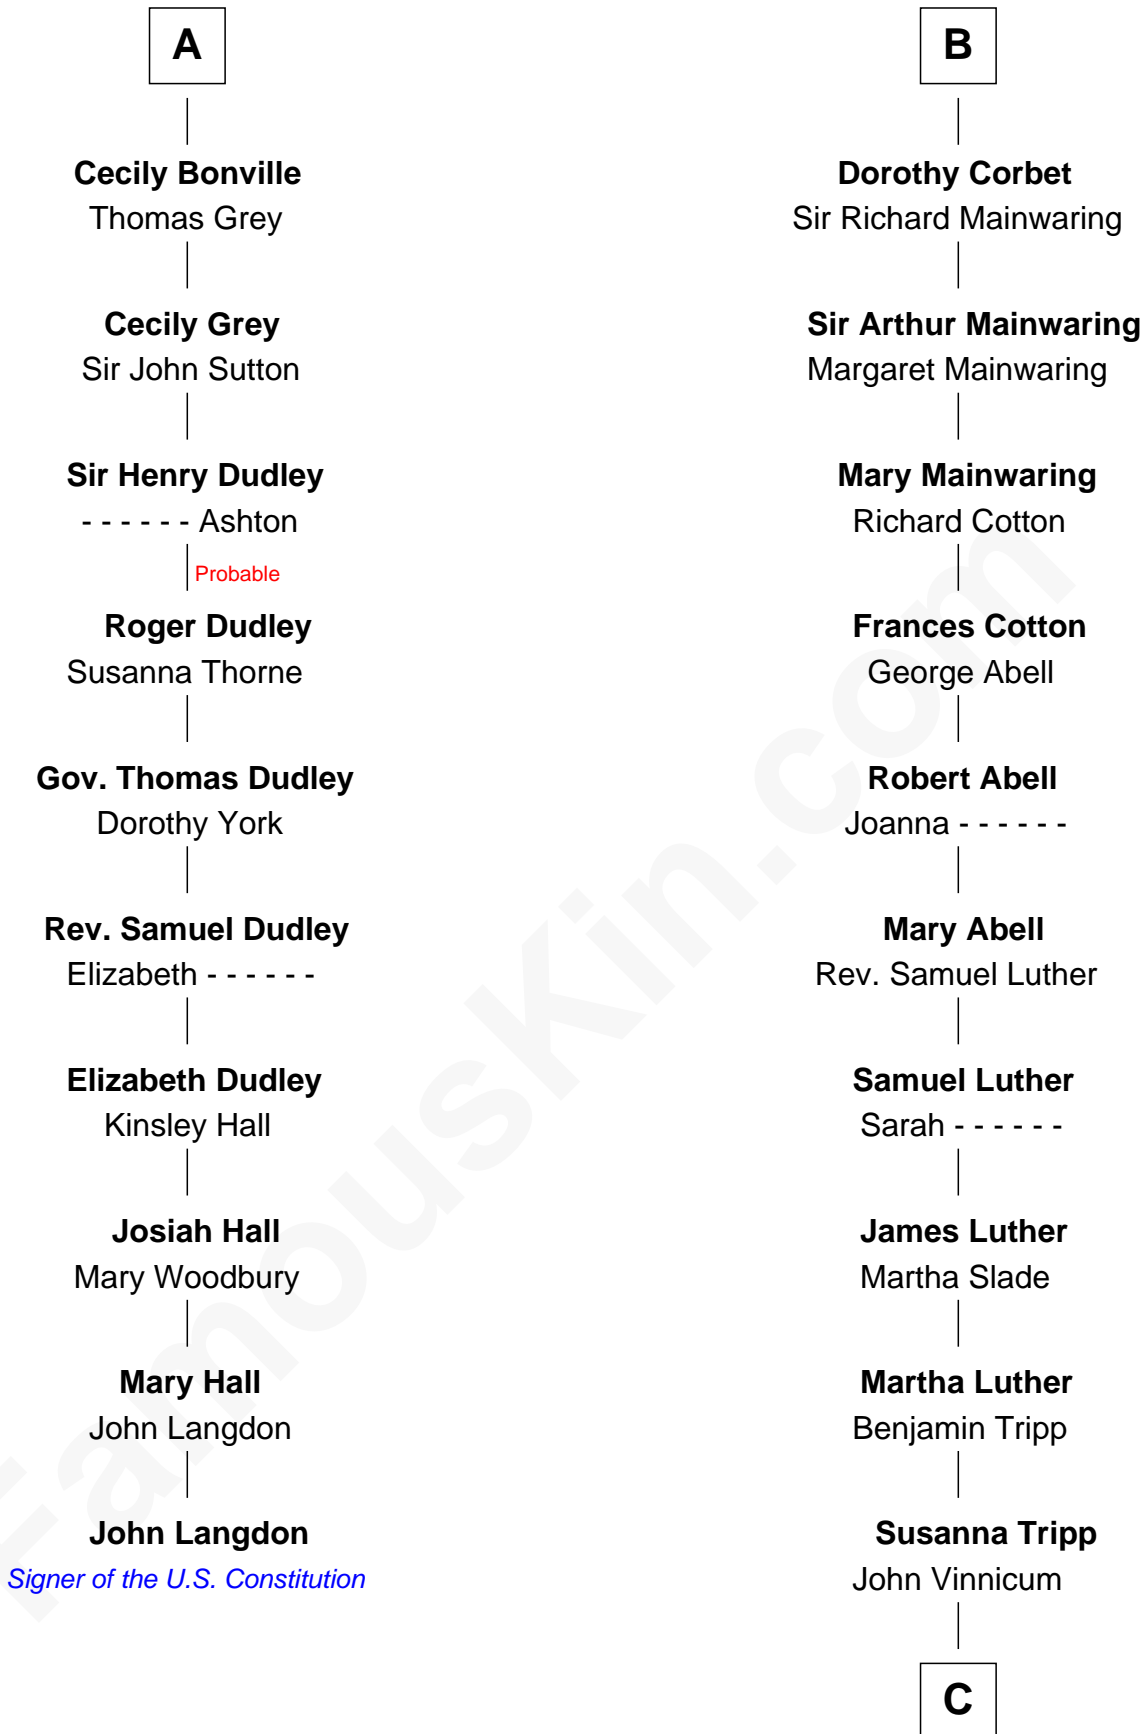

FamousKin.com Relationship Chart of

John Langdon

Signer of the U.S. Constitution

16th cousin 4 times removed of

Lizzie Borden

Accused Murderess

Sir Richard de Burgh

Margaret - - - - -

C

—
Sarah L. Vinnicum

Joseph Morse

—
Anthony Morse

Rhoda Morrison

—
Sarah Anthony Morse

Andrew Jackson Borden

—
Lizzie Borden

Accused Murderess

FamousKin.com