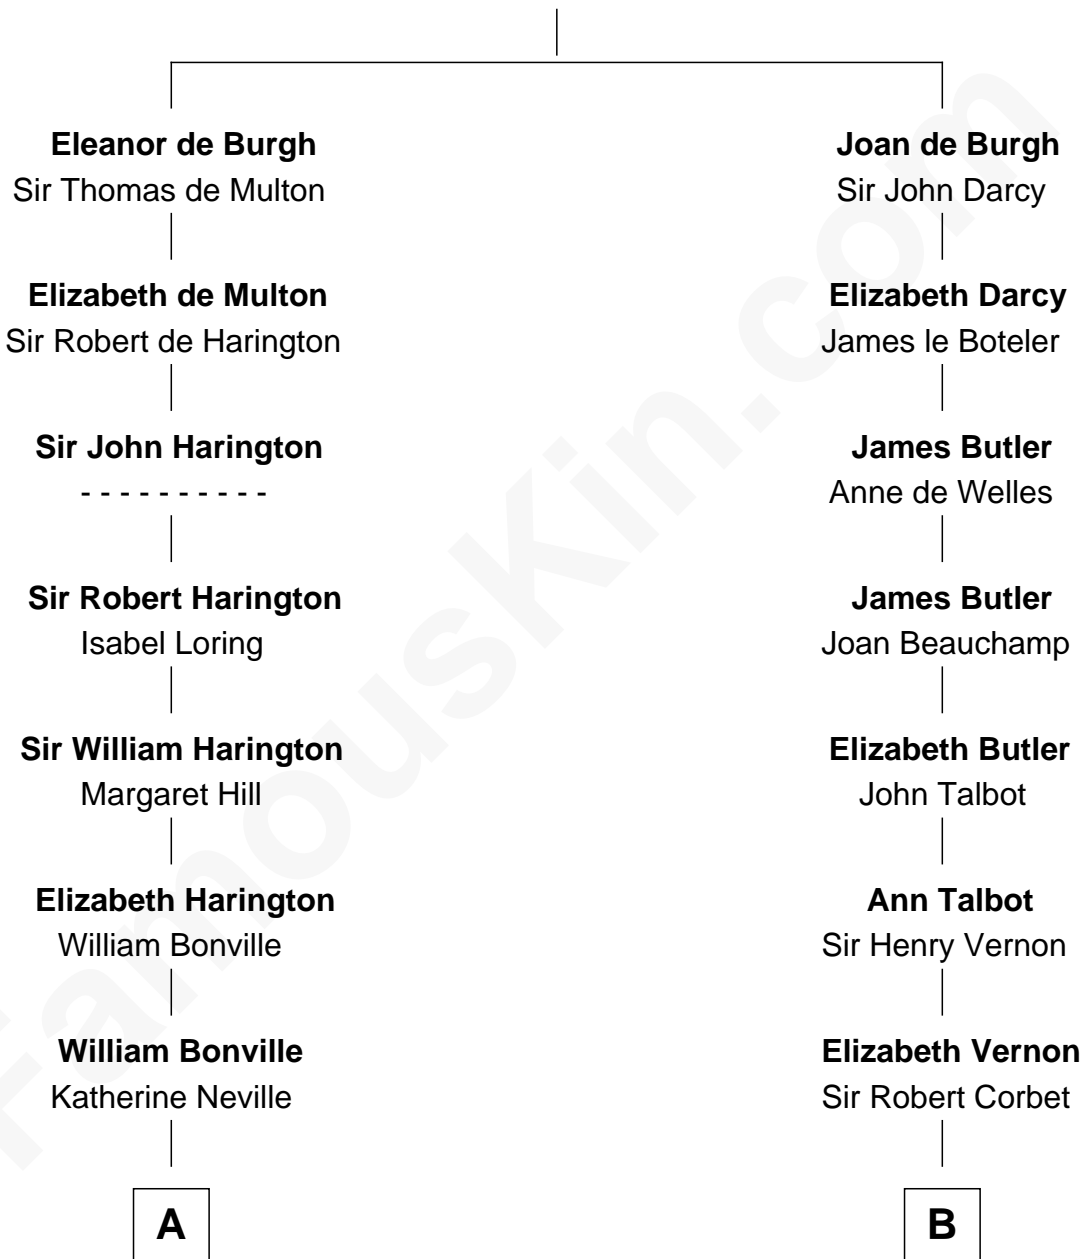

FamousKin.com Relationship Chart of

John Langdon

Signer of the U.S. Constitution

16th cousin 4 times removed of

Lizzie Borden

Accused Murderess

Sir Richard de Burgh

Margaret - - - - -

C

—
Sarah L. Vinnicum

Joseph Morse

—
Anthony Morse

Rhoda Morrison

—
Sarah Anthony Morse

Andrew Jackson Borden

—
Lizzie Borden

Accused Murderess

FamousKin.com