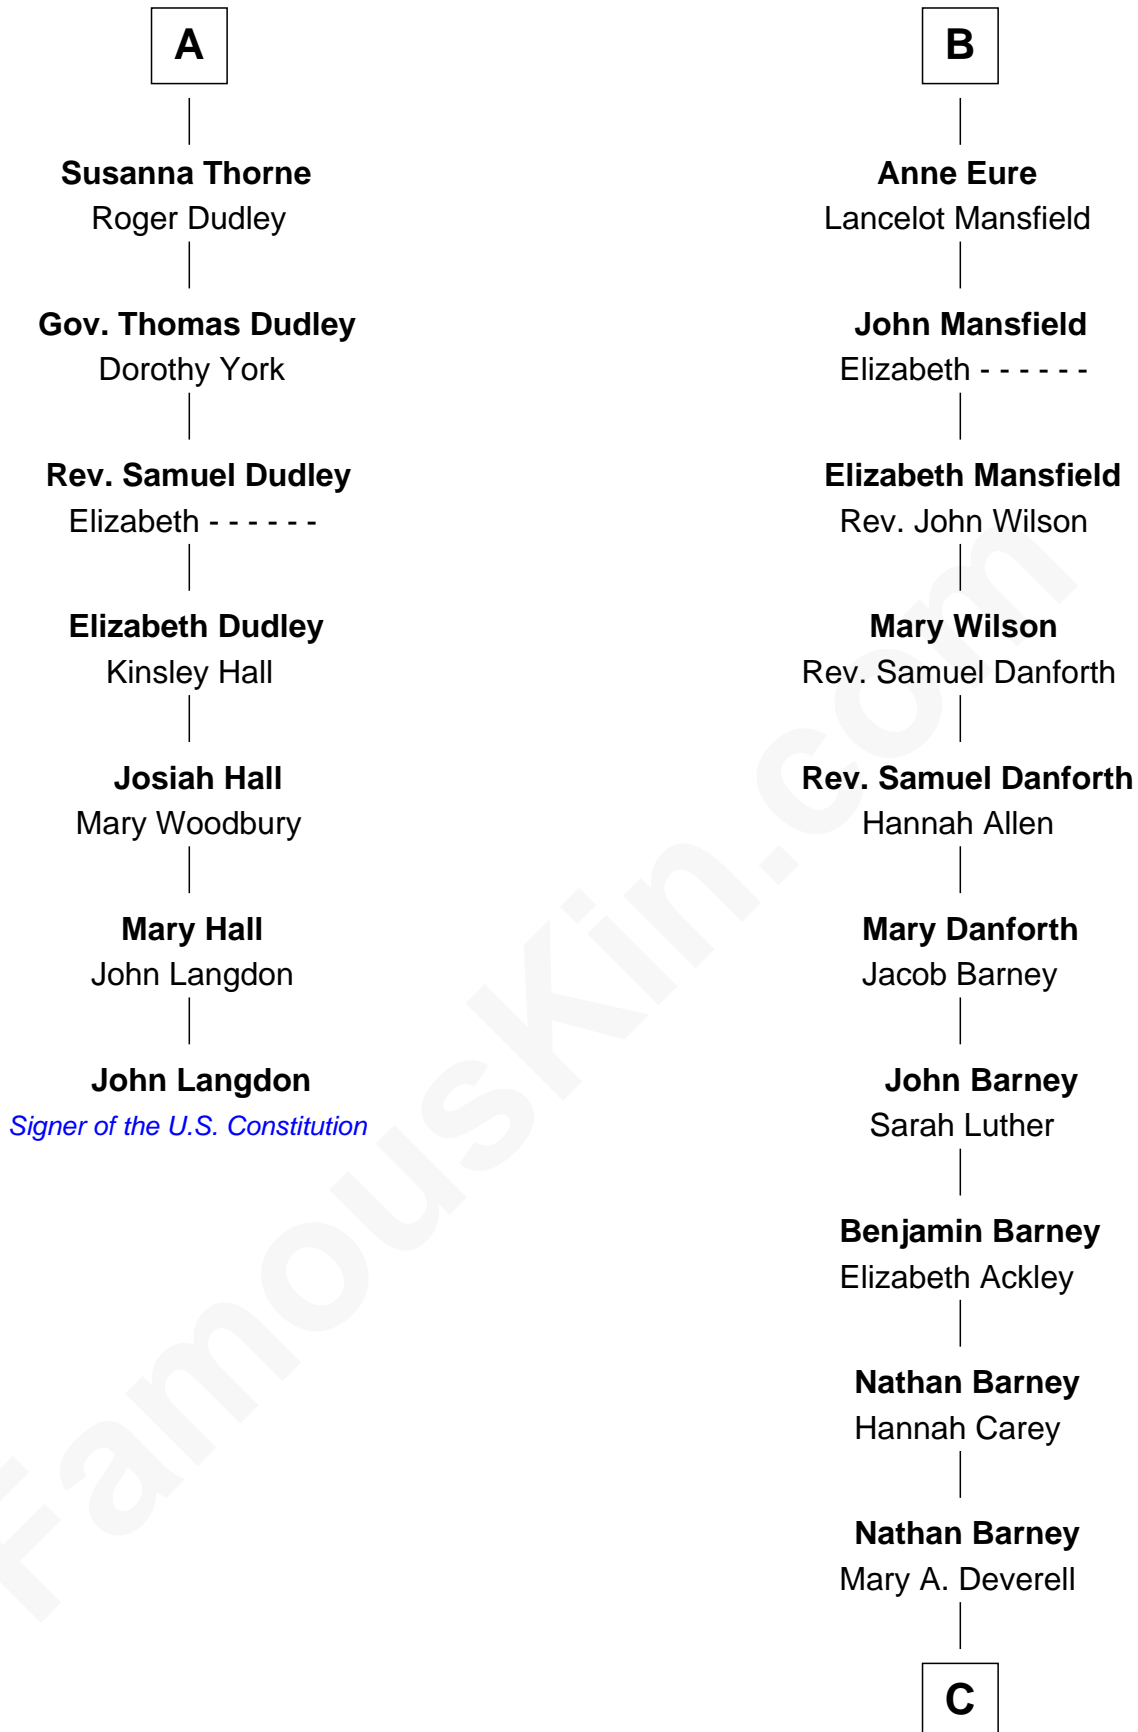

FamousKin.com

Relationship Chart of

John Langdon

Signer of the U.S. Constitution

13th cousin 6 times removed of

Elizabeth Montgomery

TV Actress - "Bewitched"

Sir John Grey

Avice Marmion

C

—
Mary Weed Barney
Henry Montgomery

—
Henry Montgomery
Elizabeth Bryan Allen

—
Elizabeth Montgomery
TV Actress - "Bewitched"

FamousKin.com