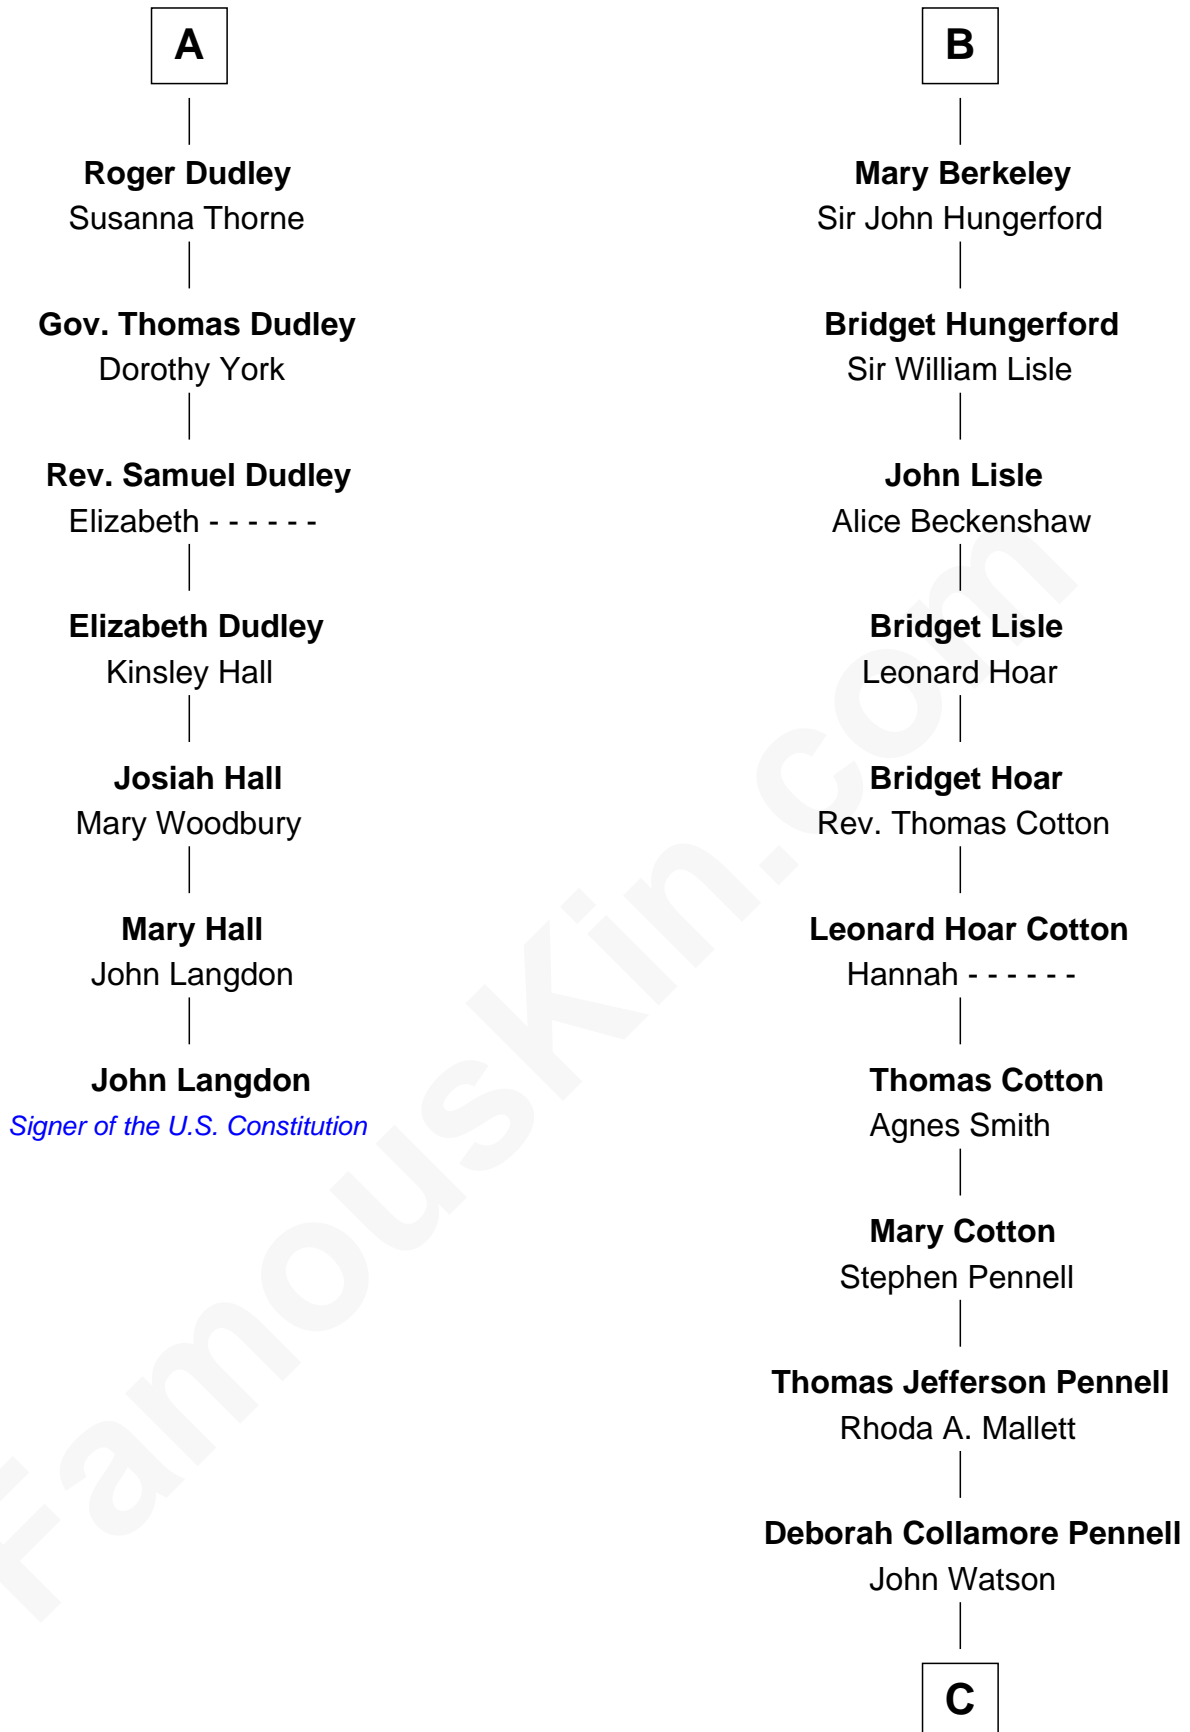

FamousKin.com Relationship Chart of

John Langdon

Signer of the U.S. Constitution

13th cousin 7 times removed of

Warren Buffett

Chairman & CEO, Berkshire Hathaway

C

—
Susan Ann Watson

Ford Bela Barber

—
Stella Frances Barber

John Ammon Stahl

—
Leila Stahl

Howard Homan Buffett

—
Warren Buffett

Chairman & CEO, Berkshire Hathaway

FamousKin.com