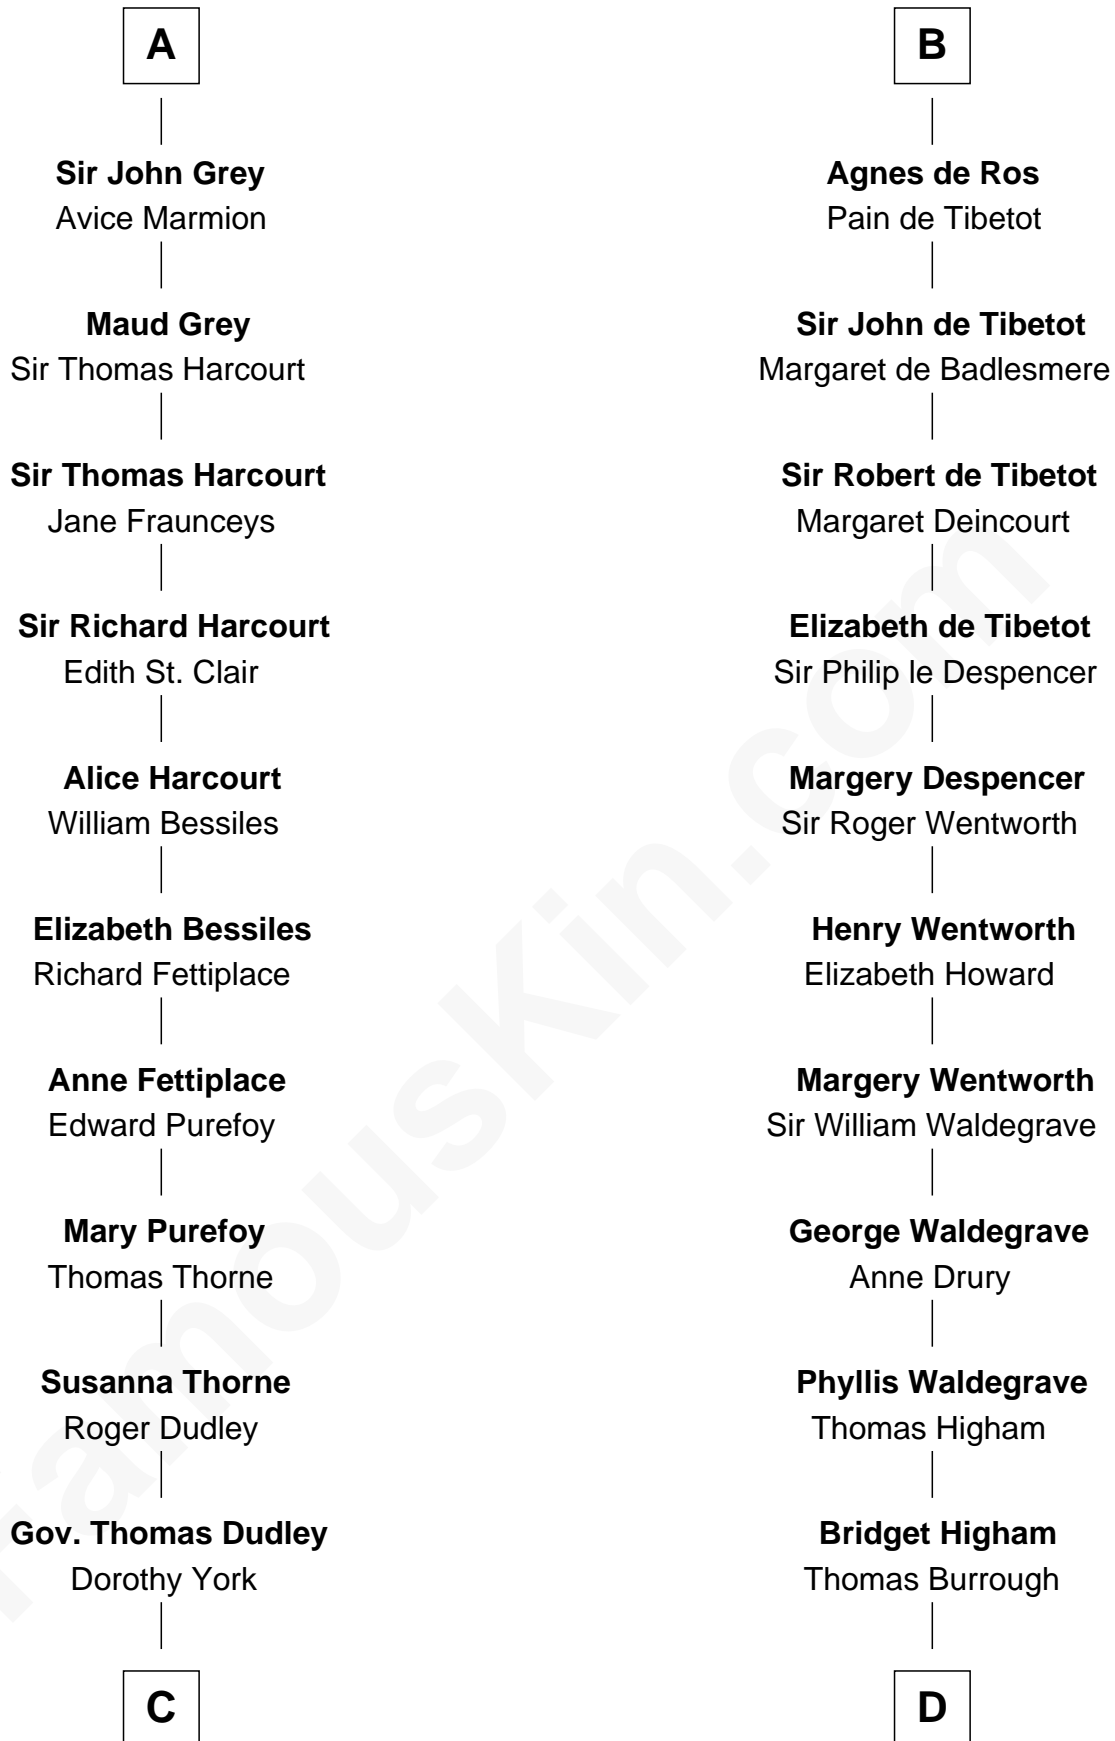

### John Langdon

*Signer of the U.S. Constitution*

19th cousin 2 times removed of

### Rev. George Burroughs

*Executed for Witchcraft, Salem 1692*

**Gilbert Crispin**

-----

**C**

**Rev. Samuel Dudley**

Elizabeth - - - - -

**Elizabeth Dudley**

Kinsley Hall

**Josiah Hall**

Mary Woodbury

**Mary Hall**

John Langdon

**John Langdon**

*Signer of the U.S. Constitution*

**D**