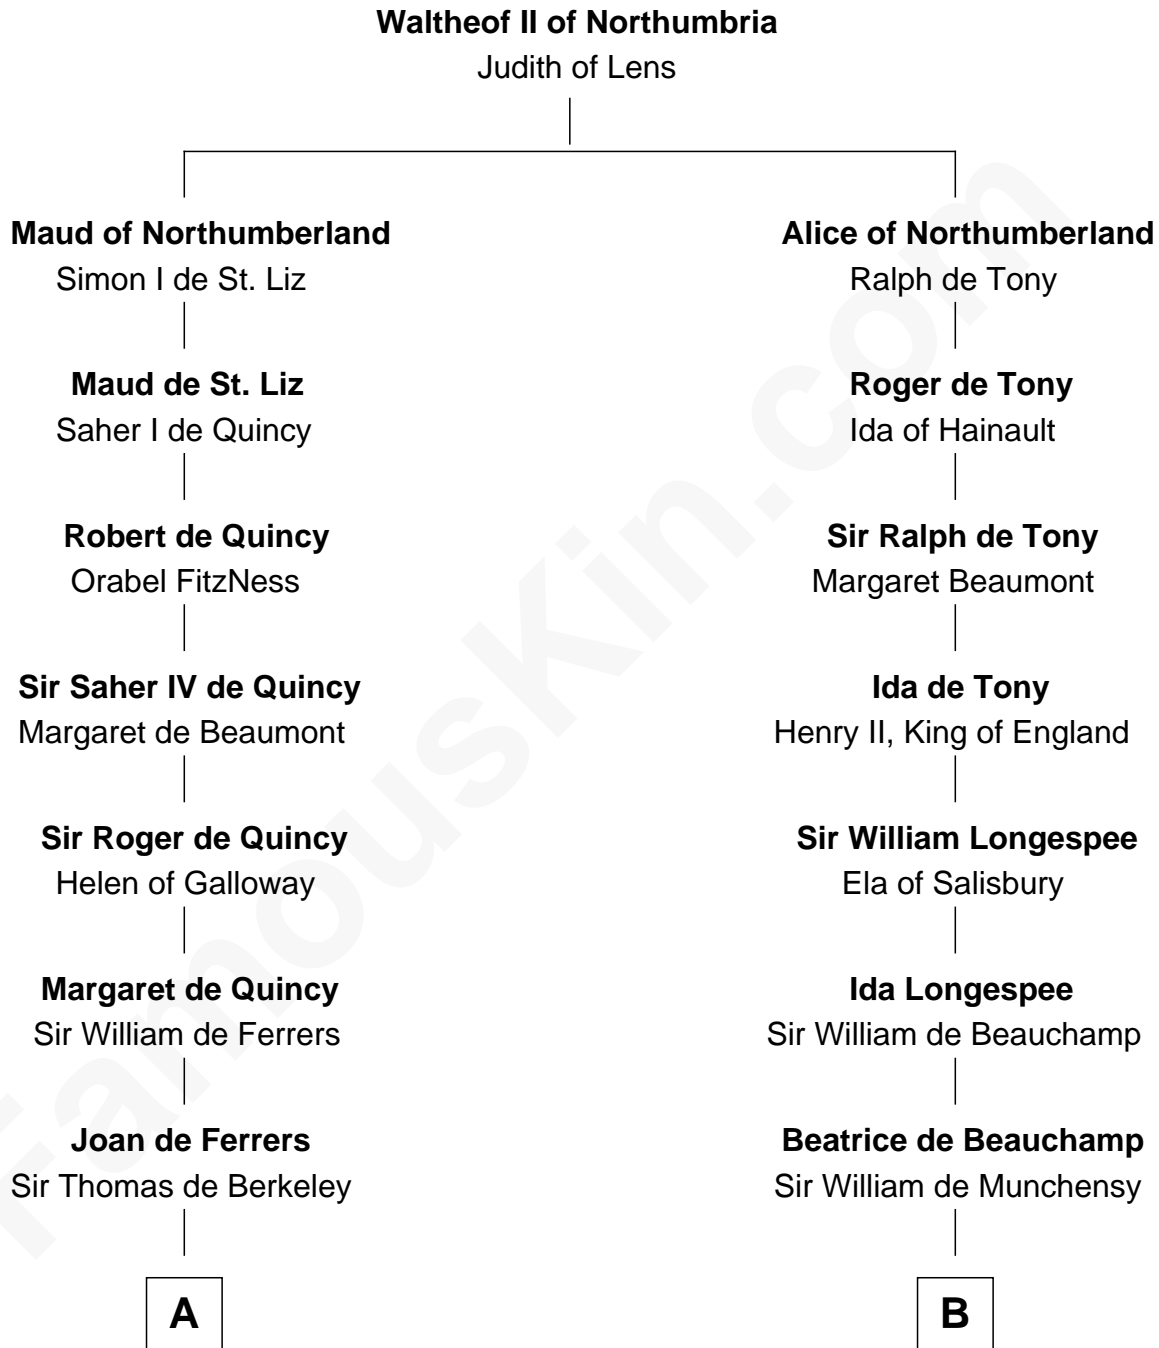

FamousKin.com

Relationship Chart of

John Langdon

Signer of the U.S. Constitution

19th cousin 2 times removed of

Rev. George Burroughs

Executed for Witchcraft, Salem 1692

C

Salem Witch Trials 1692

FamousKin.com