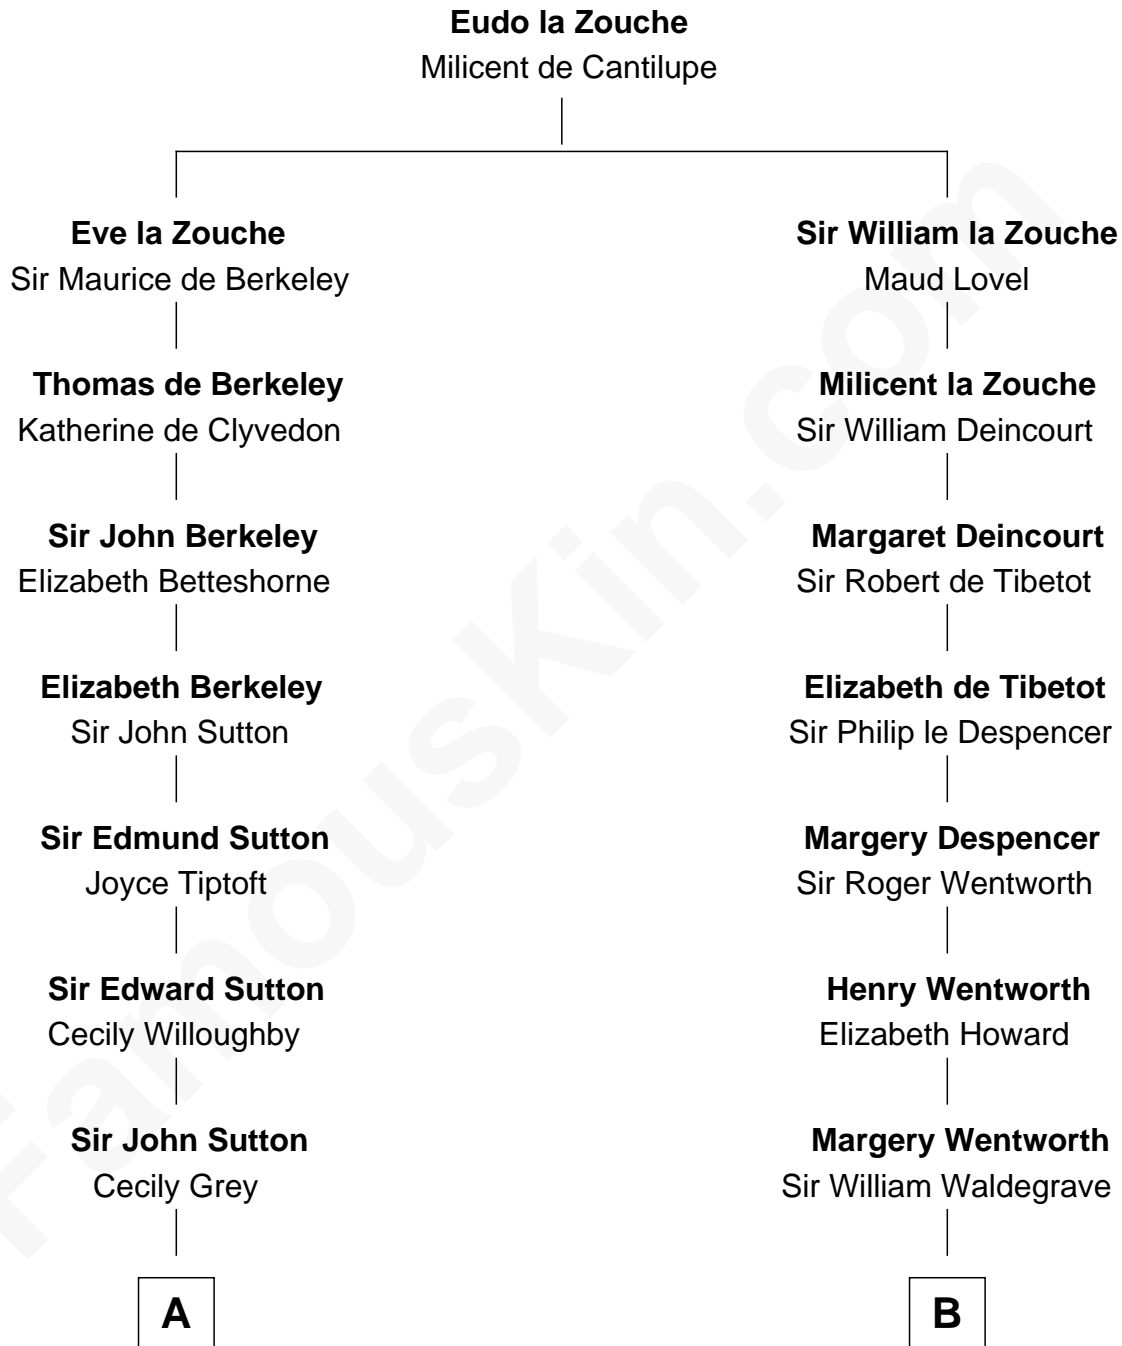

FamousKin.com

Relationship Chart of

John Langdon

Signer of the U.S. Constitution

12th cousin 2 times removed of

Rev. George Burroughs

Executed for Witchcraft, Salem 1692

A

Sir Henry Dudley

----- Ashton

Probable

Roger Dudley

Susanna Thorne

Gov. Thomas Dudley

Dorothy York

Rev. Samuel Dudley