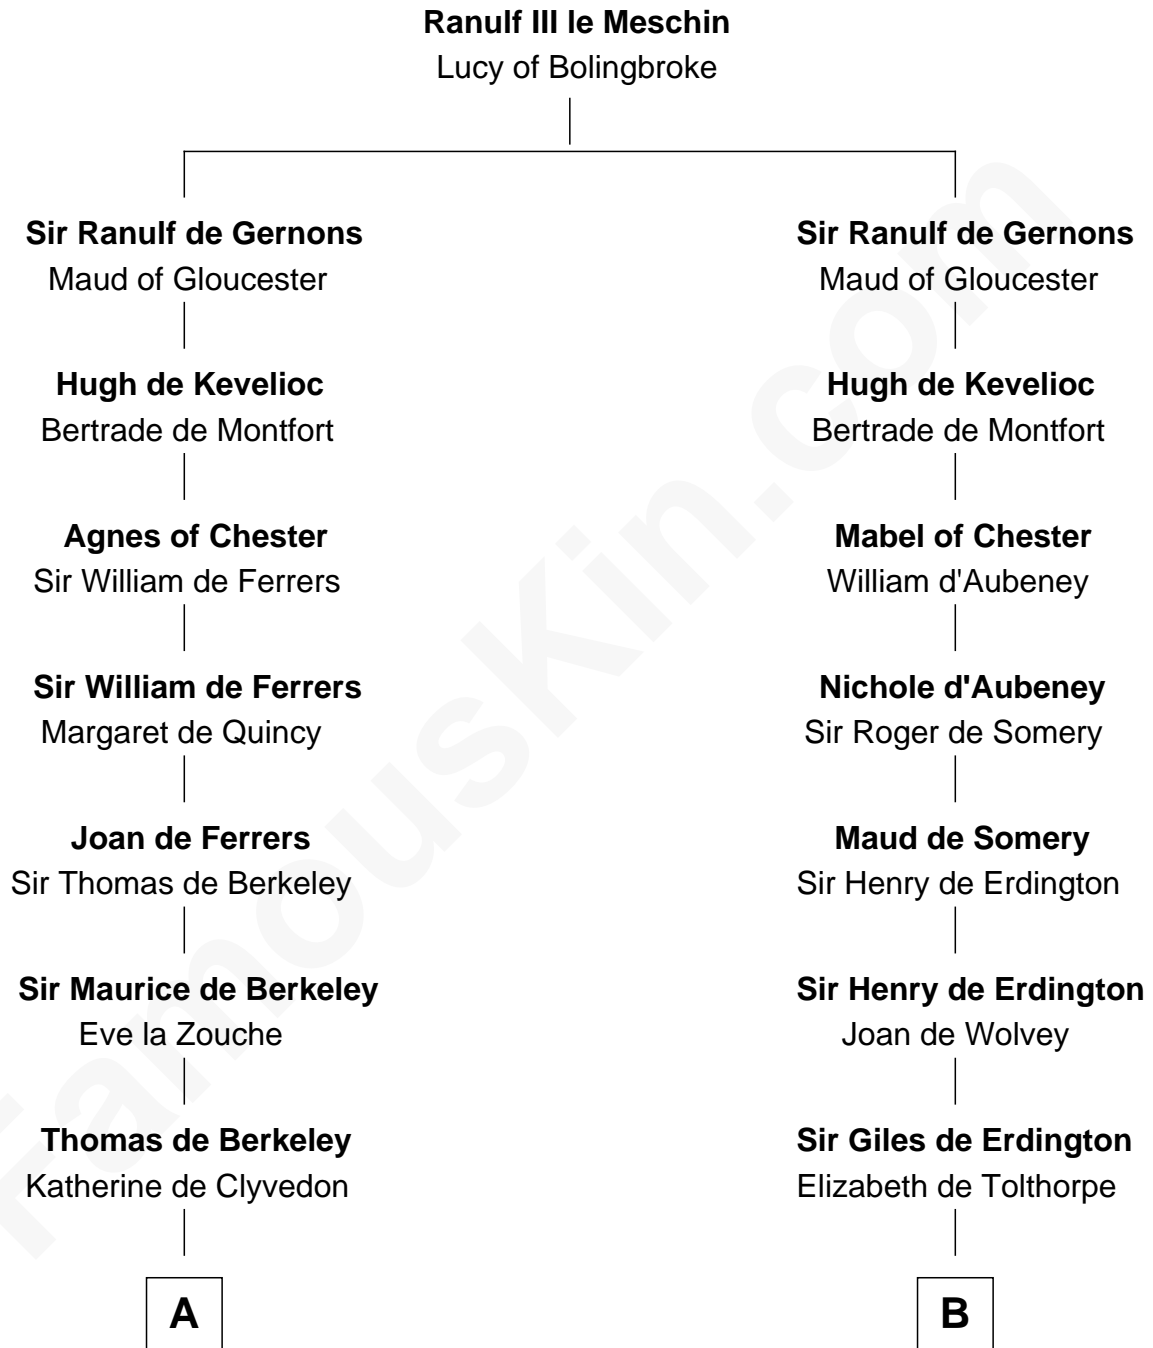

FamousKin.com

Relationship Chart of

John Langdon

Signer of the U.S. Constitution

19th cousin 2 times removed of

John Davis

14th and 17th Governor of Massachusetts

C

—
Josiah Hall

Mary Woodbury

—
Mary Hall

John Langdon

—
John Langdon

Signer of the U.S. Constitution

D

—
Martha Wright