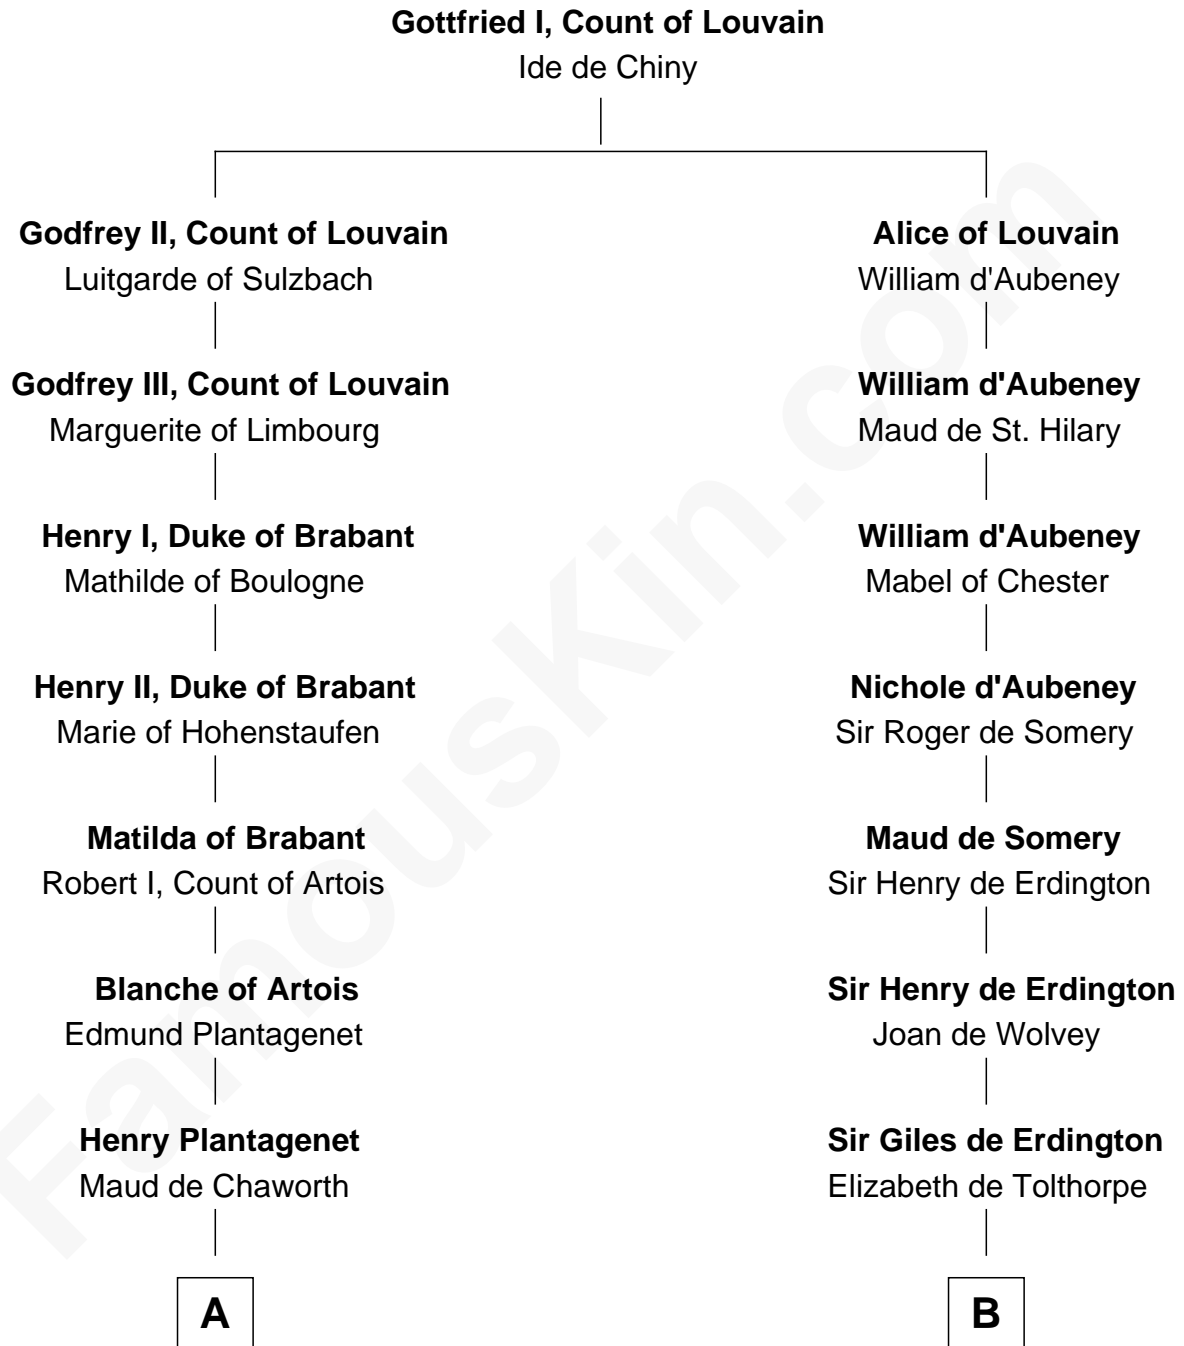

FamousKin.com Relationship Chart of

John Langdon

Signer of the U.S. Constitution

21st cousin of

John Davis

14th and 17th Governor of Massachusetts

C

Rev. Samuel Dudley

Elizabeth - - - - -

Elizabeth Dudley

Kinsley Hall

Josiah Hall

Mary Woodbury

Mary Hall

John Langdon

John Langdon