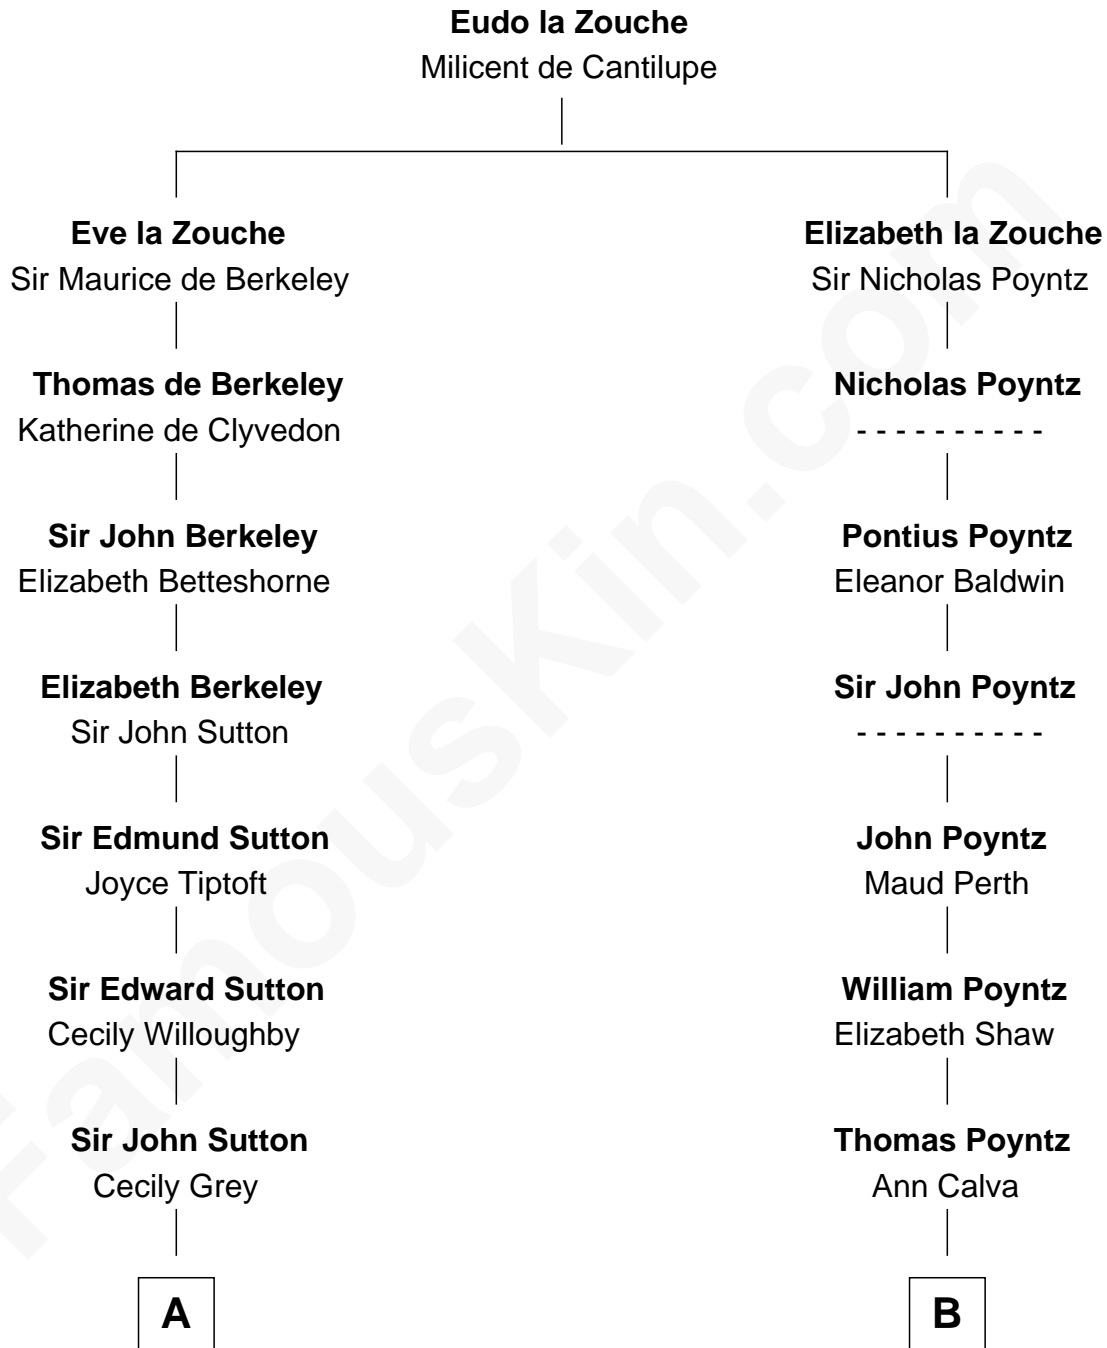

FamousKin.com

Relationship Chart of

John Langdon

Signer of the U.S. Constitution

14th cousin 6 times removed of

Truman Capote

Author of In Cold Blood

C

John Brewer Knox
Lula Margaret Dinkins

Mabel Knox
Archulus Persons

Archulus Persons
Lillie May Faulk

Truman Capote
Author of In Cold Blood