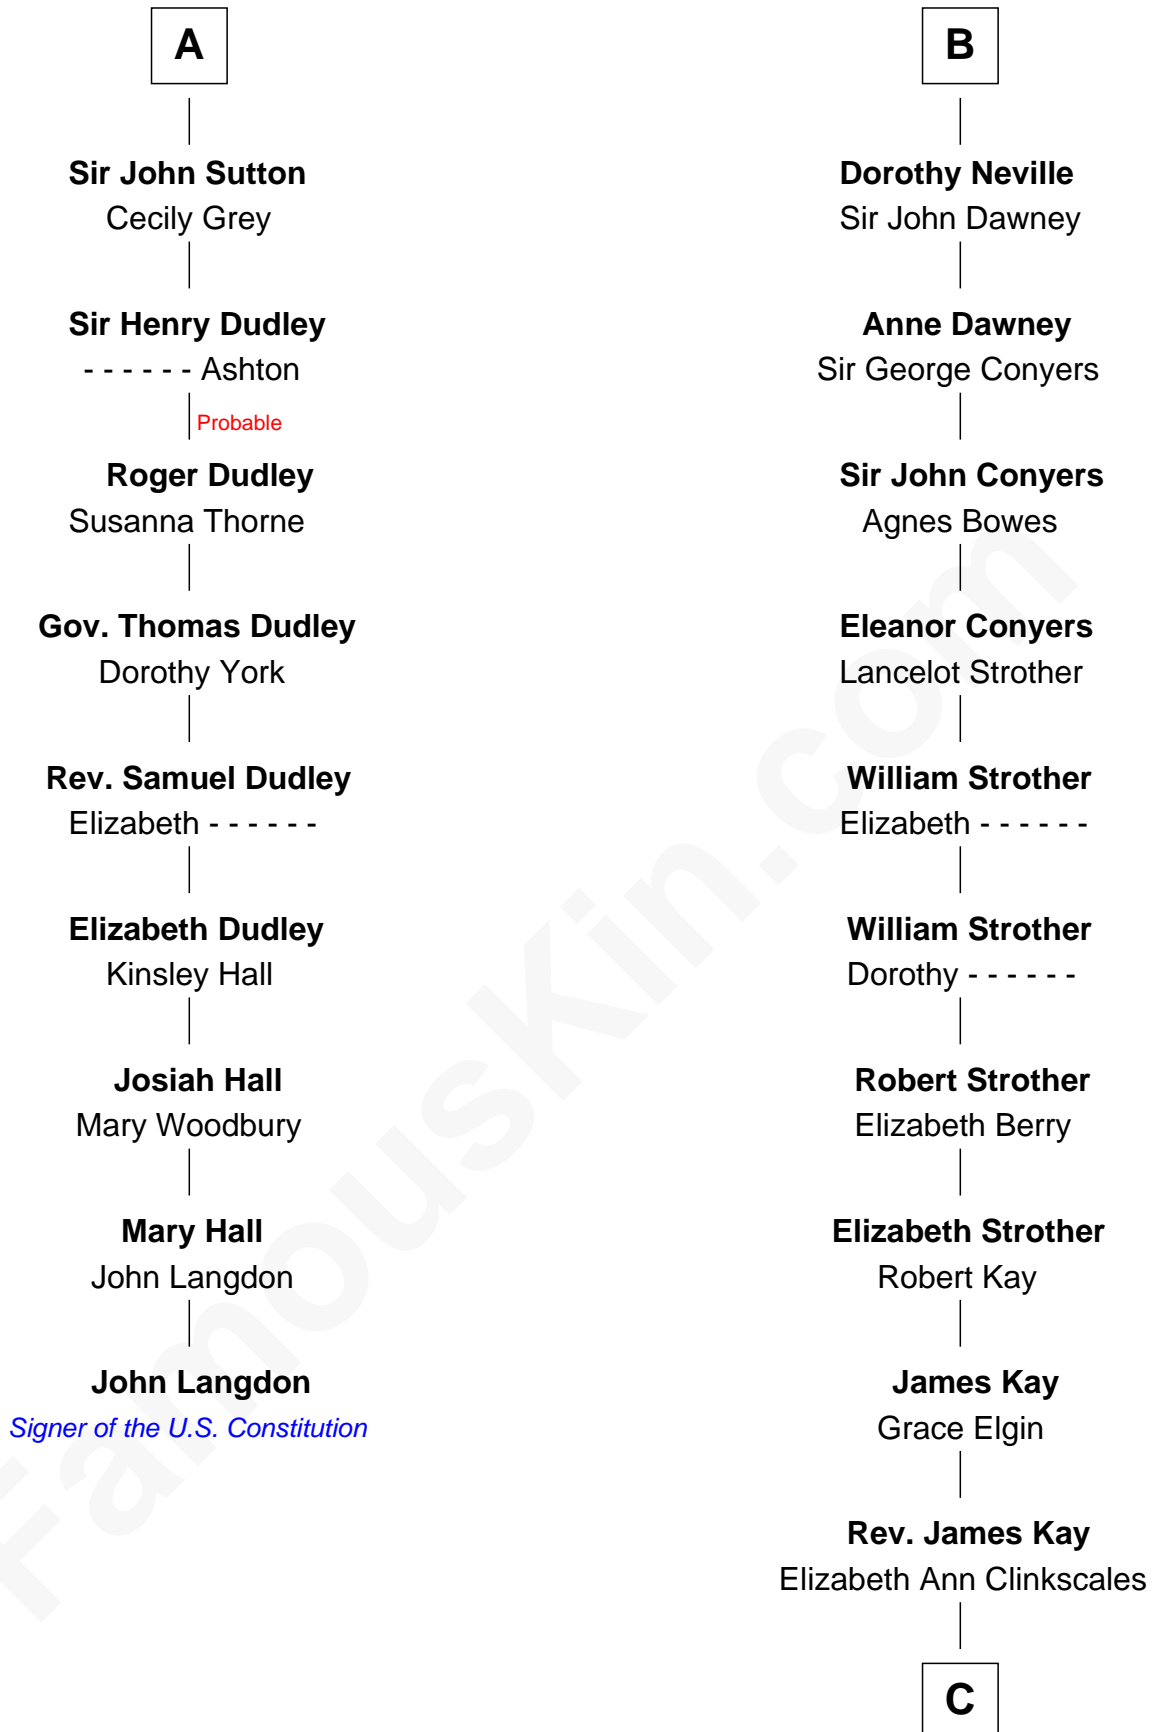

FamousKin.com Relationship Chart of

John Langdon

Signer of the U.S. Constitution

15th cousin 6 times removed of

Jimmy Carter

39th U.S. President

Sir James de Audley

Ela Longespee

C

Mary Kay
John Pratt

James E. Pratt
Sophronia C. Cowan

Nina Pratt
William Archibald Carter

Earl Carter
Lillian Gordy

Jimmy Carter
39th U.S. President

FamousKin.com