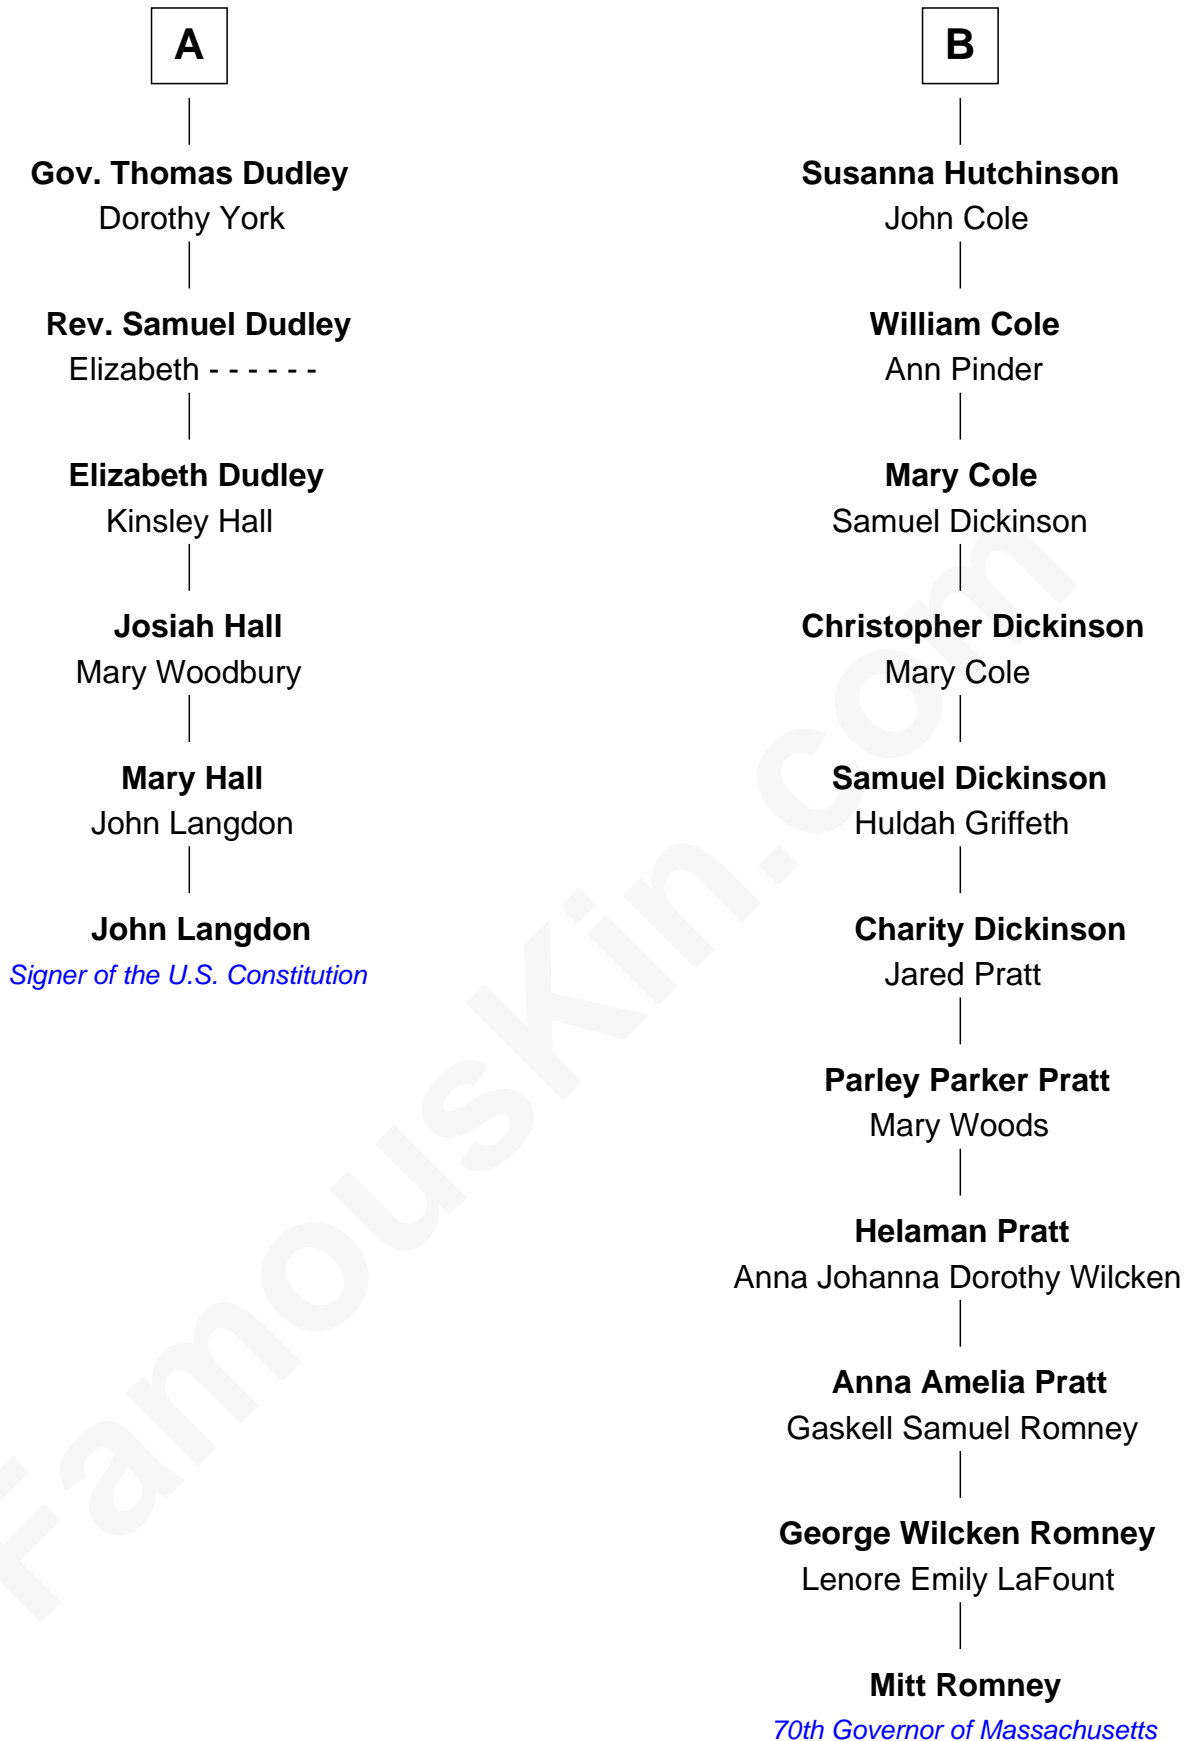

FamousKin.com Relationship Chart of

John Langdon

Signer of the U.S. Constitution

12th cousin 5 times removed of

Mitt Romney

70th Governor of Massachusetts

Sir Walter Blount

Sancha de Ayala

Constance Blount

Sir John Sutton

Sir John Sutton

Elizabeth Berkeley

Sir Edmund Sutton

Joyce Tiptoft

Sir Edward Sutton

Cecily Willoughby

Sir Thomas Blount

Margaret de Gresley

Sir Thomas Blount

Agnes Hawley

Anne Blount

William Marbury

Robert Marbury

Katherine Williamson

William Marbury

Agnes Lenton

Rev. Francis Marbury

Bridget Dryden

Anne Marbury

William Hutchinson

B

Mitt Romney photo by [Gage Skidmore](#) (CC BY-SA 3.0)